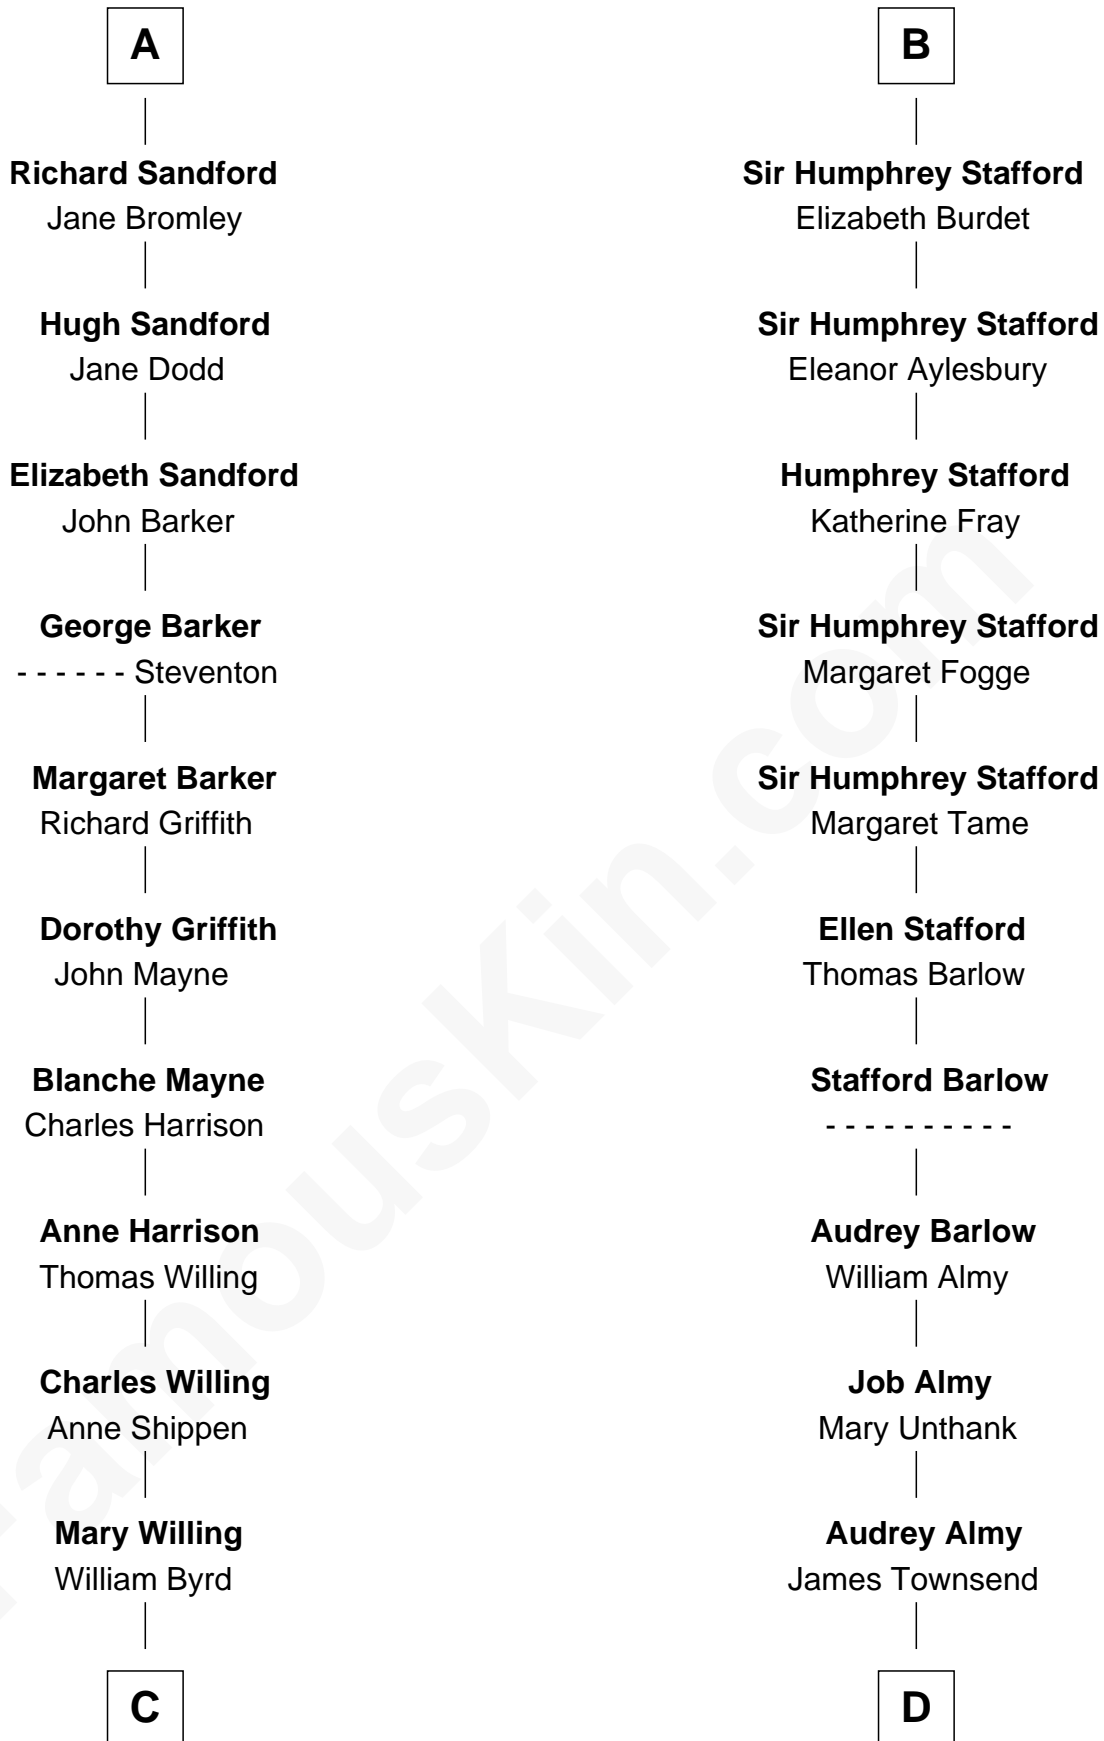

# FamousKin.com Relationship Chart of

**Harry F. Byrd**

*50th Governor of Virginia*

19th cousin 2 times removed of

**Robert Townsend**

*Member of the Culper Spy Ring during the American Revolution*

**Sir Ralph de Somery**

**Sir Roger de Somery**

Nichole d'Aubenev

**Margaret de Somery**

Ralph Basset

**Ralph Basset**

Hawise - - - - -

**Margaret Basset**

Edmund de Stafford

**Ralph de Stafford**

Katherine de Hastang

**Margaret Stafford**

Sir John Stafford

**Ralph Stafford**

Maud de Hastang

**B**

**C**

**Evelyn Taylor Byrd**

Benjamin Harrison

**Anne Harrison**

Richard Evelyn Byrd

**Col. William Byrd**

Jane Meriwether Rivers

**Richard Evelyn Byrd**

Eleanor Bolling Flood