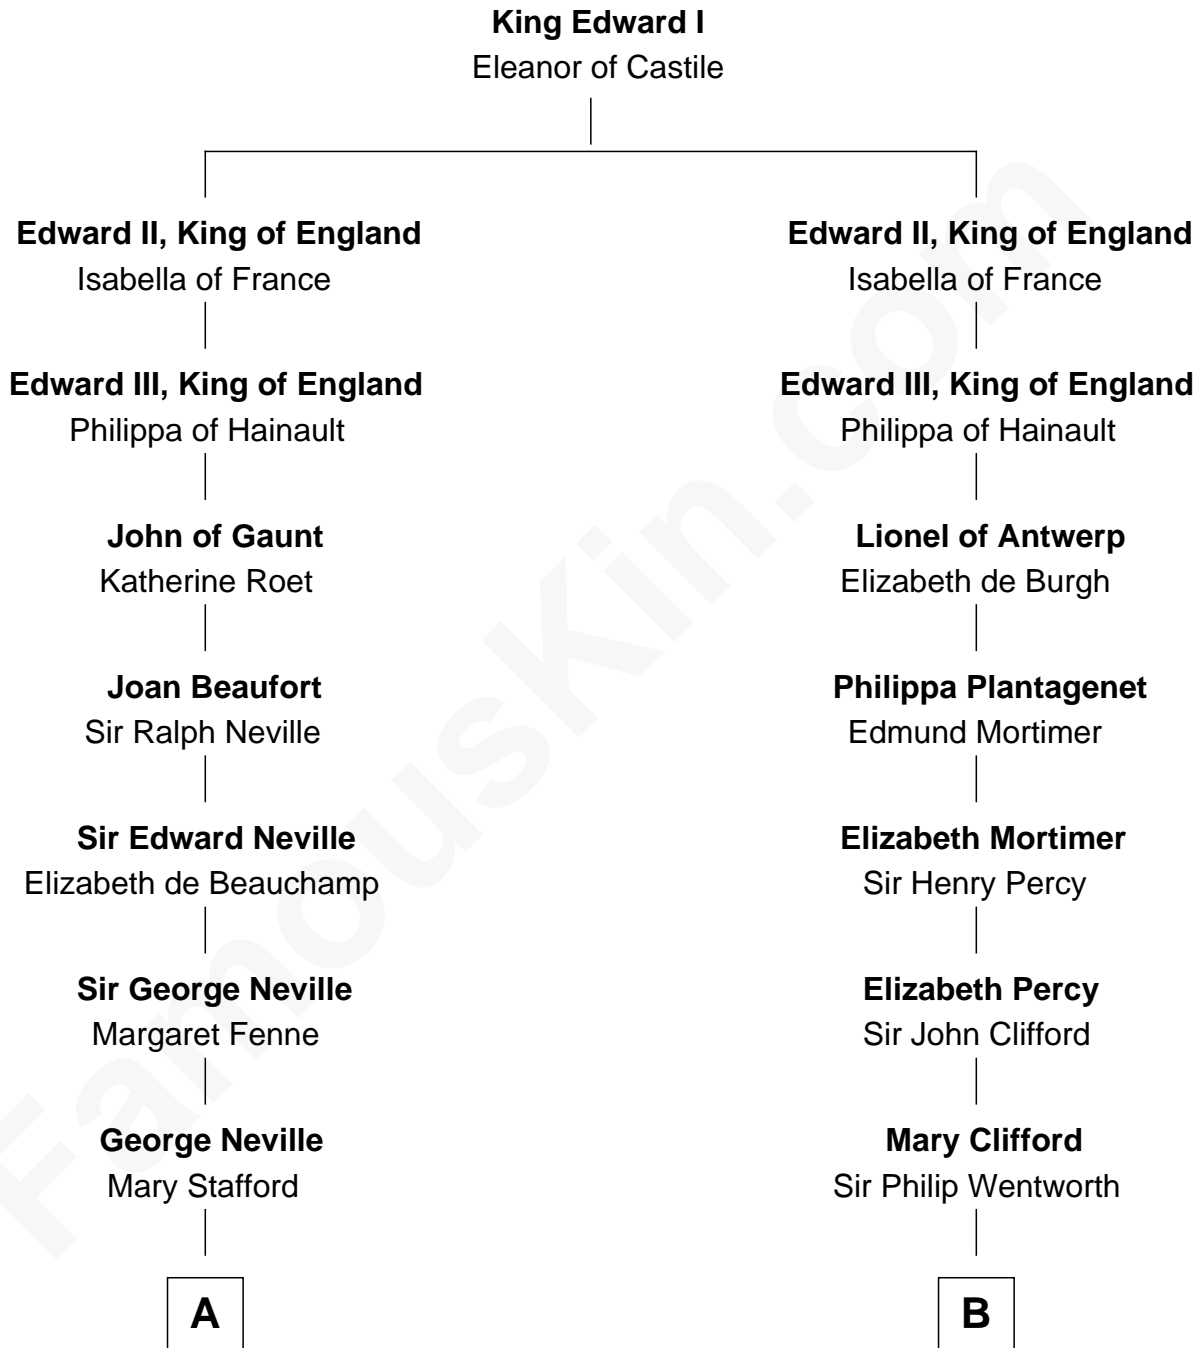

# FamousKin.com Relationship Chart of

**Harry F. Byrd**

*50th Governor of Virginia*

15th cousin 4 times removed of

**Caesar Rodney**

*Signer of the Declaration of Independence*

**C**

—  
**Col. William Byrd**  
Jane Meriwether Rivers

—  
**Richard Evelyn Byrd**  
Eleanor Bolling Flood

—  
**Harry F. Byrd**  
*50th Governor of Virginia*

FamousKin.com