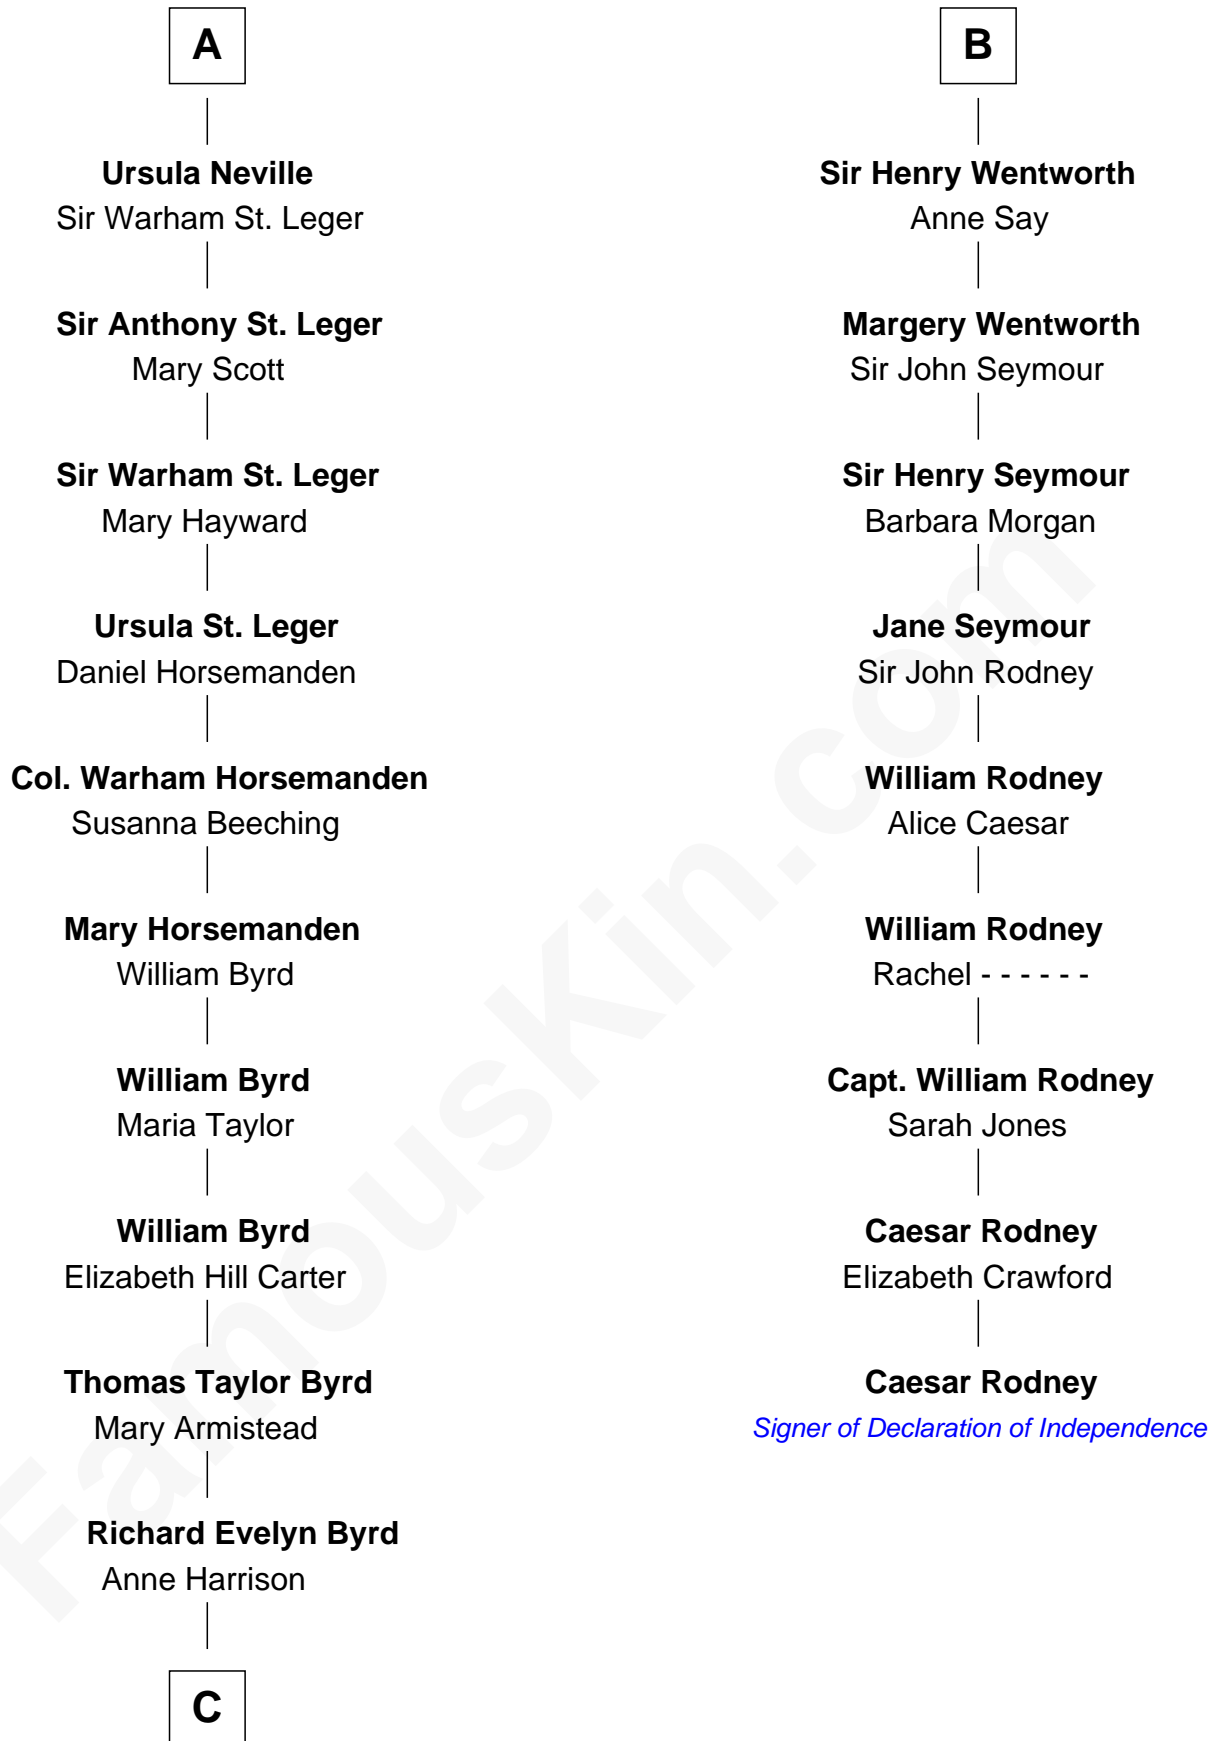

# FamousKin.com Relationship Chart of

**Harry F. Byrd**

*50th Governor of Virginia*

15th cousin 4 times removed of

**Caesar Rodney**

*Signer of the Declaration of Independence*

**C**

—  
**Col. William Byrd**  
Jane Meriwether Rivers

—  
**Richard Evelyn Byrd**  
Eleanor Bolling Flood

—  
**Harry F. Byrd**  
*50th Governor of Virginia*

FamousKin.com