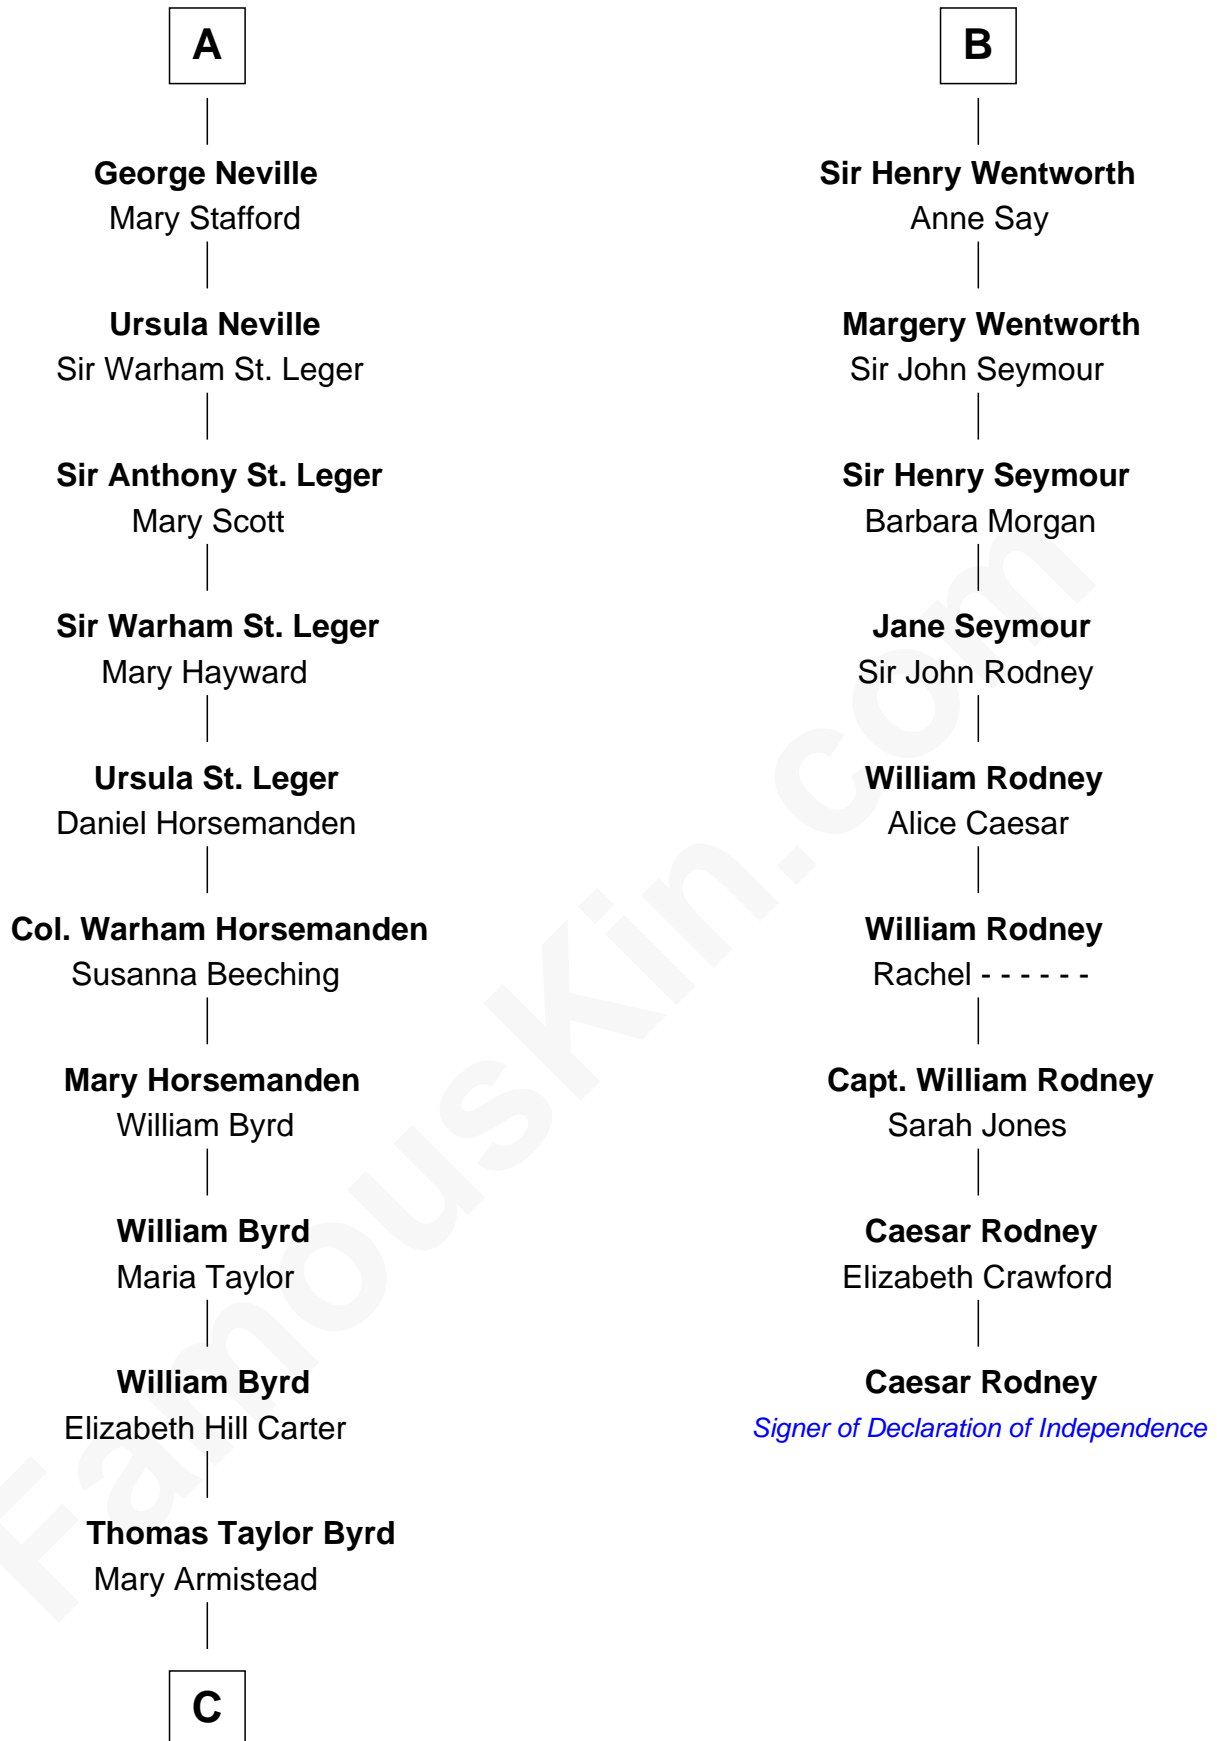

# FamousKin.com Relationship Chart of

**Harry F. Byrd**

*50th Governor of Virginia*

15th cousin 5 times removed of

**Caesar Rodney**

*Signer of the Declaration of Independence*

**Roger Mortimer**  
Maud de Braose

**Sir Edmund Mortimer**  
Margaret de Fiennes

**Iseult de Mortimer**  
Sir Hugh I de Audley

**Alice de Audley**  
Sir Ralph de Neville

**Sir John de Neville**  
Maude de Percy

**Sir Ralph Neville**  
Joan Beaufort

**Sir Edward Neville**  
Elizabeth de Beauchamp

**Sir George Neville**  
Margaret Fenne

**A**

**Sir Edmund Mortimer**  
Margaret de Fiennes

**Iseult de Mortimer**  
Sir Hugh I de Audley

**Alice de Audley**  
Sir Ralph de Neville

**Margaret de Neville**  
Sir Henry Percy

**Sir Henry Percy**  
Elizabeth Mortimer

**Elizabeth Percy**  
Sir John Clifford

**Mary Clifford**  
Sir Philip Wentworth

**B**

**C**

Richard Evelyn Byrd

Anne Harrison