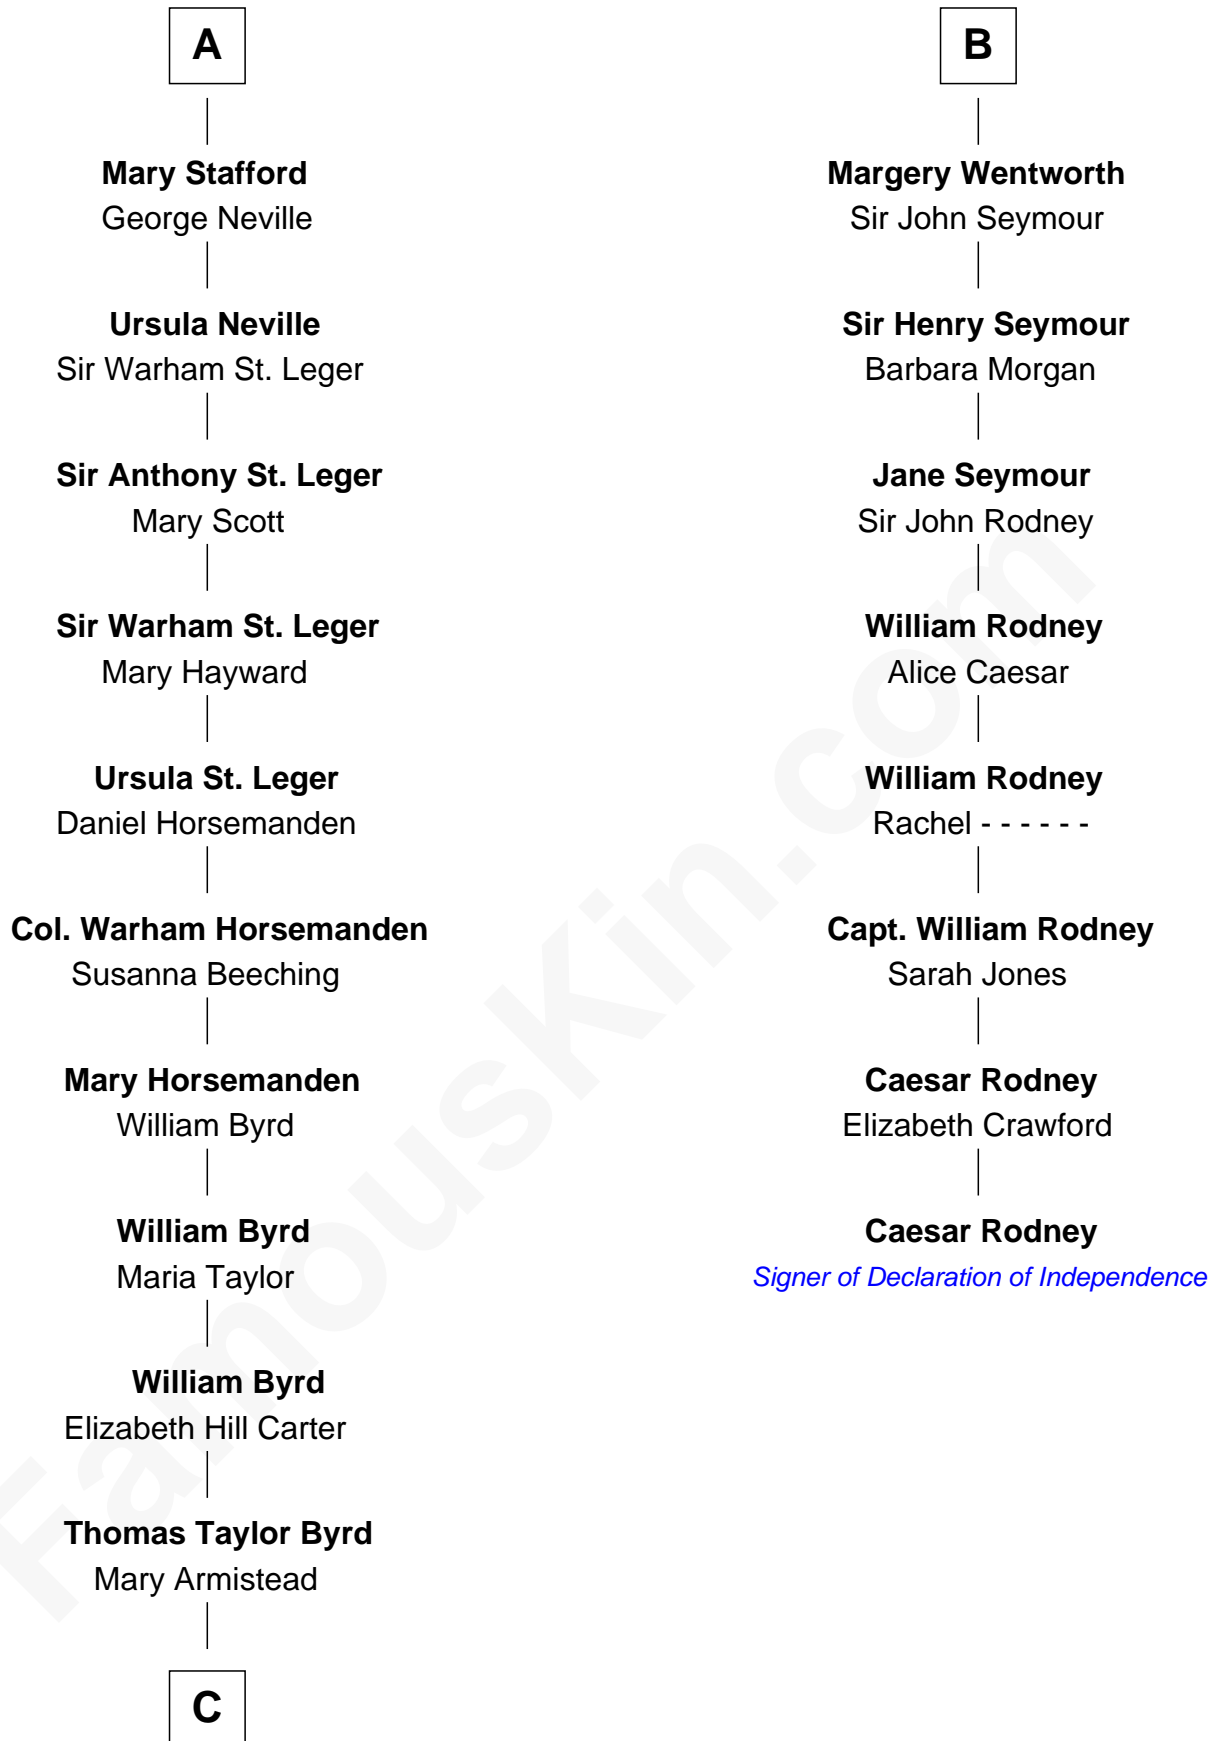

FamousKin.com Relationship Chart of

Harry F. Byrd

50th Governor of Virginia

14th cousin 6 times removed of

Caesar Rodney

Signer of the Declaration of Independence

Eudo la Zouche
Milicent de Cantilupe

Eve la Zouche
Sir Maurice de Berkeley

Thomas de Berkeley
Katherine de Clyvedon

Sir John Berkeley
Elizabeth Betteshorne

Eleanor Berkeley
Sir Richard Poynings

Eleanor Poynings
Sir Henry Percy

Henry Percy
Maud Herbert

Eleanor Percy
Edward Stafford

A

Sir William la Zouche
Maud Lovel

Milicent la Zouche
Sir William Deincourt

Margaret Deincourt
Sir Robert de Tibetot

Elizabeth de Tibetot
Sir Philip le Despencer

Margery Despencer
Sir Roger Wentworth

Sir Philip Wentworth
Mary Clifford

Sir Henry Wentworth
Anne Say

B

C

Richard Evelyn Byrd

Anne Harrison

Col. William Byrd

Jane Meriwether Rivers

Richard Evelyn Byrd