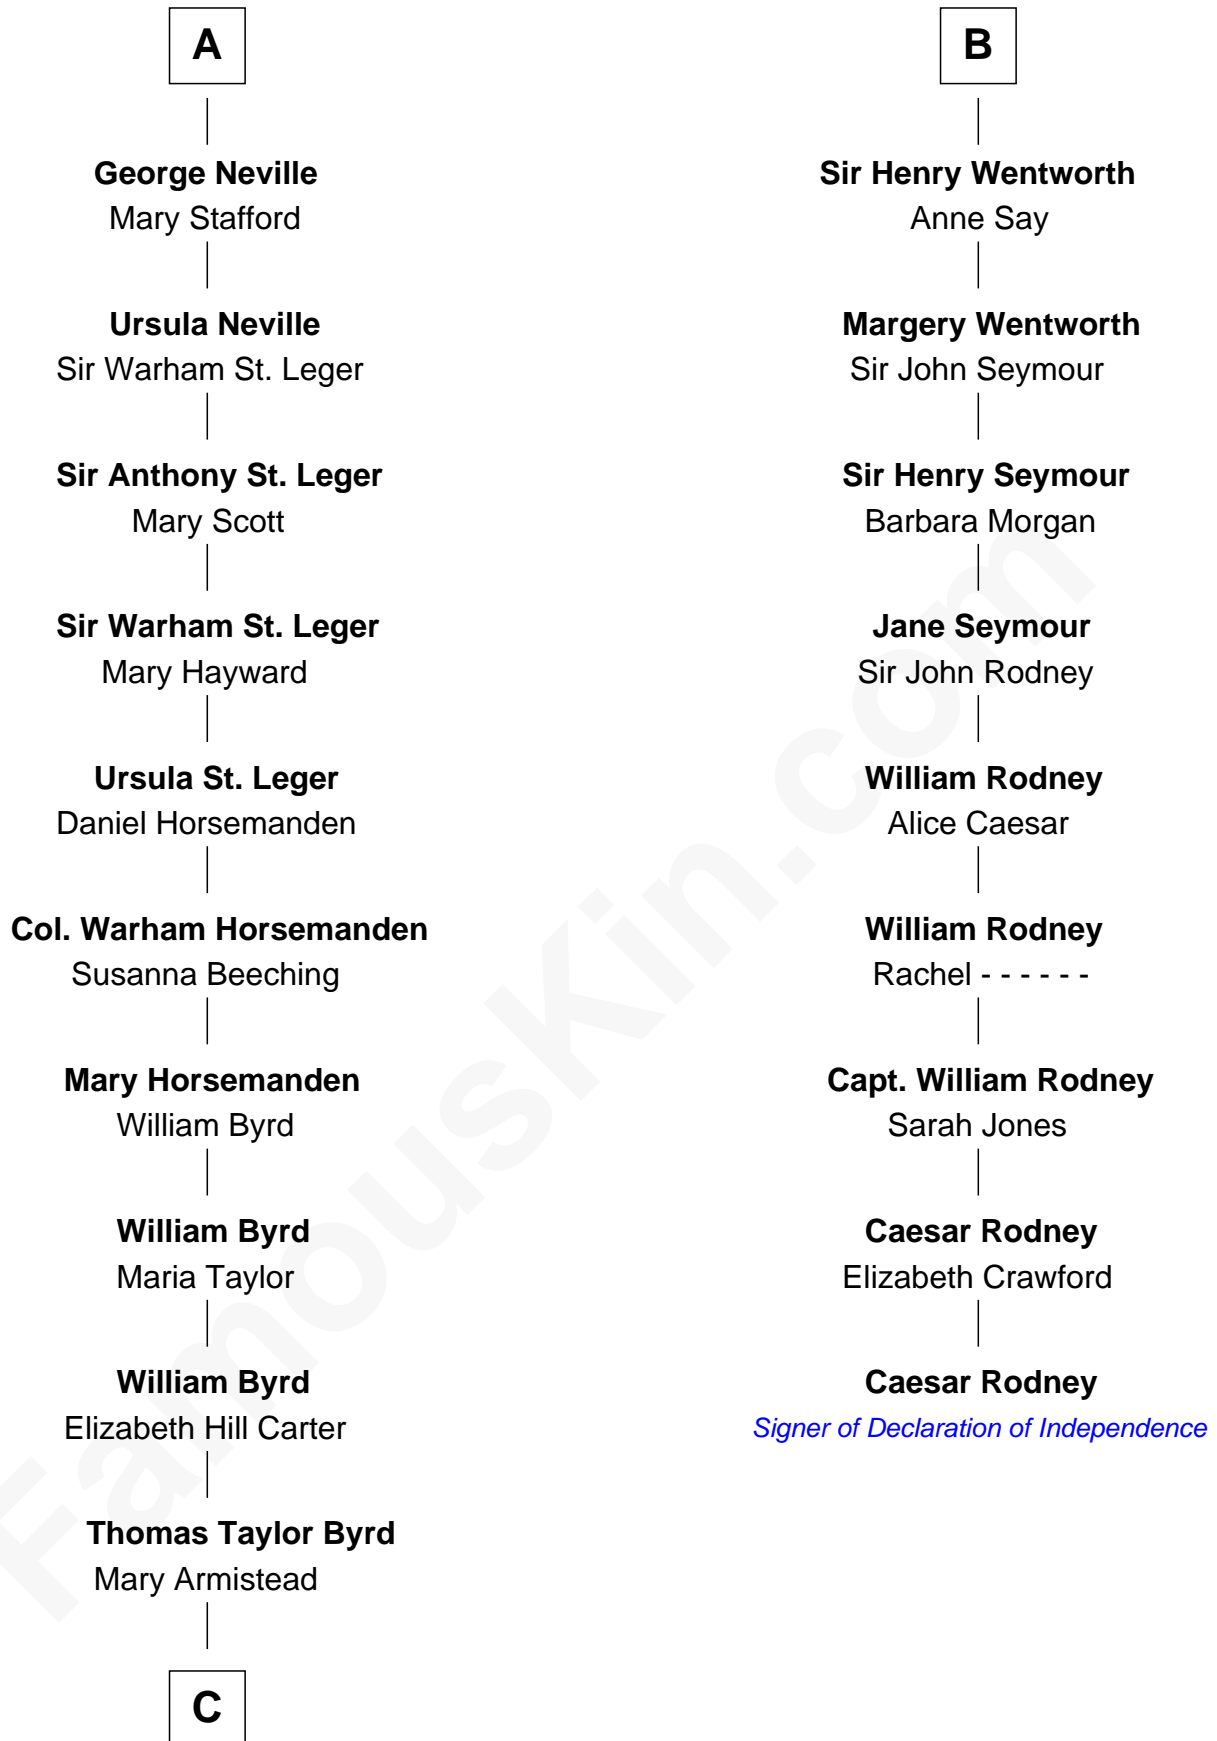

# FamousKin.com Relationship Chart of

**Harry F. Byrd**

*50th Governor of Virginia*

15th cousin 5 times removed of

**Caesar Rodney**

*Signer of the Declaration of Independence*

**Roger FitzJohn**

Isabel - - - - -

**C**

Richard Evelyn Byrd

Anne Harrison

Col. William Byrd  
Jane Meriwether Rivers

Richard Evelyn Byrd  
Eleanor Bolling Flood

Harry F. Byrd  
*50th Governor of Virginia*

FamousKin.com