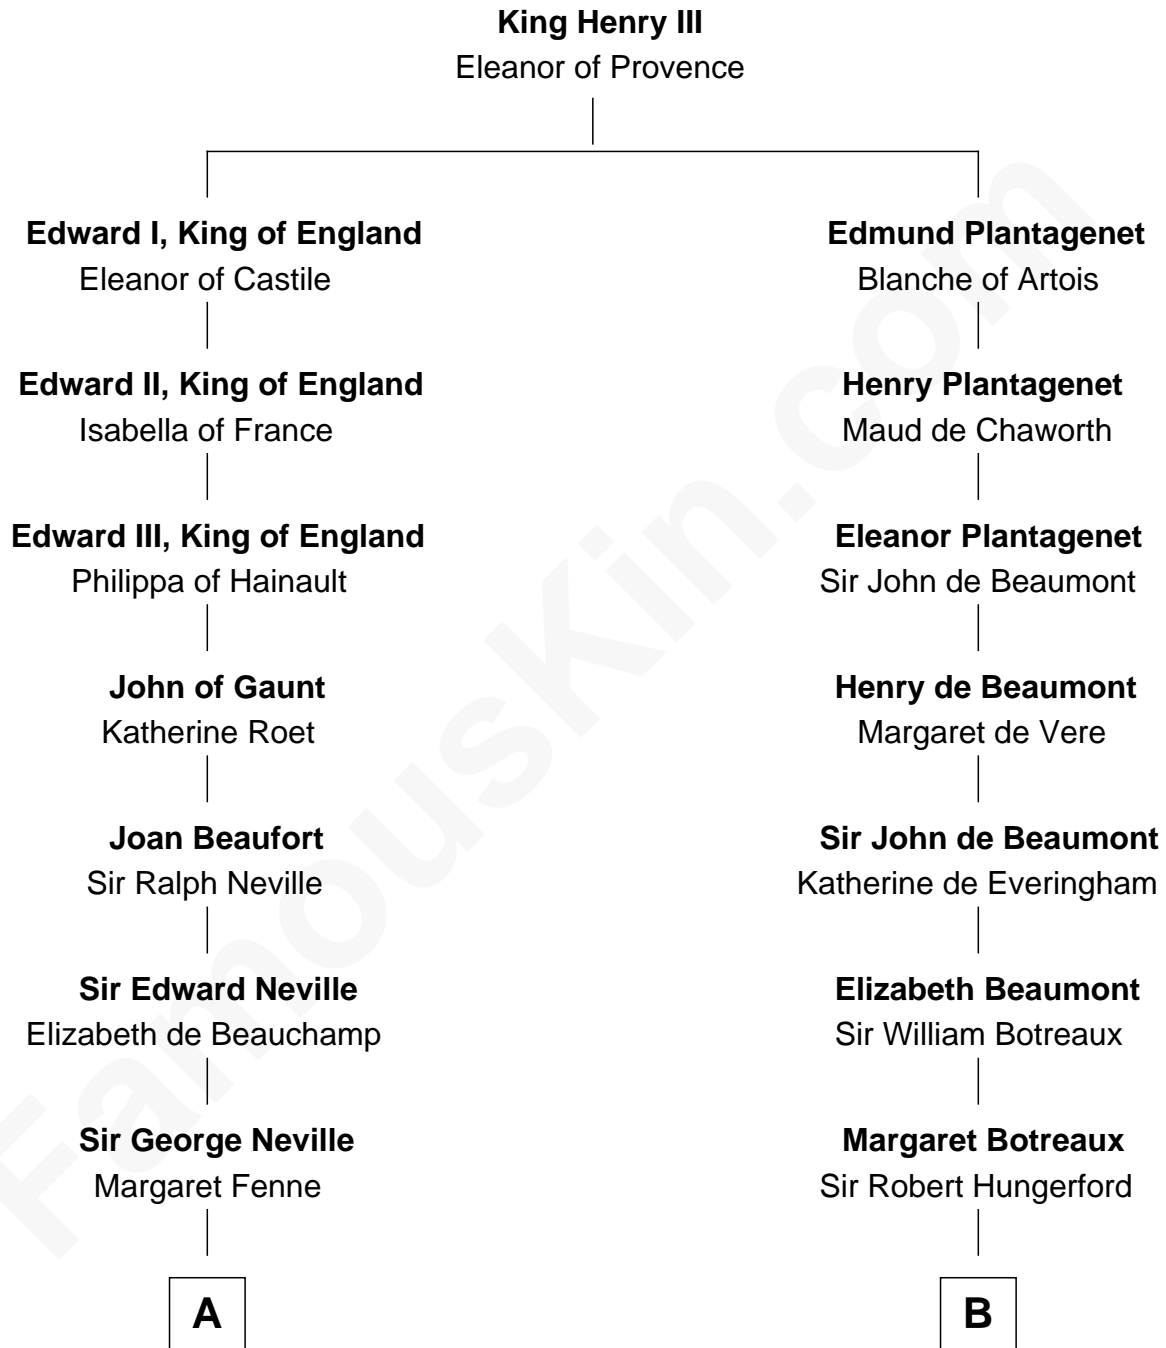

FamousKin.com Relationship Chart of

Harry F. Byrd

50th Governor of Virginia

20th cousin of

Sir Charles Tupper

6th Prime Minister of Canada

C

Richard Evelyn Byrd

Anne Harrison

Col. William Byrd

Jane Meriwether Rivers

Richard Evelyn Byrd

Eleanor Bolling Flood

Harry F. Byrd

50th Governor of Virginia

D