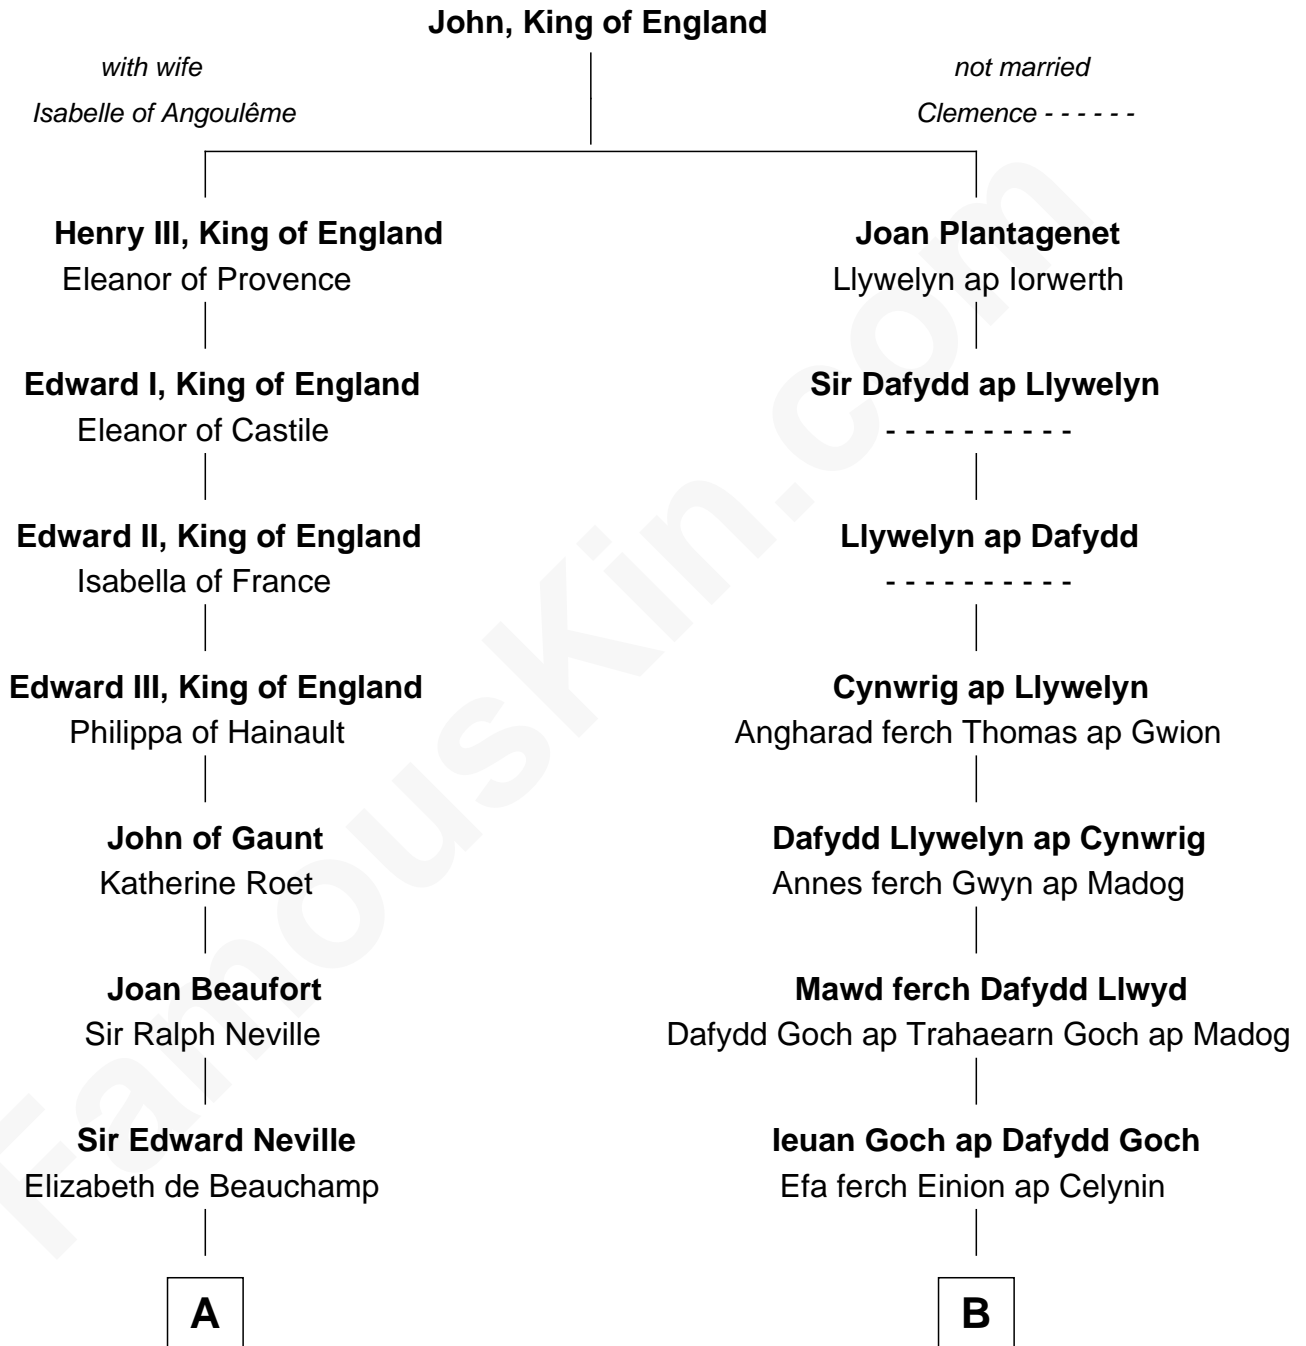

FamousKin.com Relationship Chart of

Harry F. Byrd

50th Governor of Virginia

17th cousin 4 times removed of

Elihu Yale

Benefactor and Namesake of Yale College

C

—
Thomas Taylor Byrd

Mary Armistead

—
Richard Evelyn Byrd

Anne Harrison

—
Col. William Byrd
Jane Meriwether Rivers

—
Richard Evelyn Byrd

Eleanor Bolling Flood

—
Harry F. Byrd

50th Governor of Virginia