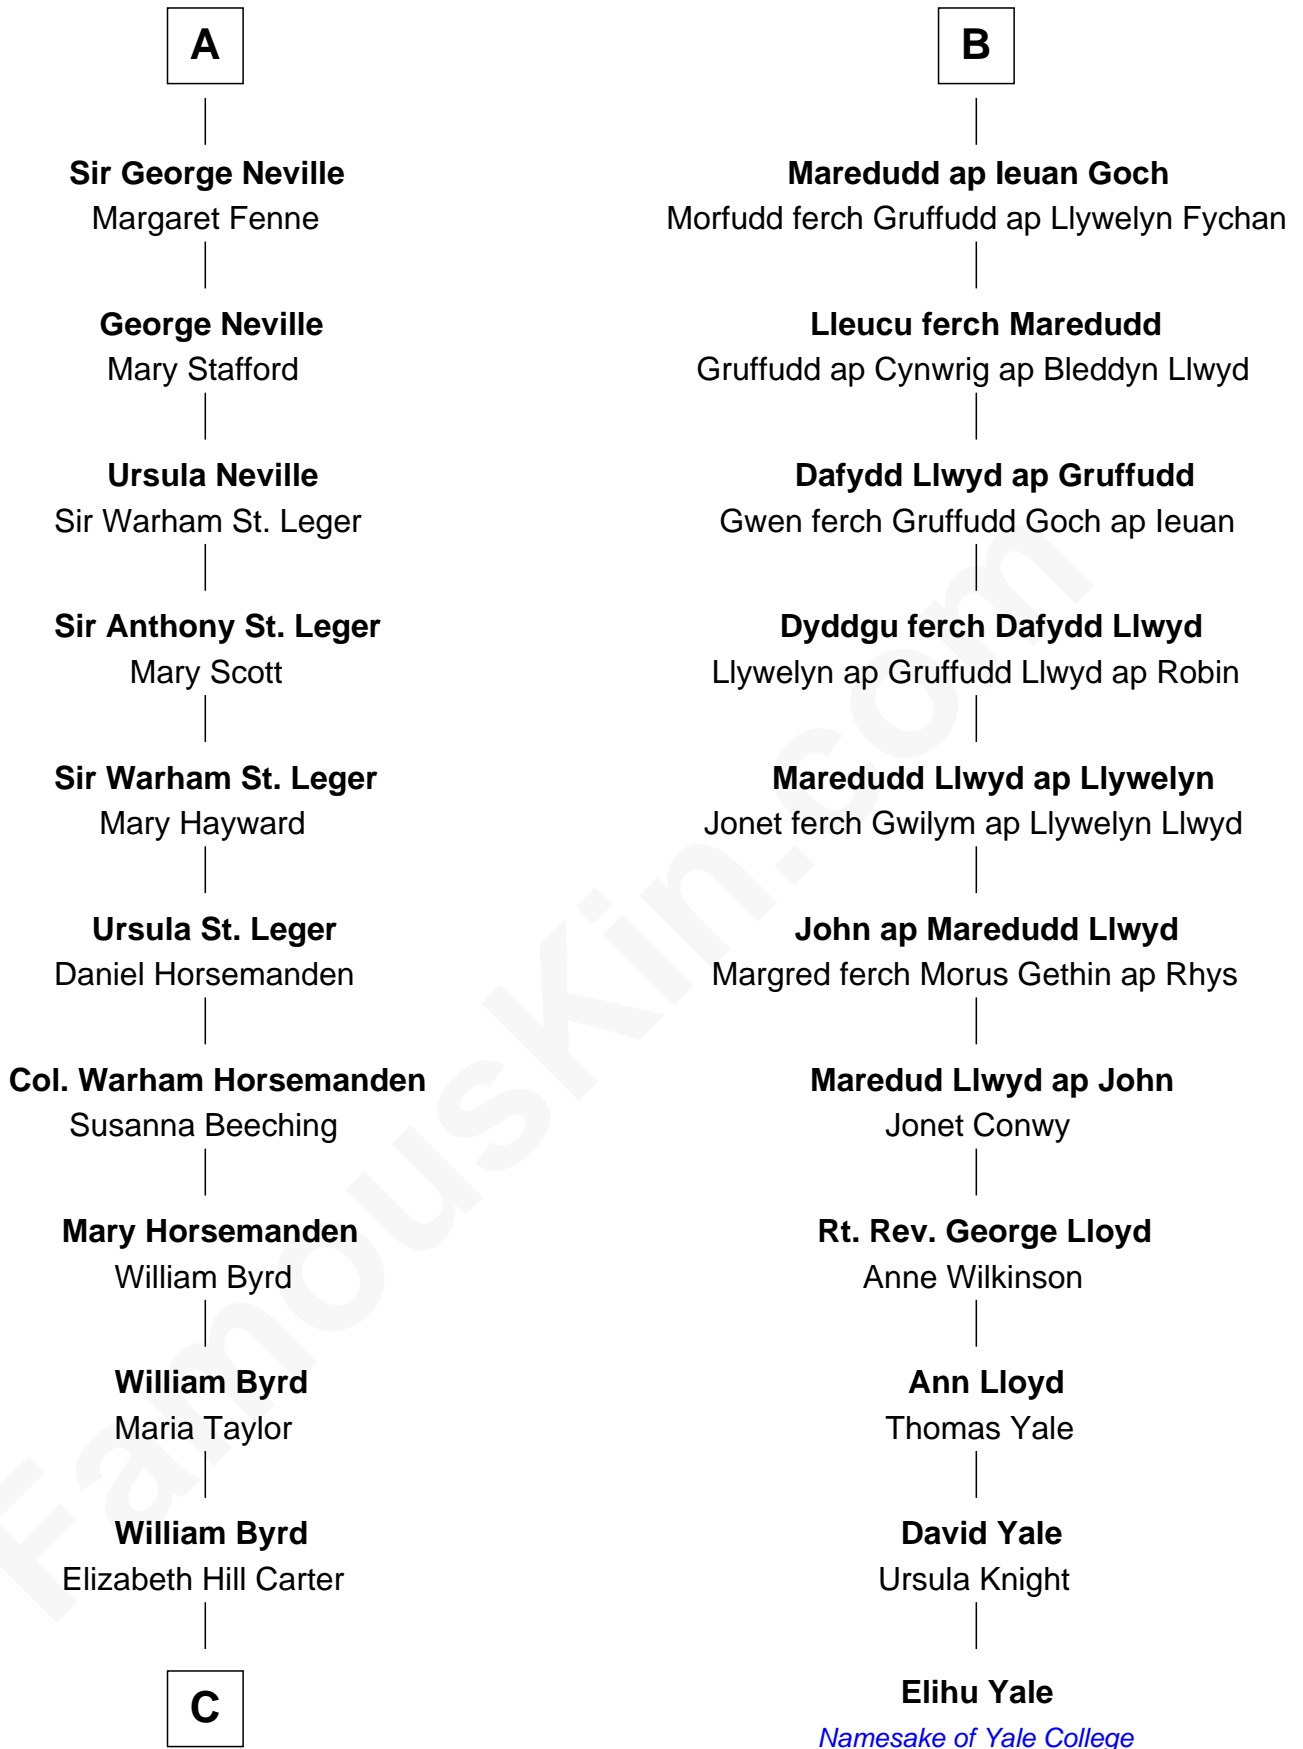

FamousKin.com Relationship Chart of

Harry F. Byrd

50th Governor of Virginia

17th cousin 4 times removed of

Elihu Yale

Benefactor and Namesake of Yale College

C

—
Thomas Taylor Byrd

Mary Armistead

—
Richard Evelyn Byrd

Anne Harrison

—
Col. William Byrd
Jane Meriwether Rivers

—
Richard Evelyn Byrd

Eleanor Bolling Flood

—
Harry F. Byrd

50th Governor of Virginia