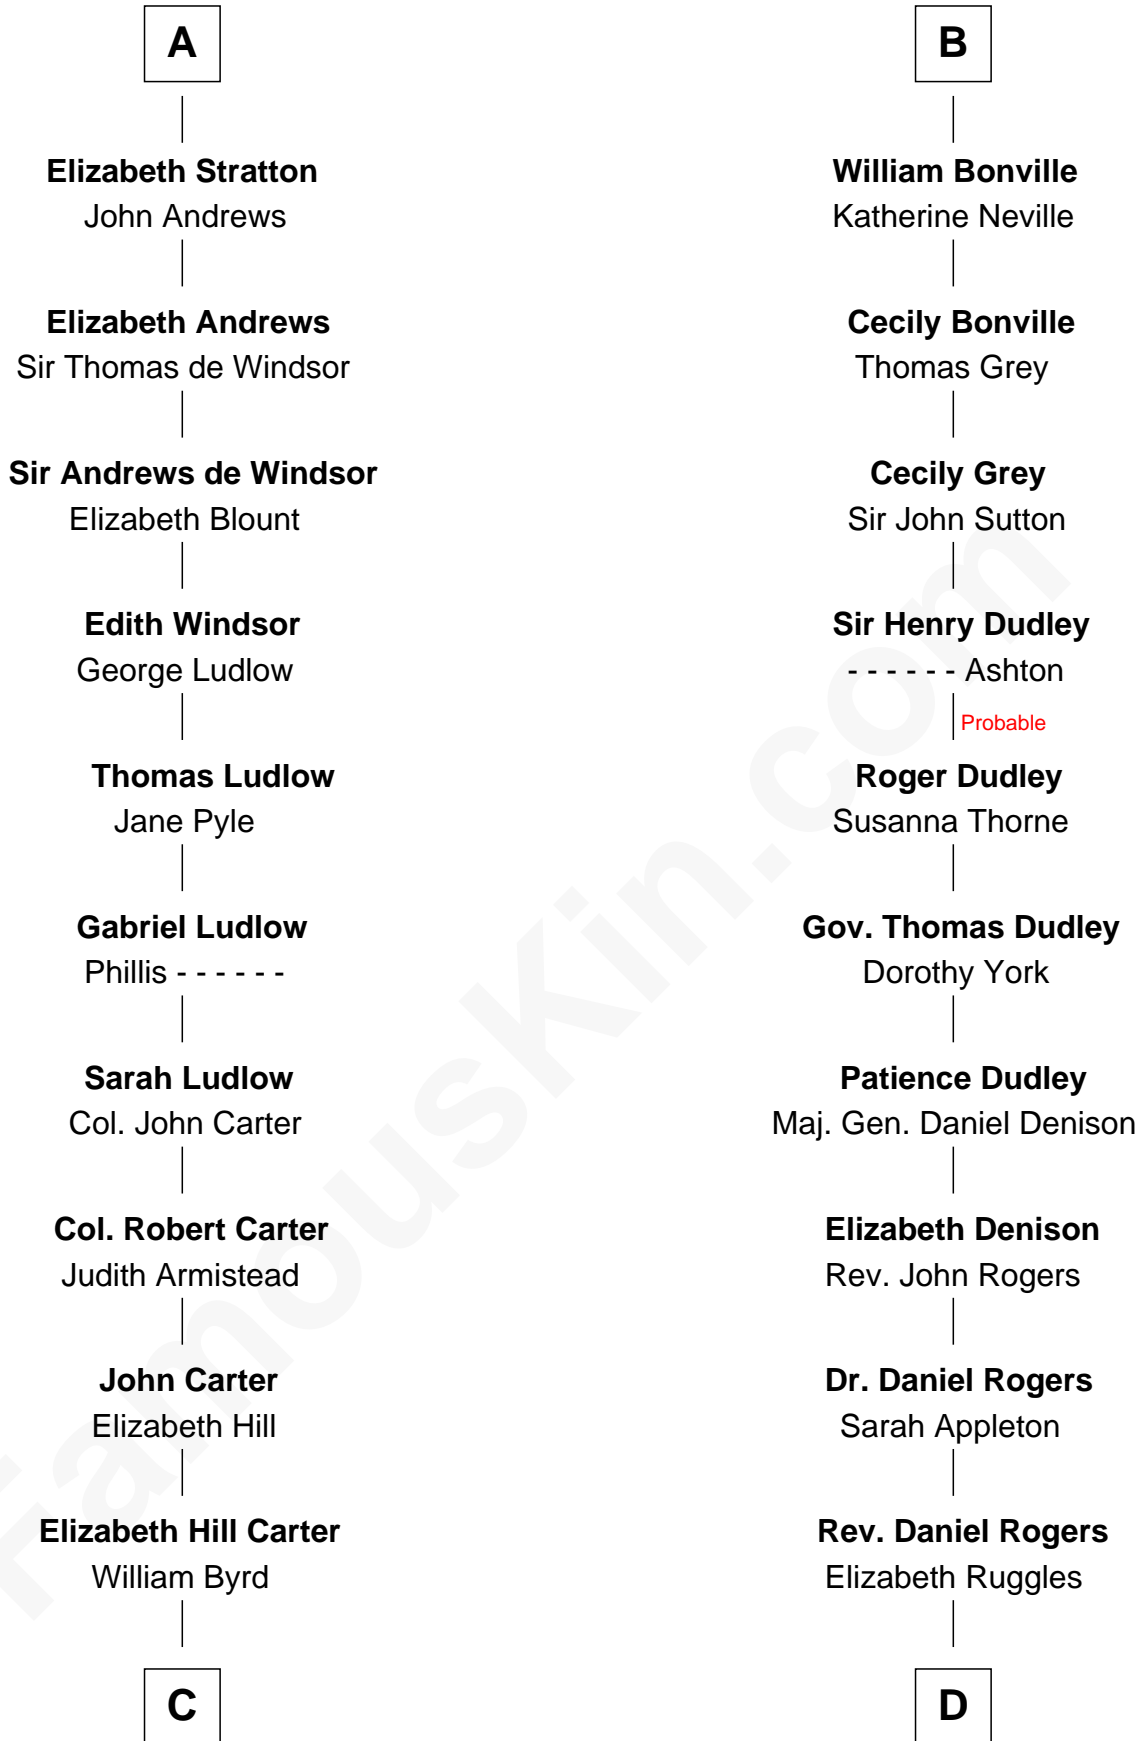

# FamousKin.com Relationship Chart of

**Harry F. Byrd**

*50th Governor of Virginia*

20th cousin 1 time removed of

**Colonel Robert Gould Shaw**

*U.S. Civil War leader of film "Glory" fame*

**Sir Humphrey de Bohun**

**Eleanor de Bohun**

Sir John de Verdun

**Maud de Verdun**

Sir John de Grey

**Sir Roger de Grey**

Elizabeth de Hastings

**Sir Reynold de Grey**

Eleanor le Strange

**Sir Reynold Grey**

Margaret de Ros

**Margaret Grey**

Sir William Bonville

**William Bonville**

Elizabeth Harington

**B**

**C**

**Thomas Taylor Byrd**

Mary Armistead

**Richard Evelyn Byrd**

Anne Harrison

**Col. William Byrd**

Jane Meriwether Rivers

**Richard Evelyn Byrd**

Eleanor Bolling Flood