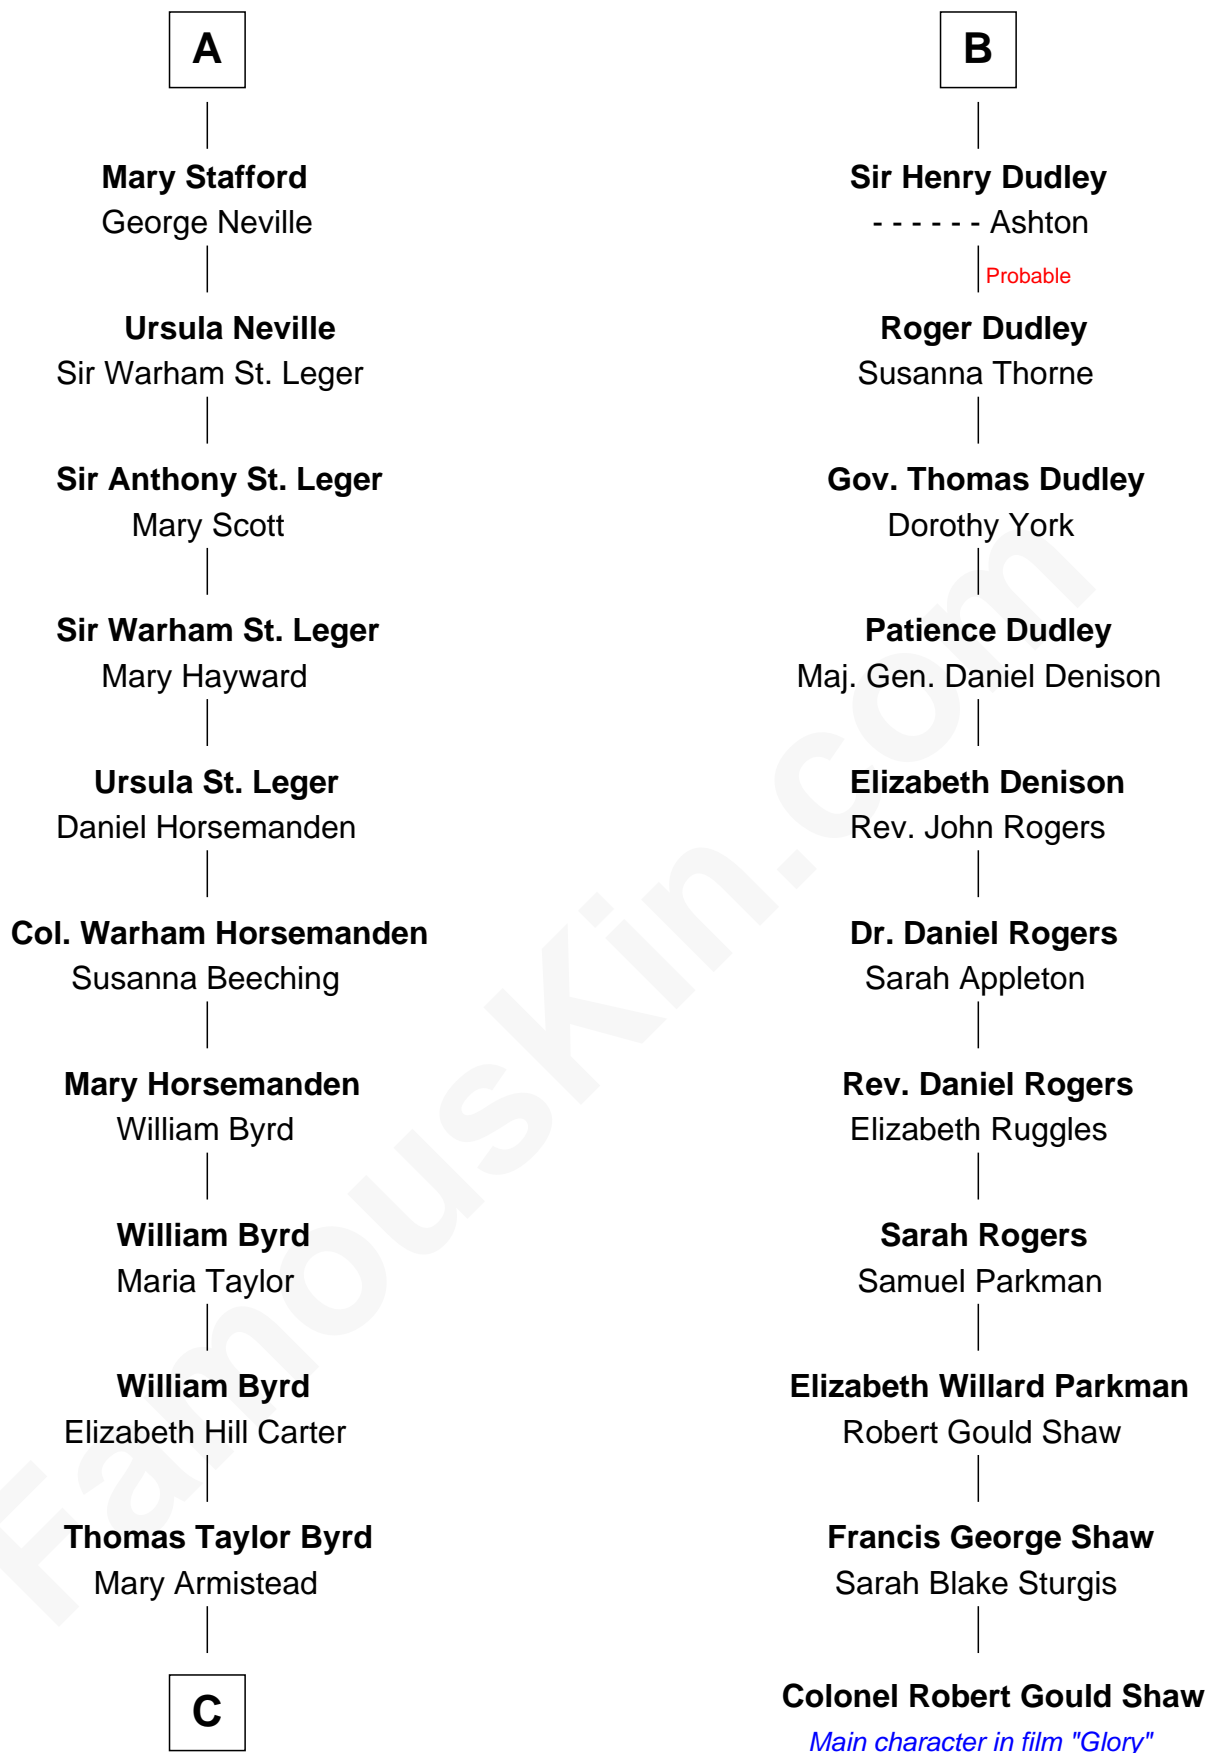

# FamousKin.com Relationship Chart of

**Harry F. Byrd**

*50th Governor of Virginia*

17th cousin 3 times removed of

**Colonel Robert Gould Shaw**

*U.S. Civil War leader of film "Glory" fame*

**Henry Plantagenet**

**Eleanor Plantagenet**

Richard Fitzalan

**Alice Fitzalan**

Sir Thomas de Holand

**Eleanor Holand**

Edward Cherleton

**Joyce Cherleton**

Sir John Tiptoft

**Joyce Tiptoft**

Sir Edmund Sutton

**Sir Edward Sutton**

Cecily Willoughby

**Sir John Sutton**

Cecily Grey

**B**

**C**