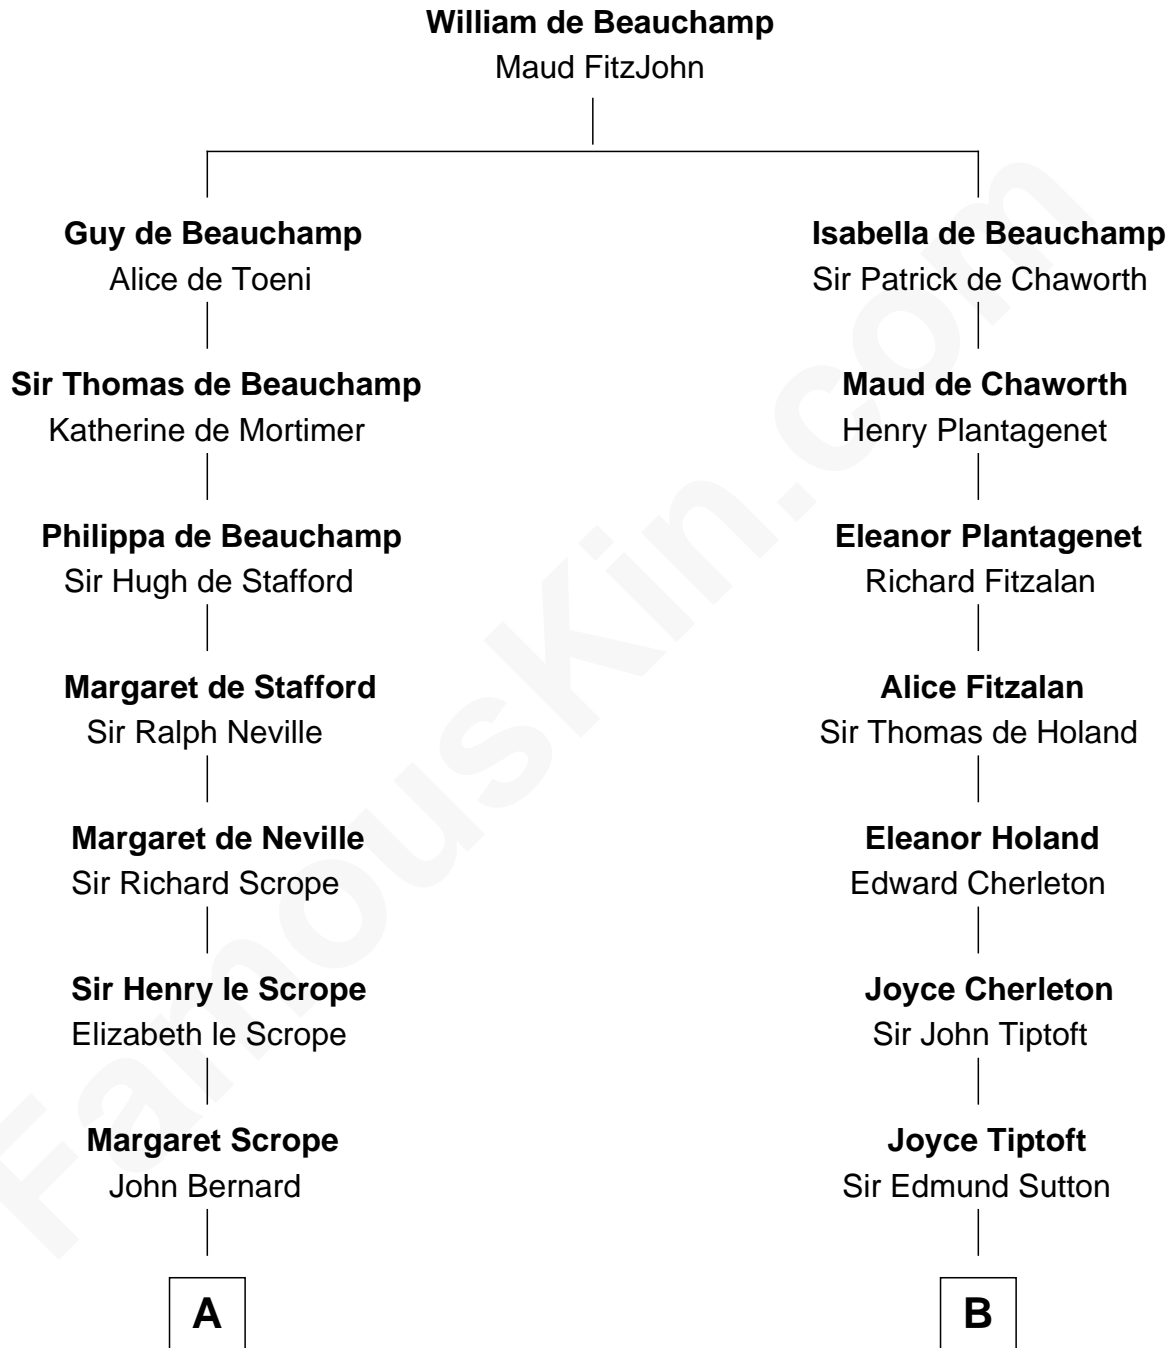

# FamousKin.com Relationship Chart of

**Harry F. Byrd**

*50th Governor of Virginia*

19th cousin of

**Colonel Robert Gould Shaw**

*U.S. Civil War leader of film "Glory" fame*

**C**

**Col. William Byrd**  
Jane Meriwether Rivers

**Richard Evelyn Byrd**  
Eleanor Bolling Flood

**Harry F. Byrd**  
*50th Governor of Virginia*

**D**

**Elizabeth Willard Parkman**  
Robert Gould Shaw

**Francis George Shaw**  
Sarah Blake Sturgis

**Colonel Robert Gould Shaw**  
*Main character in film "Glory"*