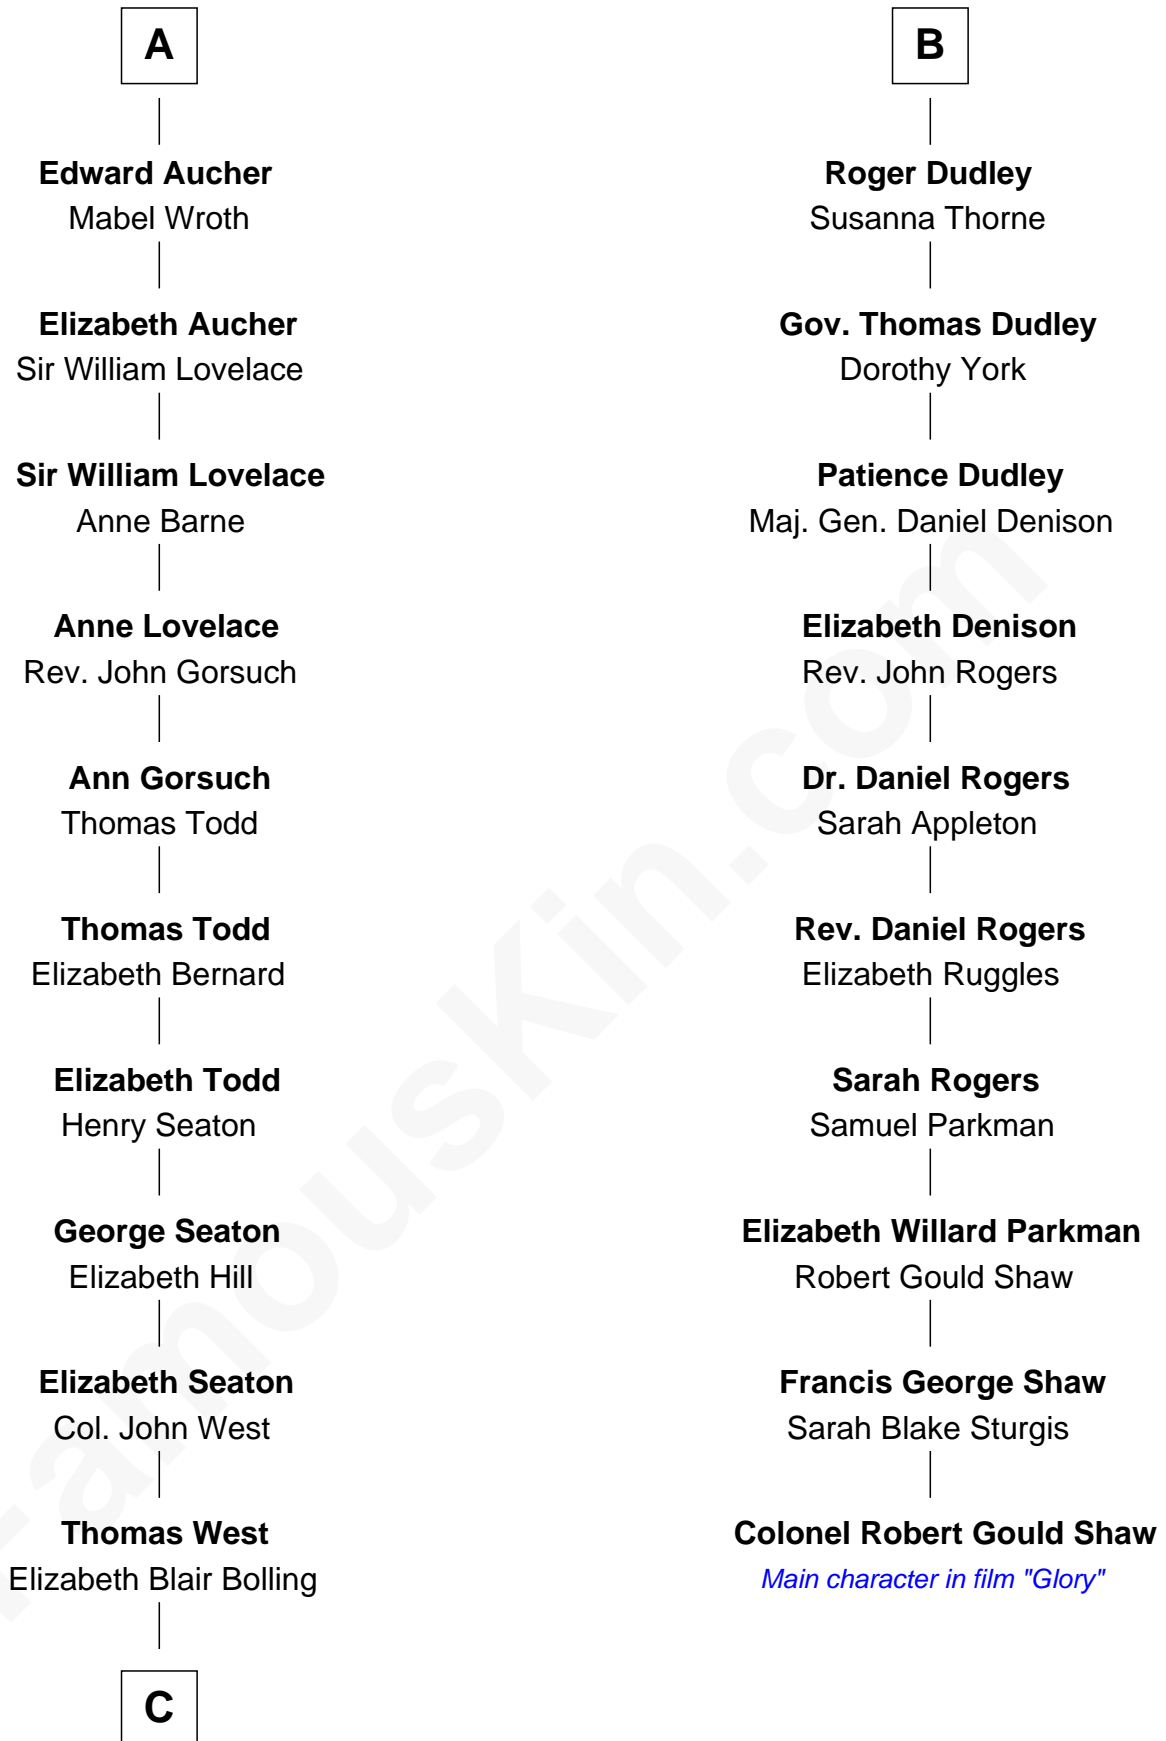

FamousKin.com Relationship Chart of

Harry F. Byrd

50th Governor of Virginia

16th cousin 5 times removed of

Colonel Robert Gould Shaw

U.S. Civil War leader of film "Glory" fame

Richard Fitzalan

*with wife
Isabel le Despencer*

Cecily Grey

Affra Cornwallis

Sir Anthony Aucher

Sir Henry Dudley

----- Ashton

Probable

A

B

C

Eliza Bolling West
Dr. Joel Walker Flood

Col. Henry De La Warr Flood
Mary Elizabeth Trent

Joel Walker Flood
Ella Faulkner

Eleanor Bolling Flood
Richard Evelyn Byrd

Harry F. Byrd
50th Governor of Virginia