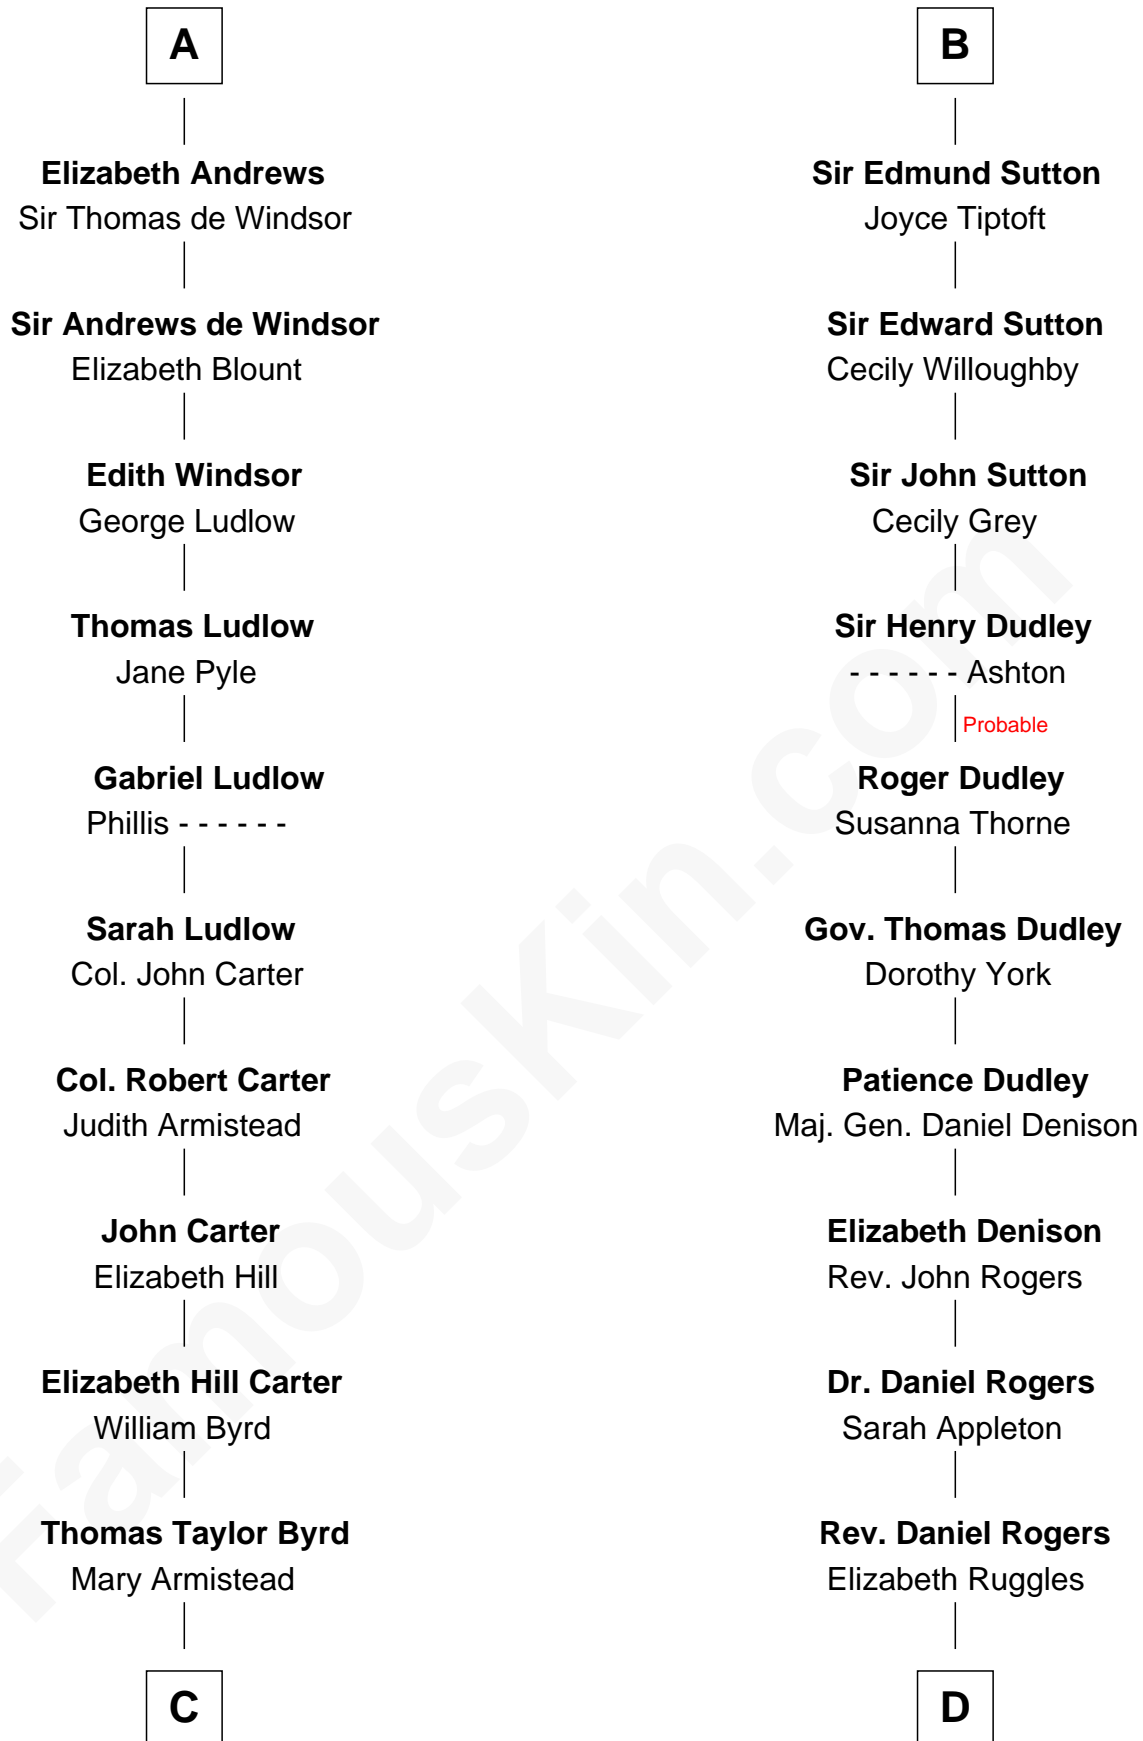

# FamousKin.com Relationship Chart of

**Harry F. Byrd**

*50th Governor of Virginia*

20th cousin of

**Colonel Robert Gould Shaw**

*U.S. Civil War leader of film "Glory" fame*

**Sir Hugh le Despencer**

Aveline Basset

Isabella de Beauchamp

**Sir Philip le Despencer**

Margaret de Goushill

**Sir Philip le Despencer**

Joan de Cobham

**Sir Philip le Despencer**

Elizabeth - - - - -

**Alice le Despenser**

Sir John Sutton

**Sir John Sutton**

Constance Blount

**Sir John Sutton**

Elizabeth Berkeley

**B**

**C**

**Richard Evelyn Byrd**

**Francis George Shaw**  
Sarah Blake Sturgis

**Colonel Robert Gould Shaw**  
*Main character in film "Glory"*