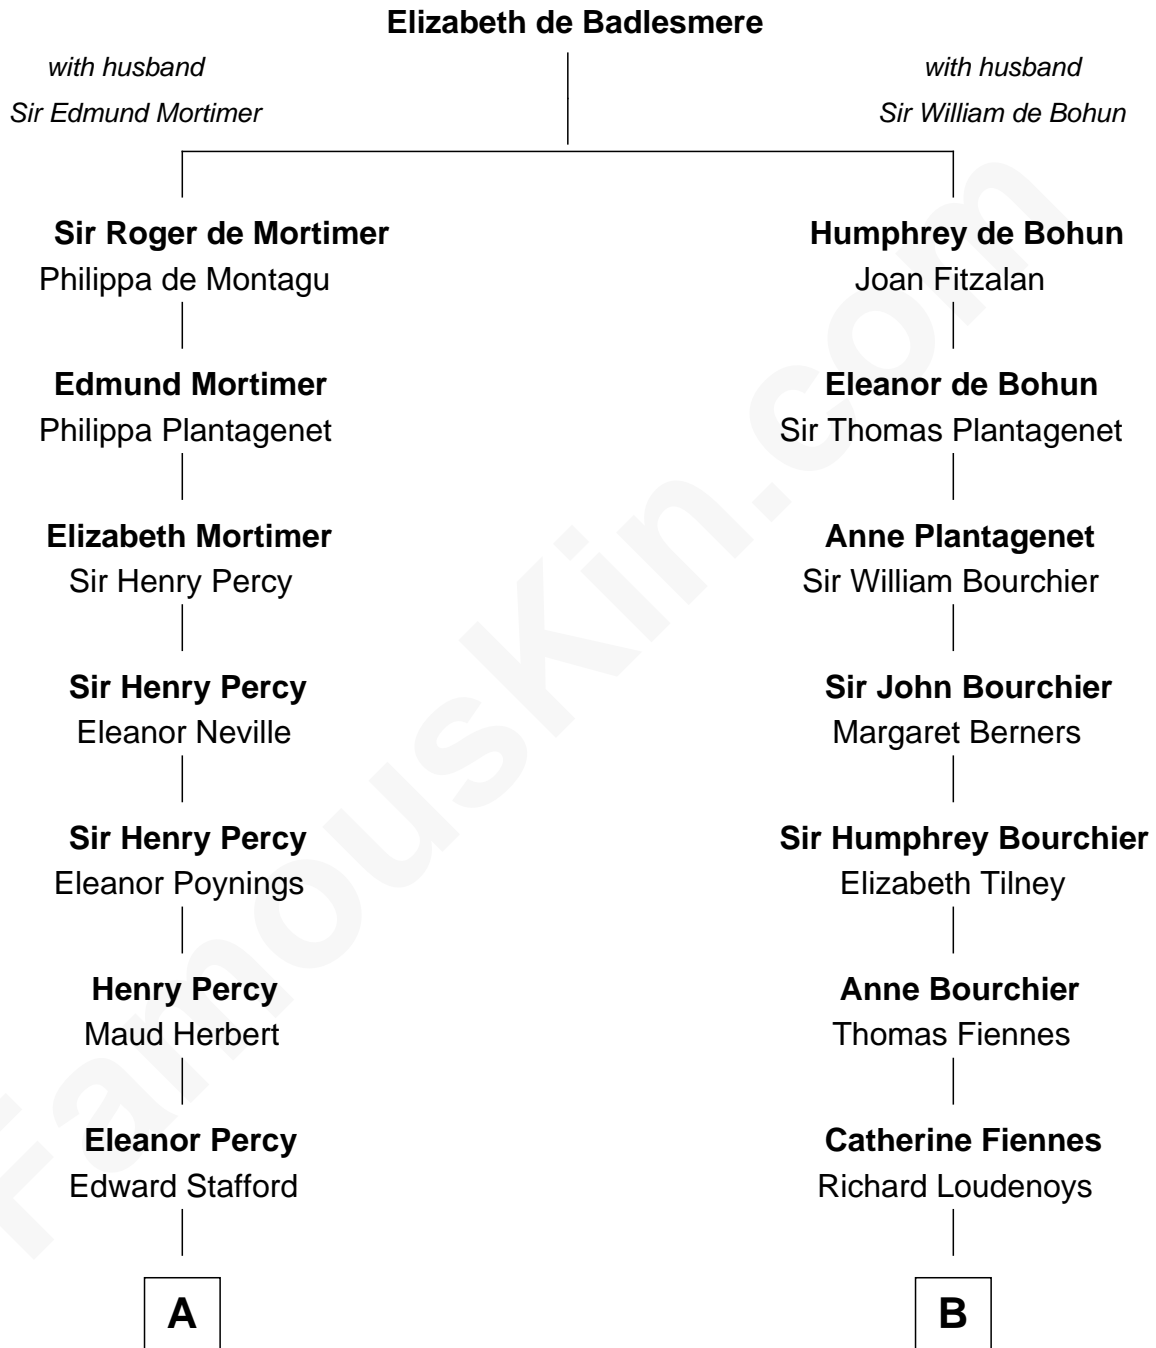

# FamousKin.com Relationship Chart of

**Harry F. Byrd**

*50th Governor of Virginia*

20th cousin 1 time removed of

**Anne Baxter**

*Movie Actress*

**C**

**Richard Evelyn Byrd**

Anne Harrison

**Col. William Byrd**  
Jane Meriwether Rivers

**Richard Evelyn Byrd**  
Eleanor Bolling Flood

**Harry F. Byrd**  
*50th Governor of Virginia*

**D**

**Rev. David Wright**

Abigail Goddard

**William Carey Wright**  
Anna Lloyd Jones

**Frank Lloyd Wright**  
Catherine L. Tobin

**Catherine Dorothy Wright**  
Kenneth Stuart Baxter

**Anne Baxter**  
*Movie Actress*