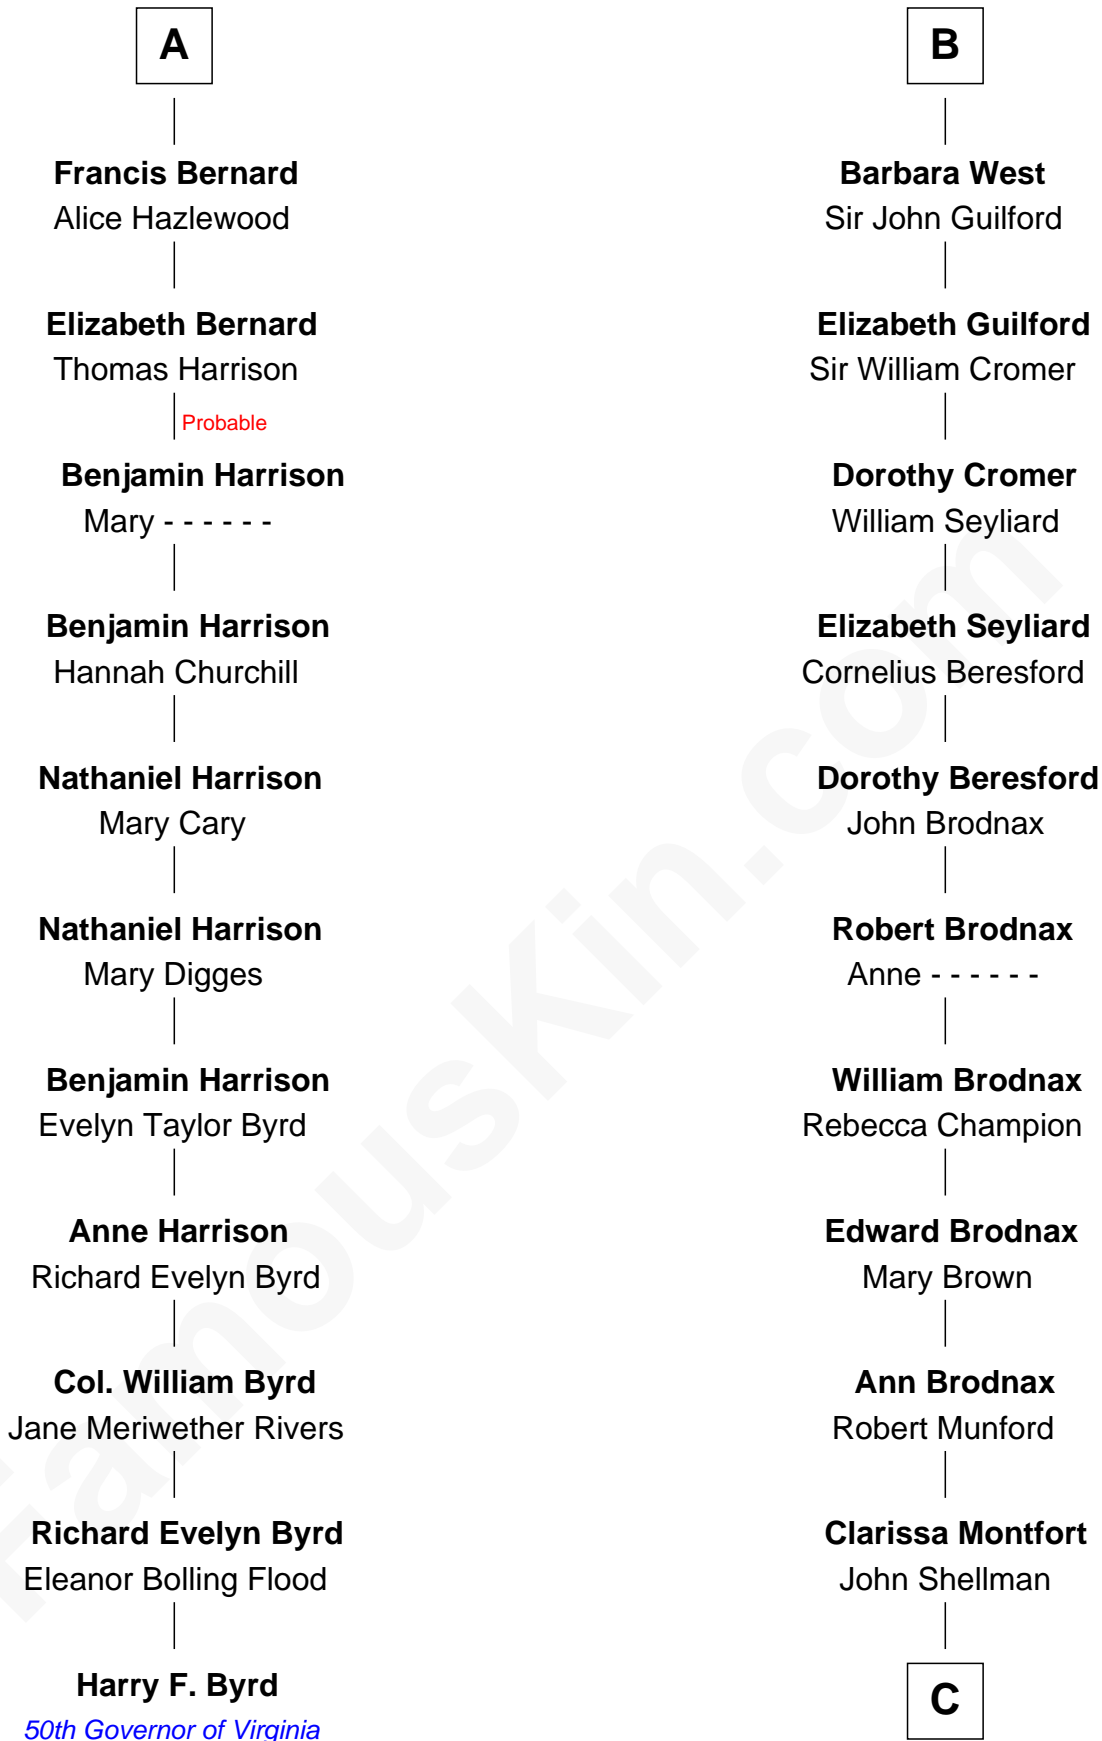

Sir Roger de Clifford

**Katherine de Clifford**

Sir Ralph de Greystoke

**Maud de Greystoke**

Eudo de Welles

**Sir Lionel de Welles**

Joan de Waterton

**Eleanor de Welles**

Sir Thomas Hoo

**Anne Hoo**

Sir Roger Copley

**Eleanor Copley**

Sir Thomas West

**B**

**C**

—  
**Susan Montfort Shellman**

Samuel Howard Fay

—  
**Harriet Eleanor Fay**

Rev. James Smith Bush

—  
**Samuel Prescott Bush**

Flora Sheldon

—  
**Prescott Sheldon Bush**

Dorothy Wear Walker

—  
**George H. W. Bush**

*41st U.S. President*