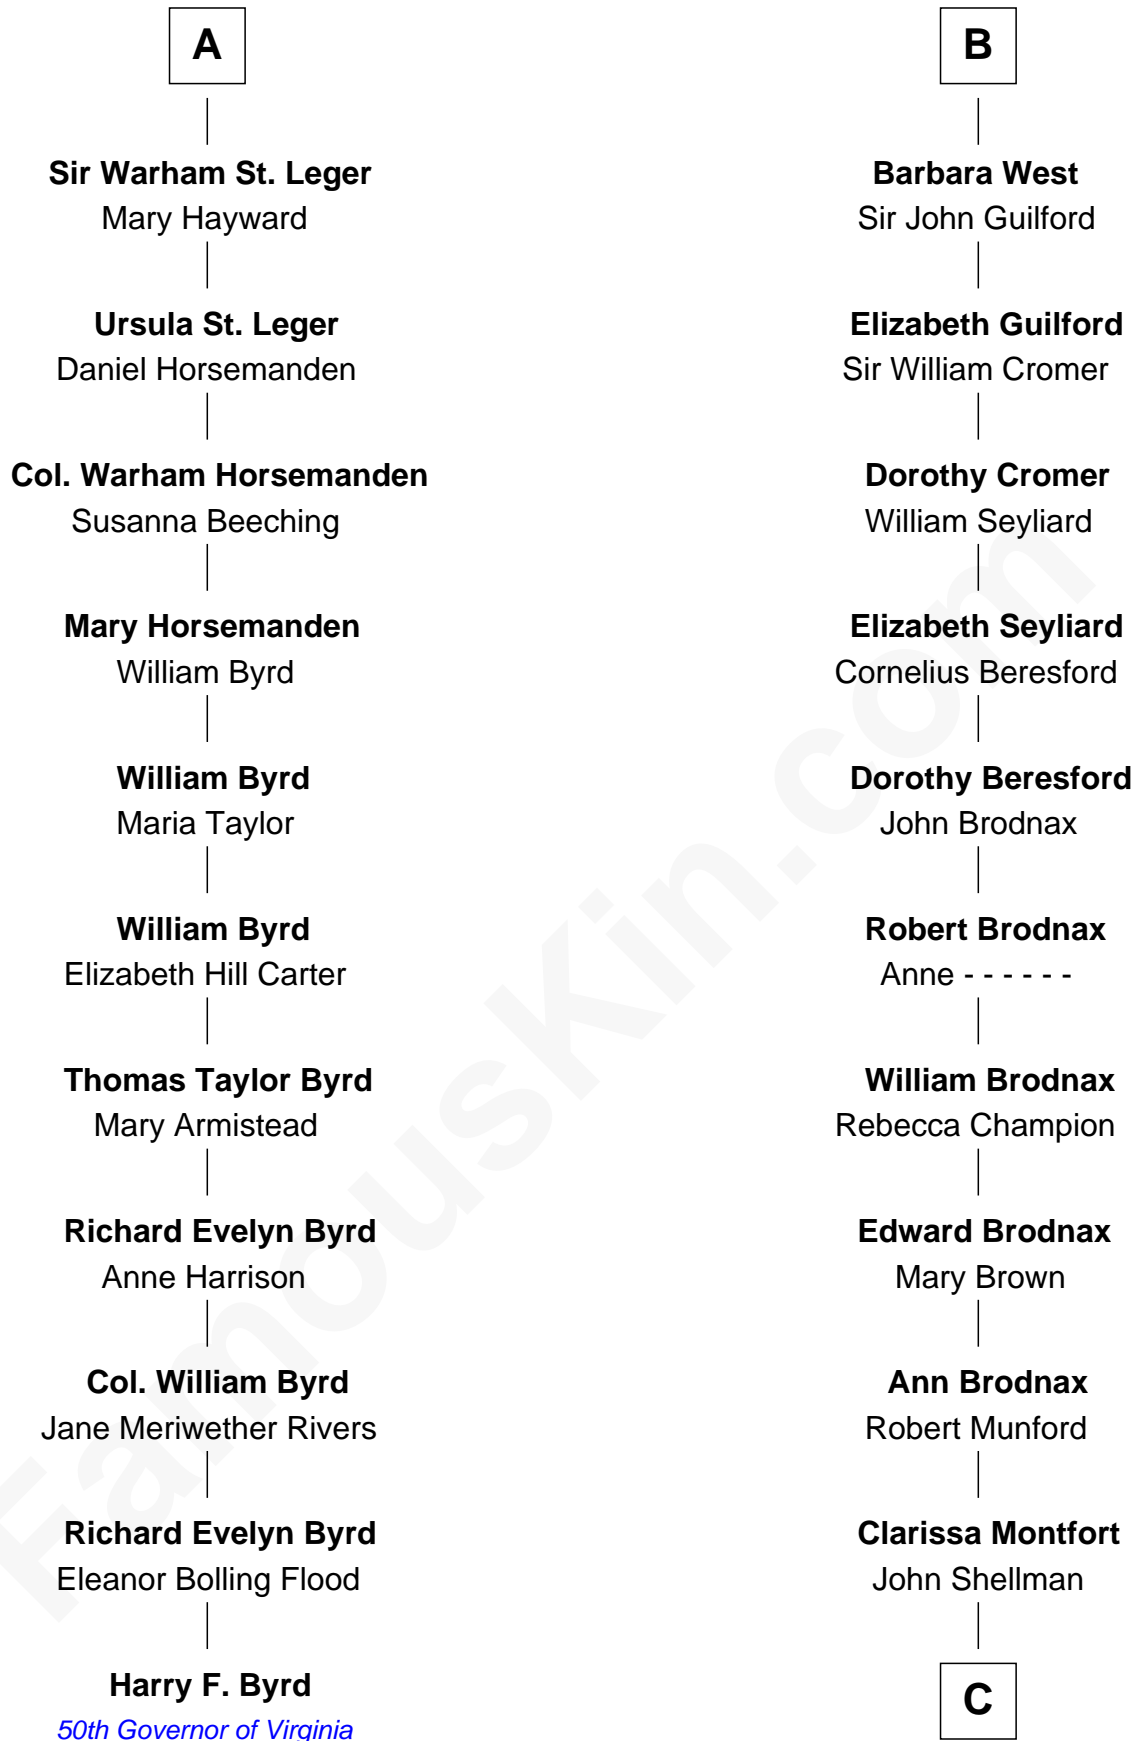

FamousKin.com Relationship Chart of

Harry F. Byrd

50th Governor of Virginia

17th cousin 4 times removed of

George H. W. Bush

41st U.S. President

C

—
Susan Montfort Shellman

Samuel Howard Fay

—
Harriet Eleanor Fay

Rev. James Smith Bush

—
Samuel Prescott Bush

Flora Sheldon

—
Prescott Sheldon Bush

Dorothy Wear Walker

—
George H. W. Bush

41st U.S. President

FamousKin.com