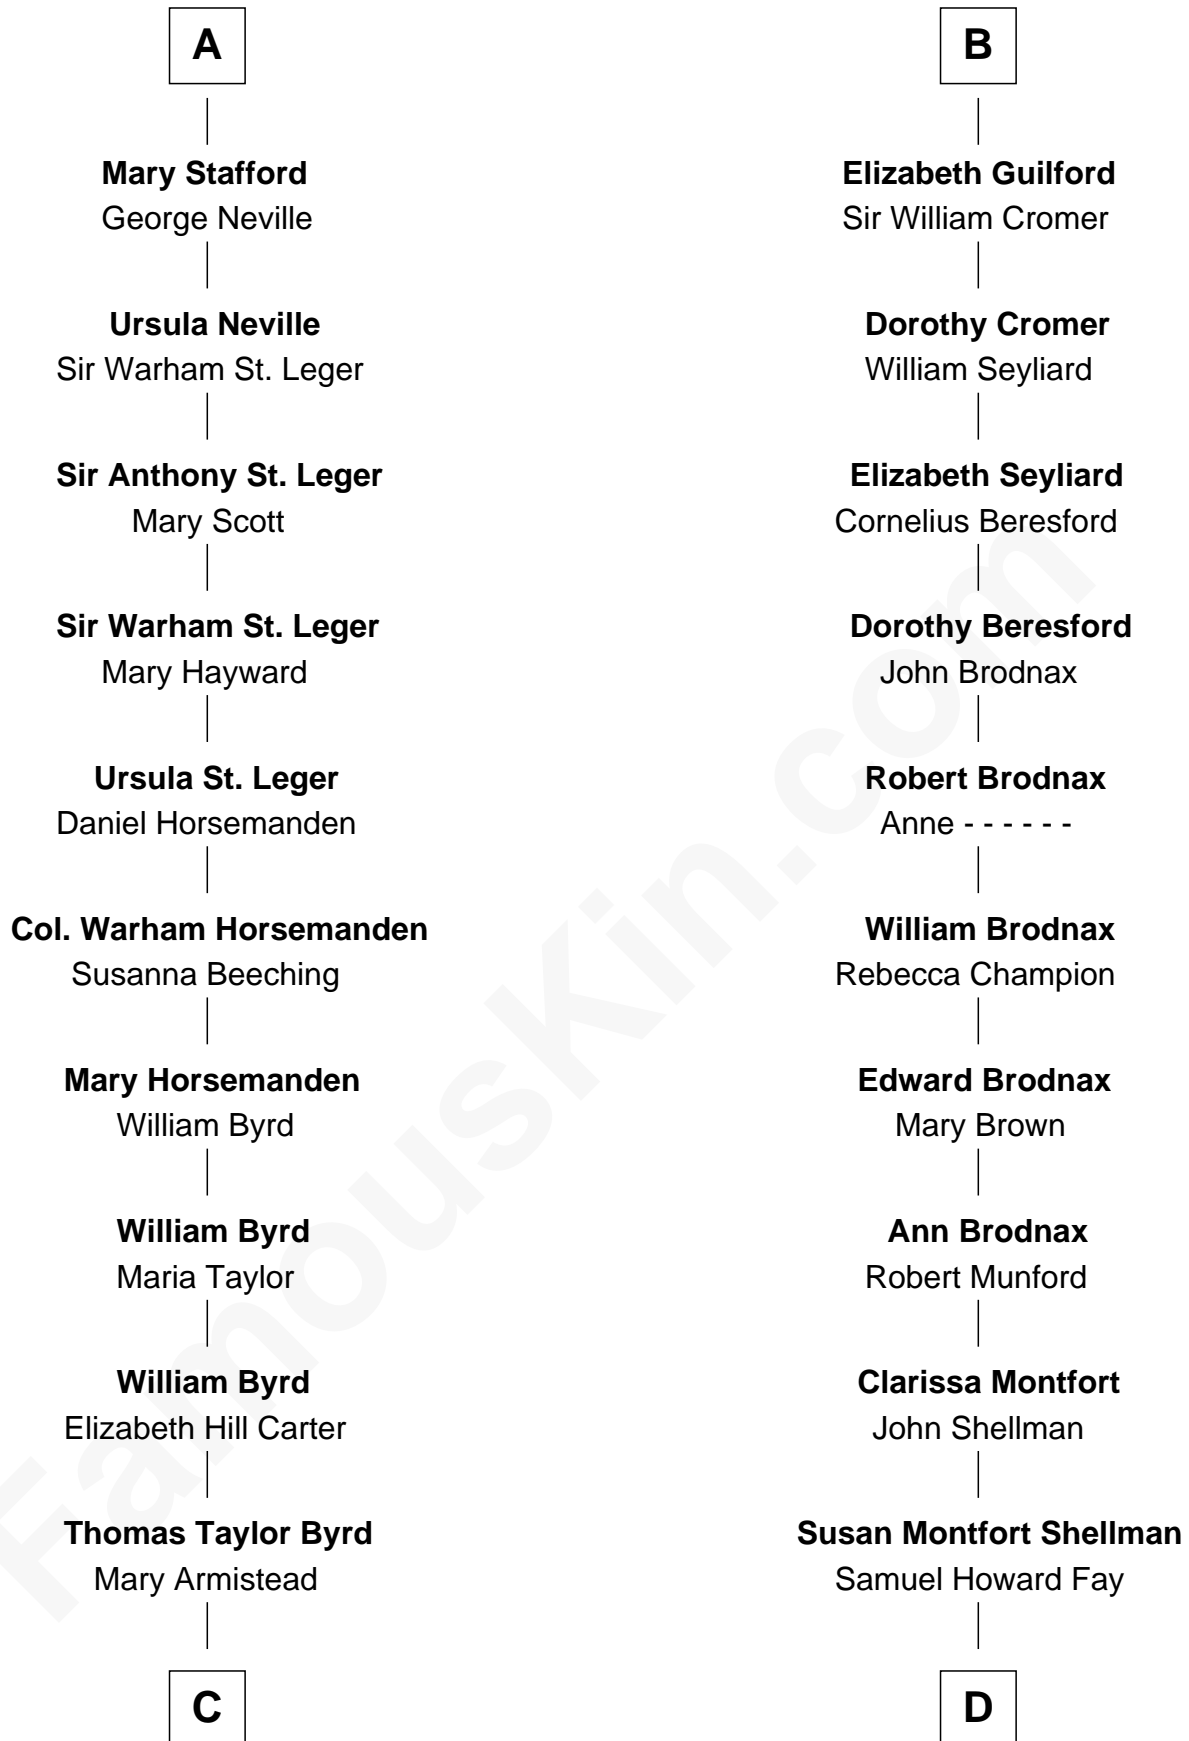

FamousKin.com Relationship Chart of

Harry F. Byrd

50th Governor of Virginia

20th cousin of

George H. W. Bush

41st U.S. President

Henry Plantagenet
Maud de Chaworth

Mary Plantagenet
Henry de Percy

Sir Henry Percy
Margaret de Neville

Sir Henry Percy
Elizabeth Mortimer

Sir Henry Percy
Eleanor Neville

Sir Henry Percy
Eleanor Poynings

Henry Percy
Maud Herbert

Eleanor Percy
Edward Stafford

A

Joan of Lancaster
John de Mowbray

Eleanor Mowbray
Roger de la Warre

Joan de la Warre
Sir Thomas West

Sir Reynold West
Margaret Thorley

Sir Richard West
Katherine Hungerford

Sir Thomas West
Eleanor Copley

Barbara West
Sir John Guilford

B

C