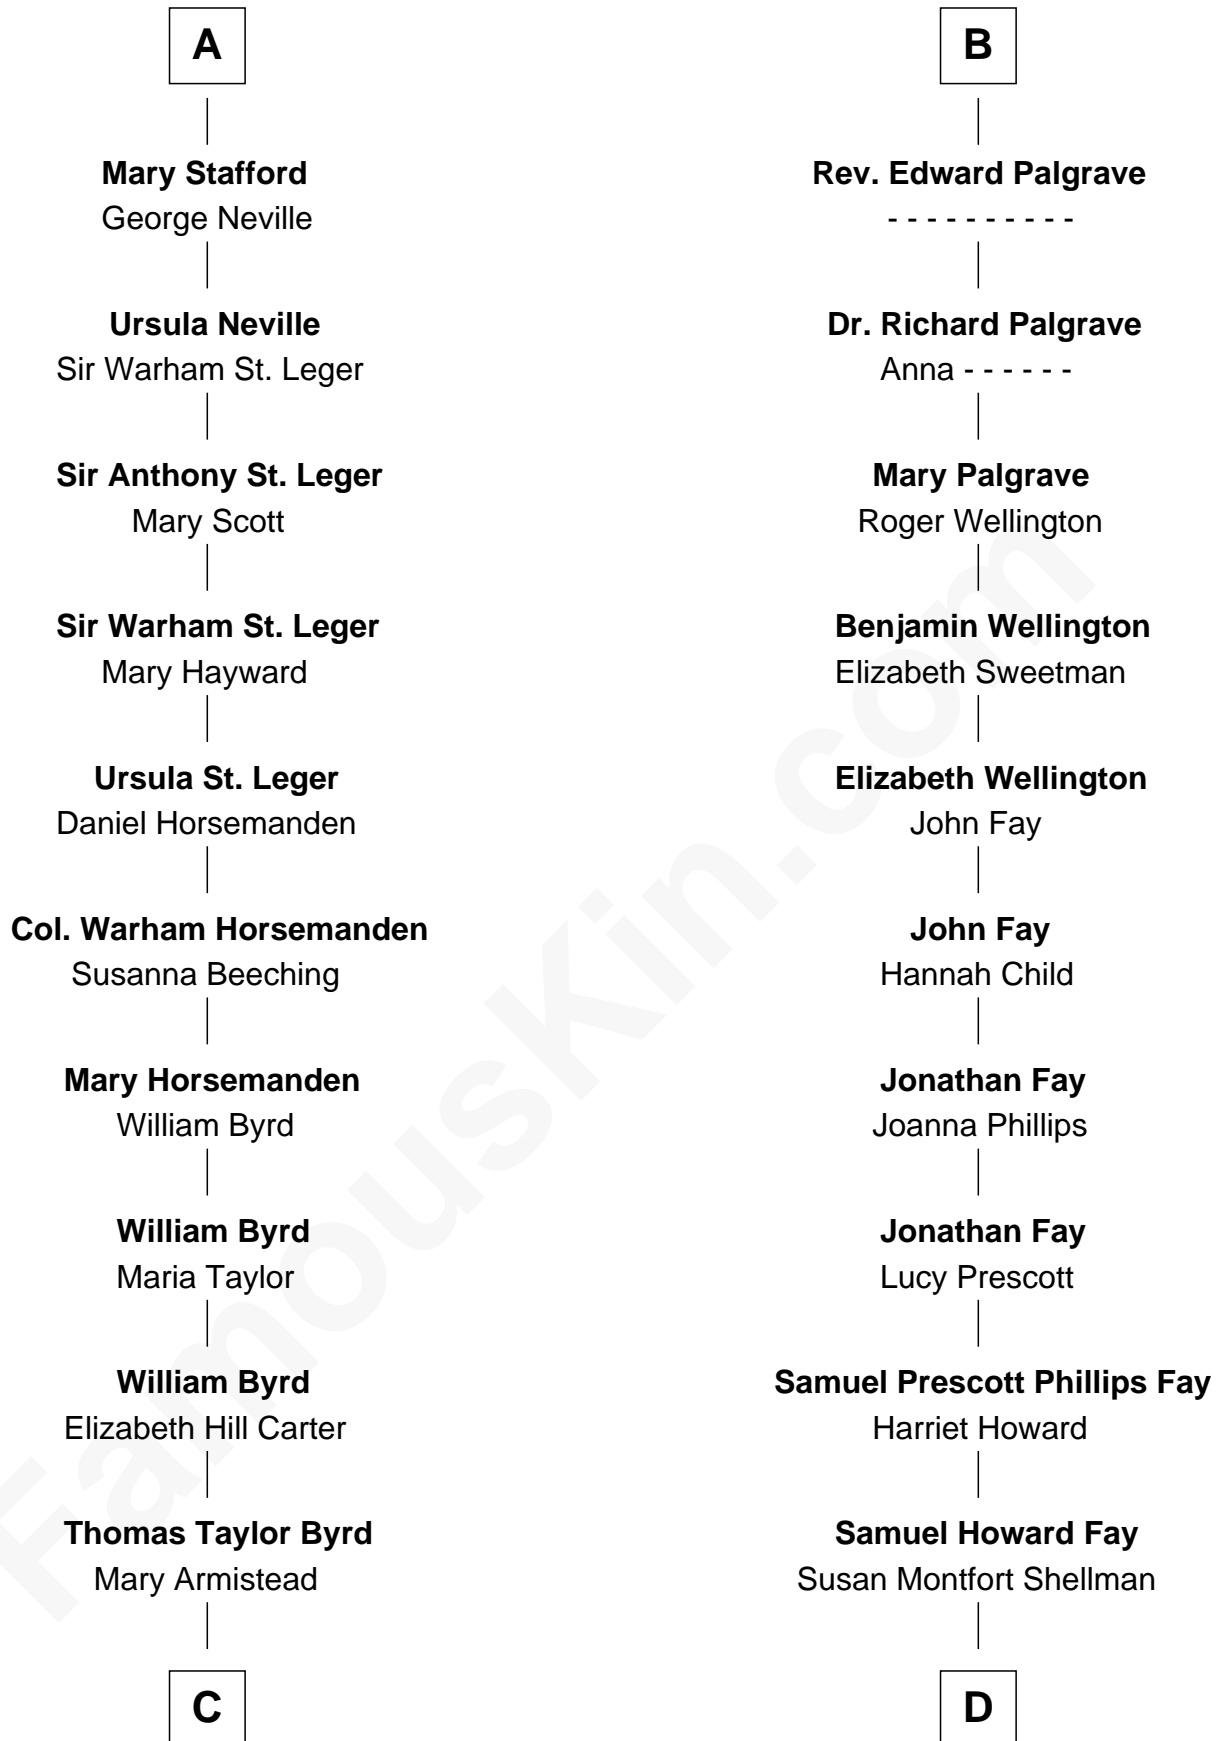

FamousKin.com Relationship Chart of

Harry F. Byrd

50th Governor of Virginia

20th cousin of

George H. W. Bush

41st U.S. President

Elizabeth de Badlesmere

with husband
Sir Edmund Mortimer

with husband
Sir William de Bohun

Sir Roger de Mortimer
Philippa de Montagu

Elizabeth de Bohun
Sir Richard Fitzalan

Edmund Mortimer
Philippa Plantagenet

Elizabeth Fitzalan
Sir Robert Goushill

Elizabeth Mortimer
Sir Henry Percy

Elizabeth Goushill
Sir Robert Wingfield

Sir Henry Percy
Eleanor Neville

Elizabeth Wingfield
Sir William Brandon

Sir Henry Percy
Eleanor Poynings

Eleanor Brandon
John Glemham

Henry Percy
Maud Herbert

Anne Glemham
Henry Palgrave

Eleanor Percy
Edward Stafford

Thomas Palgrave
Alice Gunton

A

B

C

Richard Evelyn Byrd

Anne Harrison

Col. William Byrd
Jane Meriwether Rivers