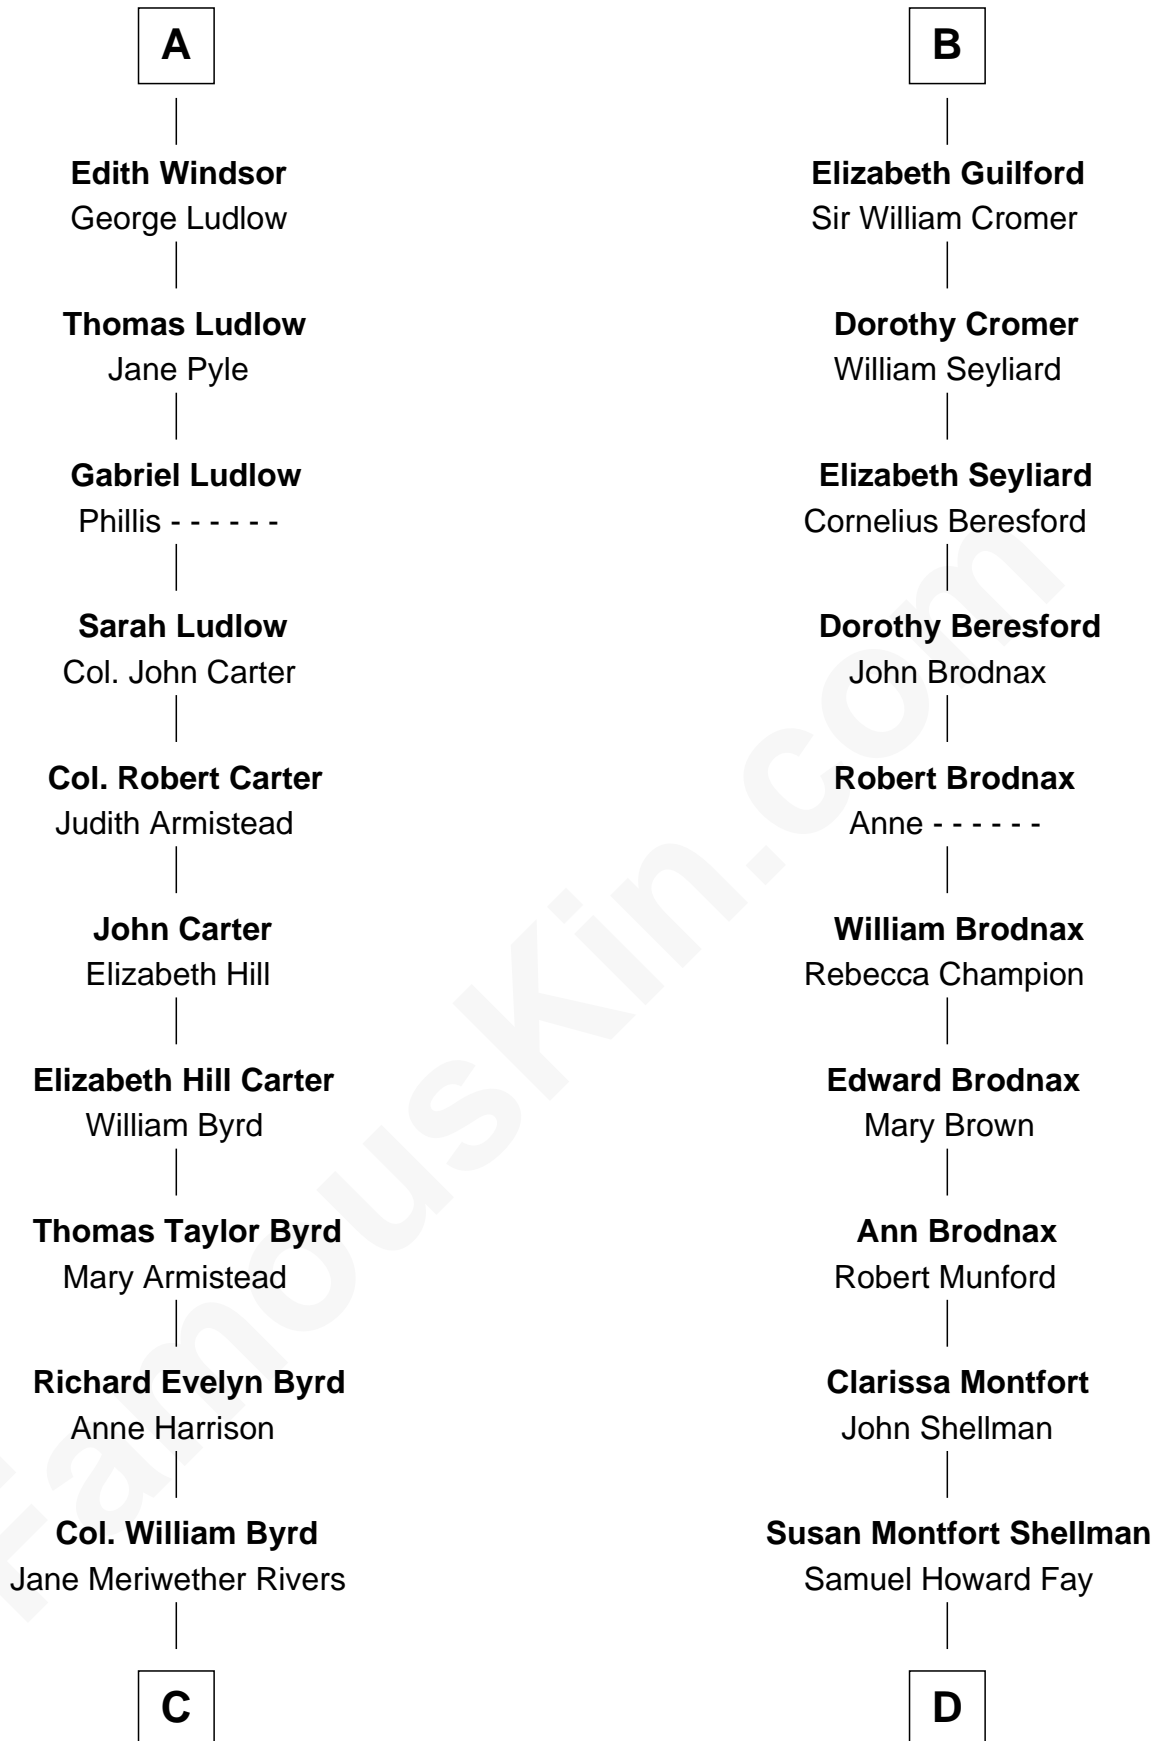

# FamousKin.com Relationship Chart of

**Harry F. Byrd**

*50th Governor of Virginia*

18th cousin 2 times removed of

**George H. W. Bush**

*41st U.S. President*

**Sir Hugh de Courtenay**

Agnes de St. John

Muriel de Moels

**Margaret Courtenay**

Thomas Peverell

**Katherine Peverell**

Sir Walter Hungerford

**Sir Robert Hungerford**

Margaret Botreaux

**Katherine Hungerford**

Sir Richard West

**Sir Thomas West**

Eleanor Copley

**Barbara West**

Sir John Guilford

**B**

**C**

**Richard Evelyn Byrd**  
Eleanor Bolling Flood

**Harry F. Byrd**  
*50th Governor of Virginia*

**D**

**Harriet Eleanor Fay**  
Rev. James Smith Bush

**Samuel Prescott Bush**  
Flora Sheldon

**Prescott Sheldon Bush**  
Dorothy Wear Walker

**George H. W. Bush**  
*41st U.S. President*