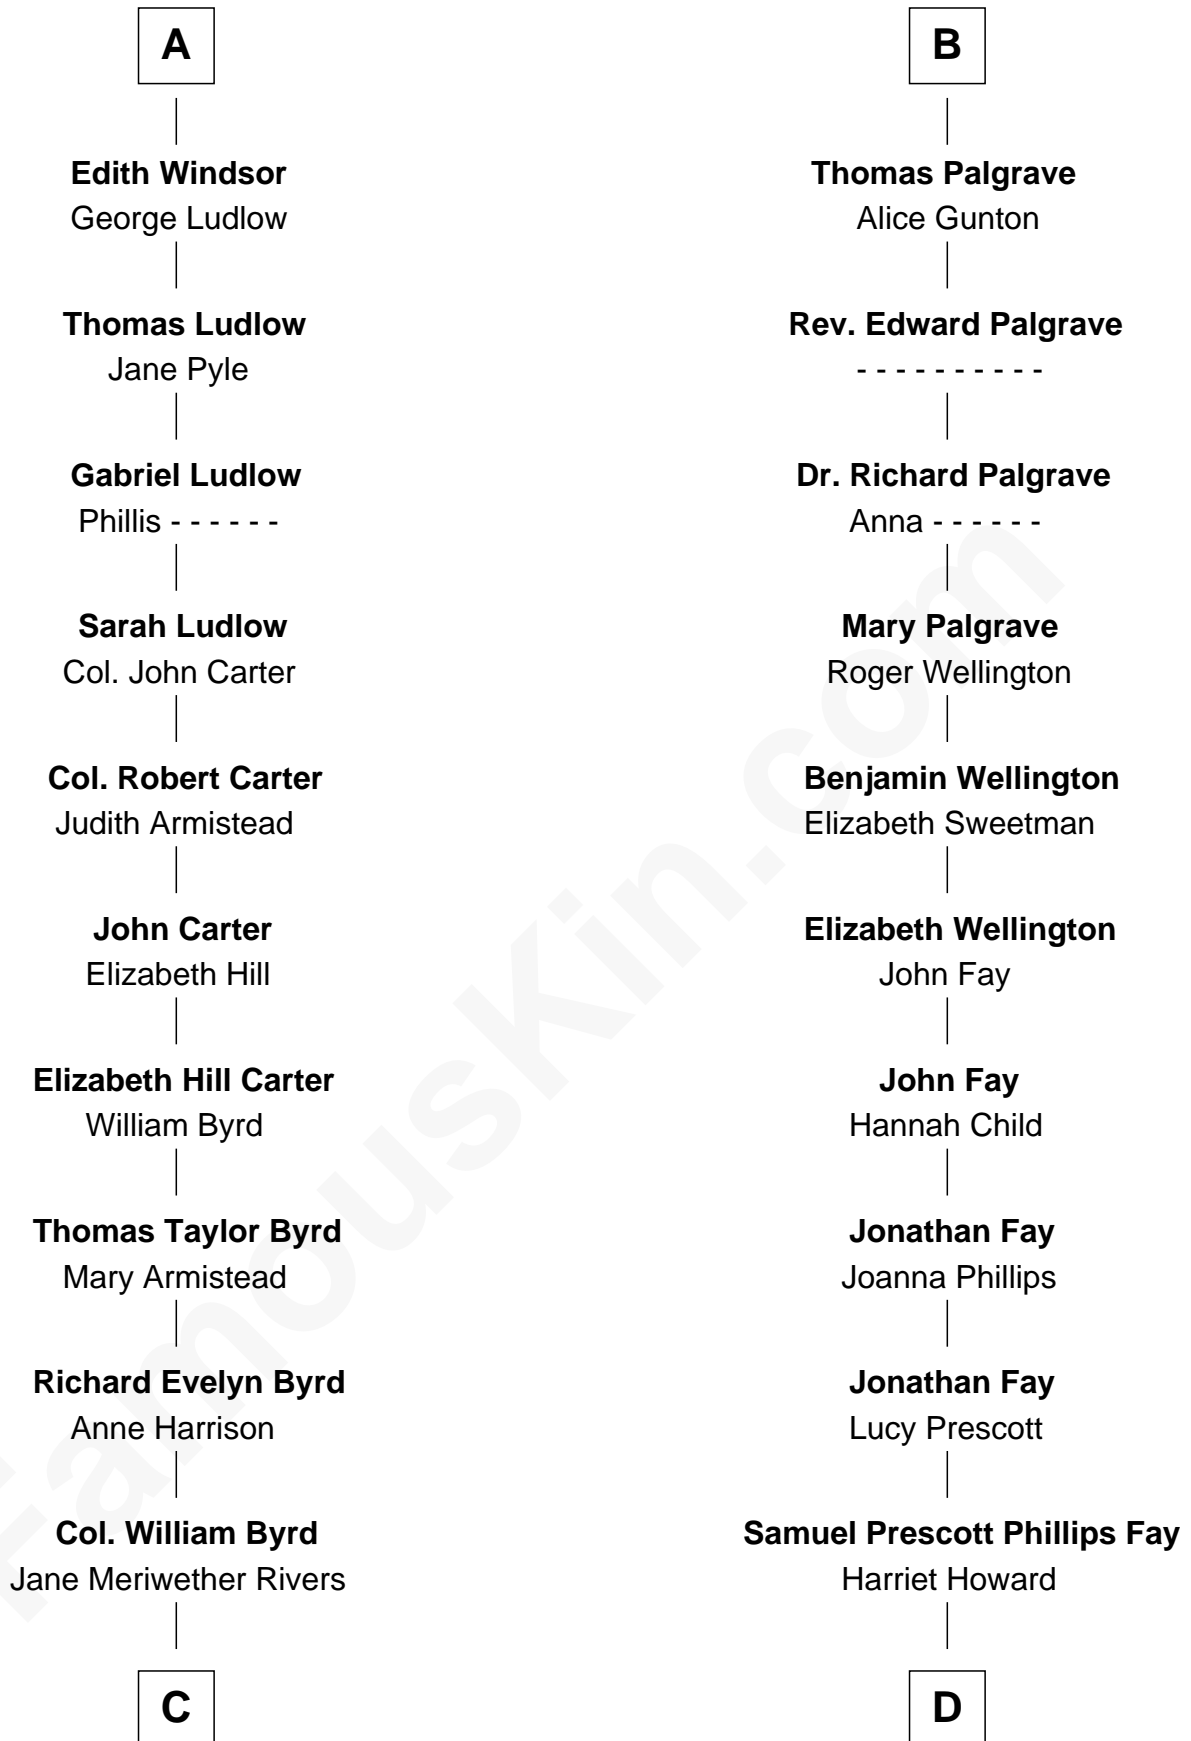

FamousKin.com Relationship Chart of

Harry F. Byrd

50th Governor of Virginia

18th cousin 3 times removed of

George H. W. Bush

41st U.S. President

Humphrey de Bohun

Elizabeth Plantagenet

C

Richard Evelyn Byrd
Eleanor Bolling Flood

Harry F. Byrd
50th Governor of Virginia

D

Samuel Howard Fay
Susan Montfort Shellman

Harriet Eleanor Fay
Rev. James Smith Bush

Samuel Prescott Bush
Flora Sheldon

Prescott Sheldon Bush
Dorothy Wear Walker