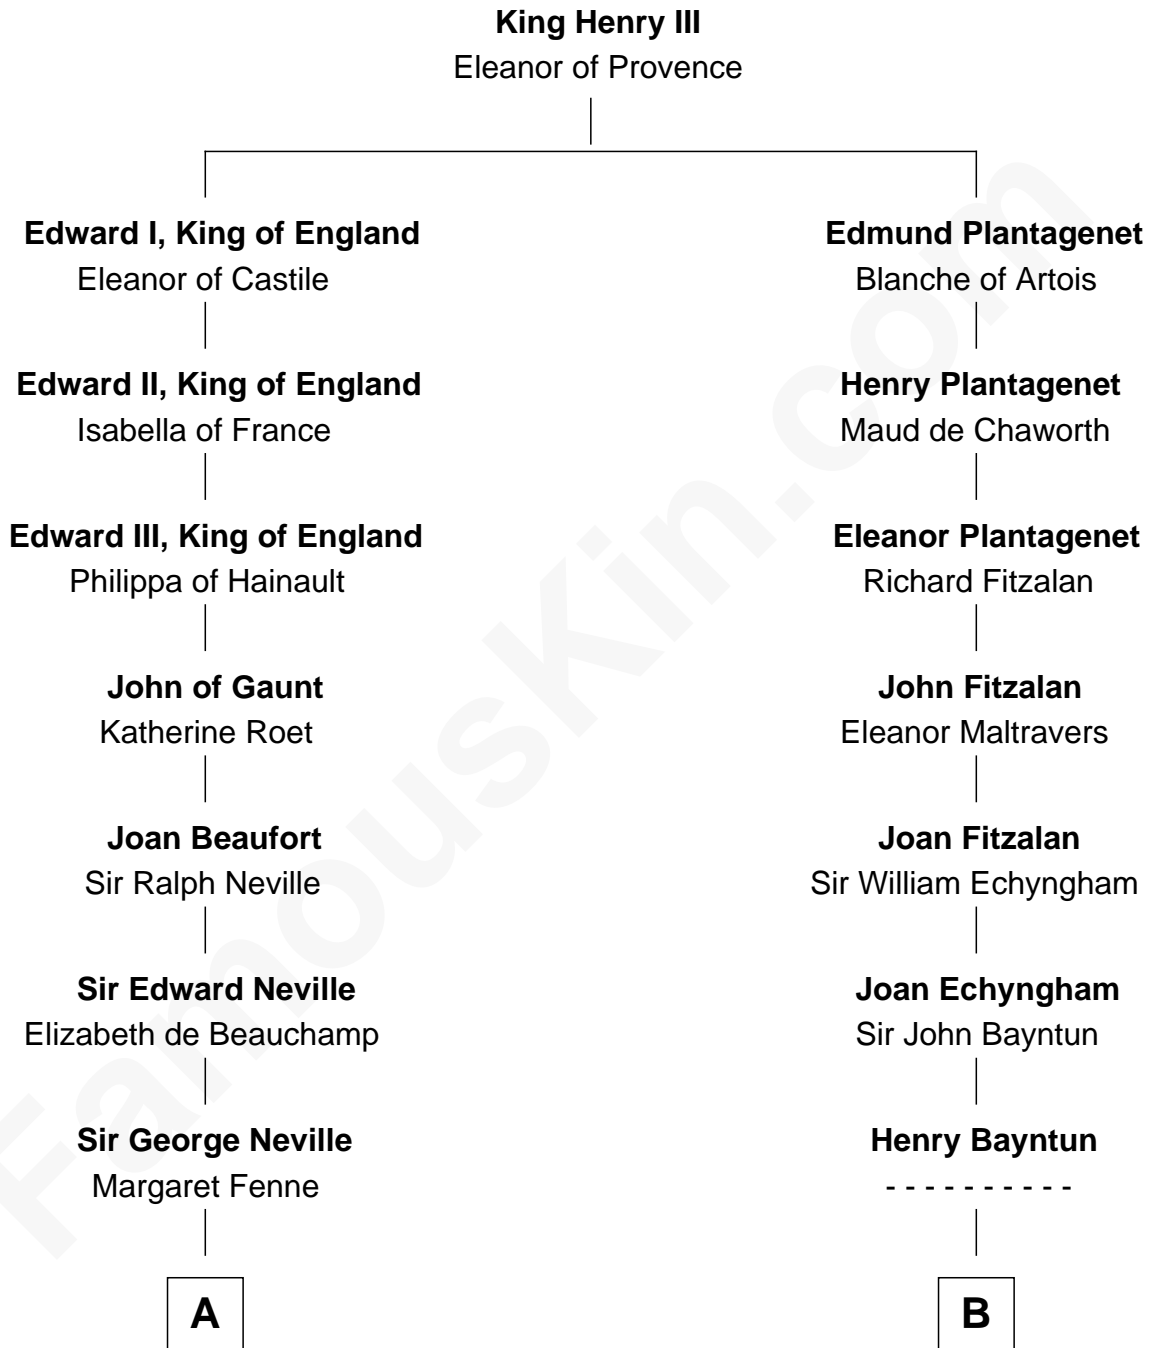

FamousKin.com Relationship Chart of

Harry F. Byrd

50th Governor of Virginia

20th cousin 1 time removed of

Barbara (Pierce) Bush

First Lady of President George H.W. Bush

C

Richard Evelyn Byrd
Anne Harrison

Col. William Byrd
Jane Meriwether Rivers

Richard Evelyn Byrd
Eleanor Bolling Flood

Harry F. Byrd
50th Governor of Virginia

D

Gen. James Pierce
Chloe Holbrook

Jonas James Pierce
Kate Pritzel

Scott Pierce
Mabel Marvin