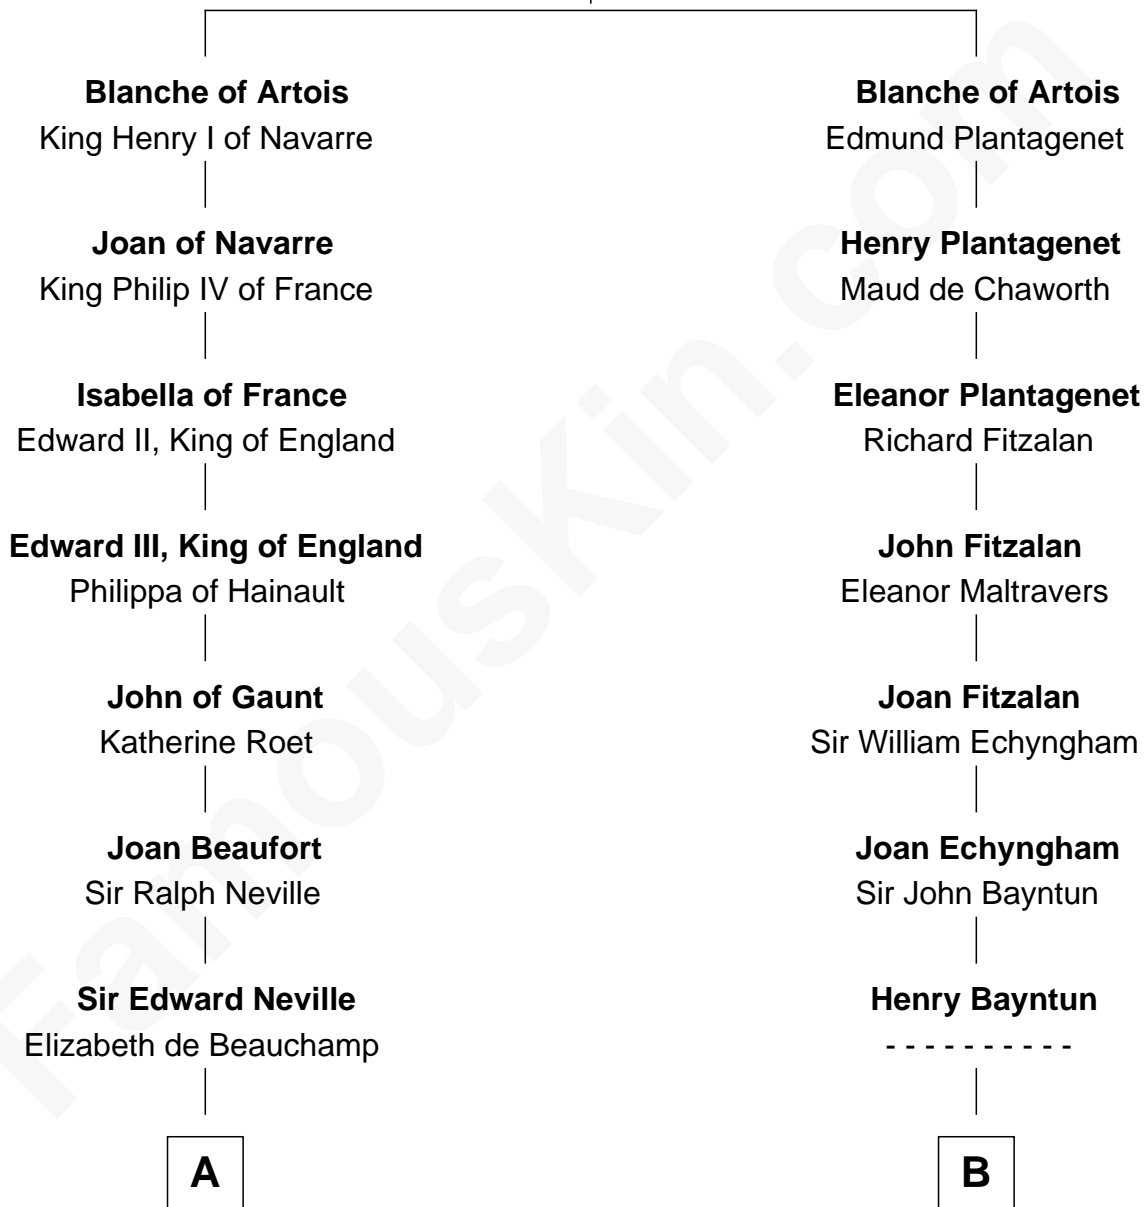

FamousKin.com Relationship Chart of

Harry F. Byrd

50th Governor of Virginia

21st cousin of

Barbara (Pierce) Bush

First Lady of President George H.W. Bush

Robert I, Count of Artois

Matilda of Brabant

C

Thomas Taylor Byrd

Mary Armistead

Richard Evelyn Byrd

Anne Harrison

Col. William Byrd

Jane Meriwether Rivers

Richard Evelyn Byrd