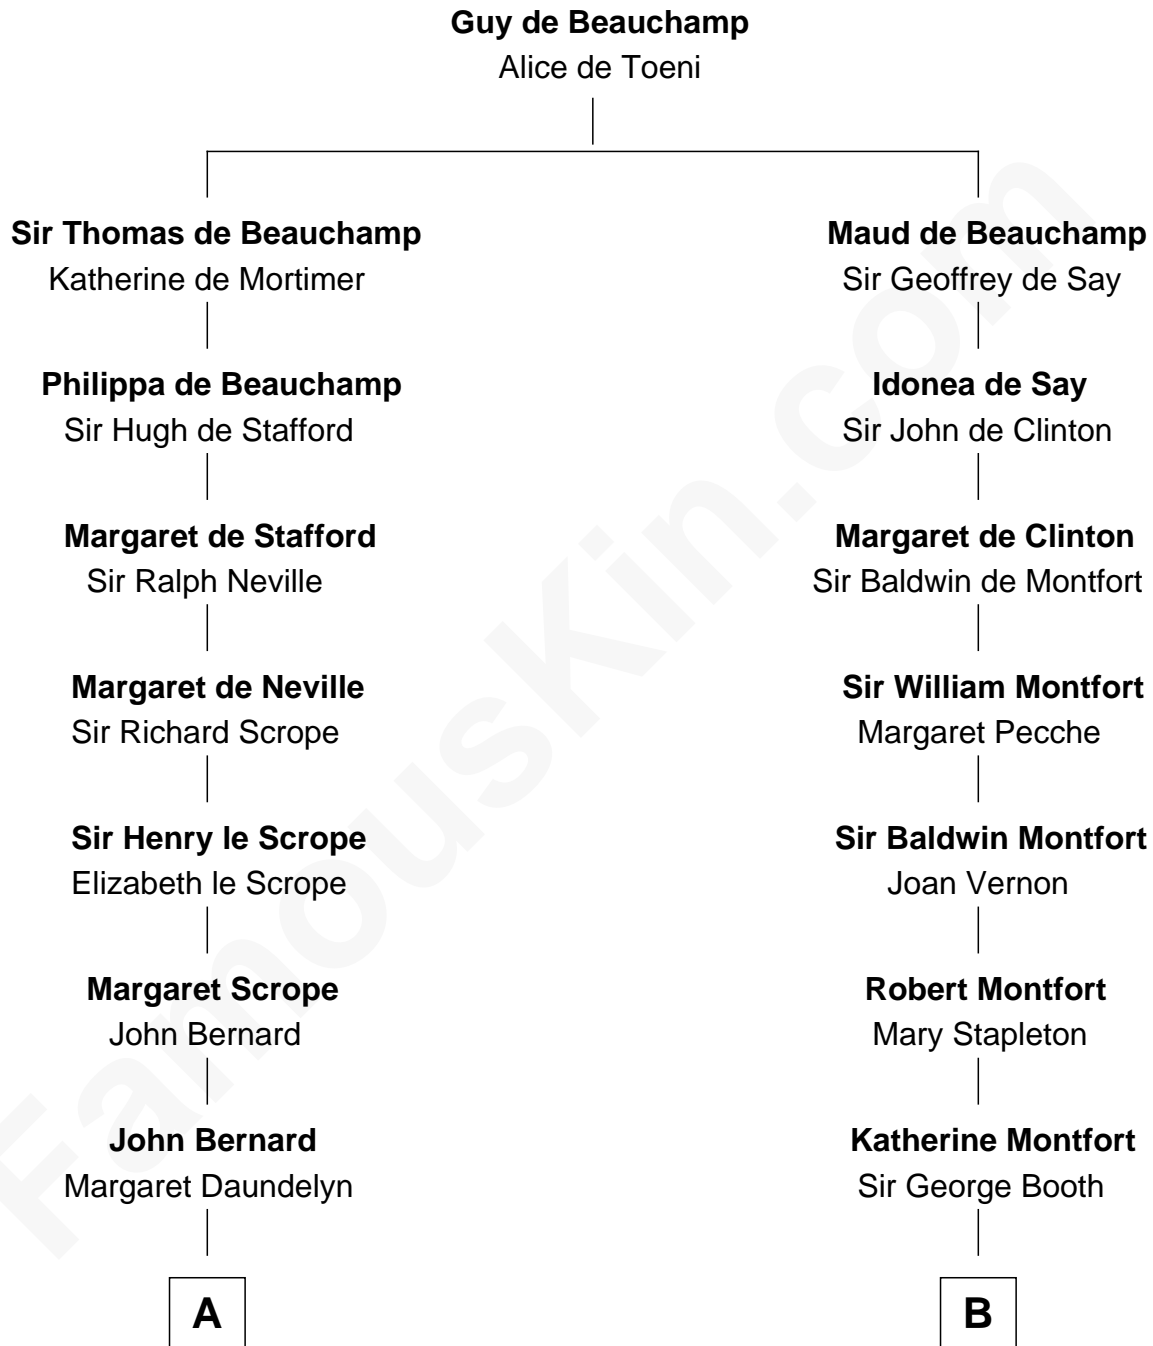

# FamousKin.com Relationship Chart of

**Harry F. Byrd**

*50th Governor of Virginia*

18th cousin 3 times removed of

**Barbara (Pierce) Bush**

*First Lady of President George H.W. Bush*

**C**

**Richard Evelyn Byrd**  
Eleanor Bolling Flood

**Harry F. Byrd**  
*50th Governor of Virginia*

**D**

**Samuel Ross Marvin**  
Julia Ann Place

**Jerome Place Marvin**  
Martha Ann Stokes

**Mabel Marvin**  
Scott Pierce

**Marvin Pierce**  
Pauline Robinson

**Barbara (Pierce) Bush**  
*First Lady of George H.W. Bush*

FamousKin.com