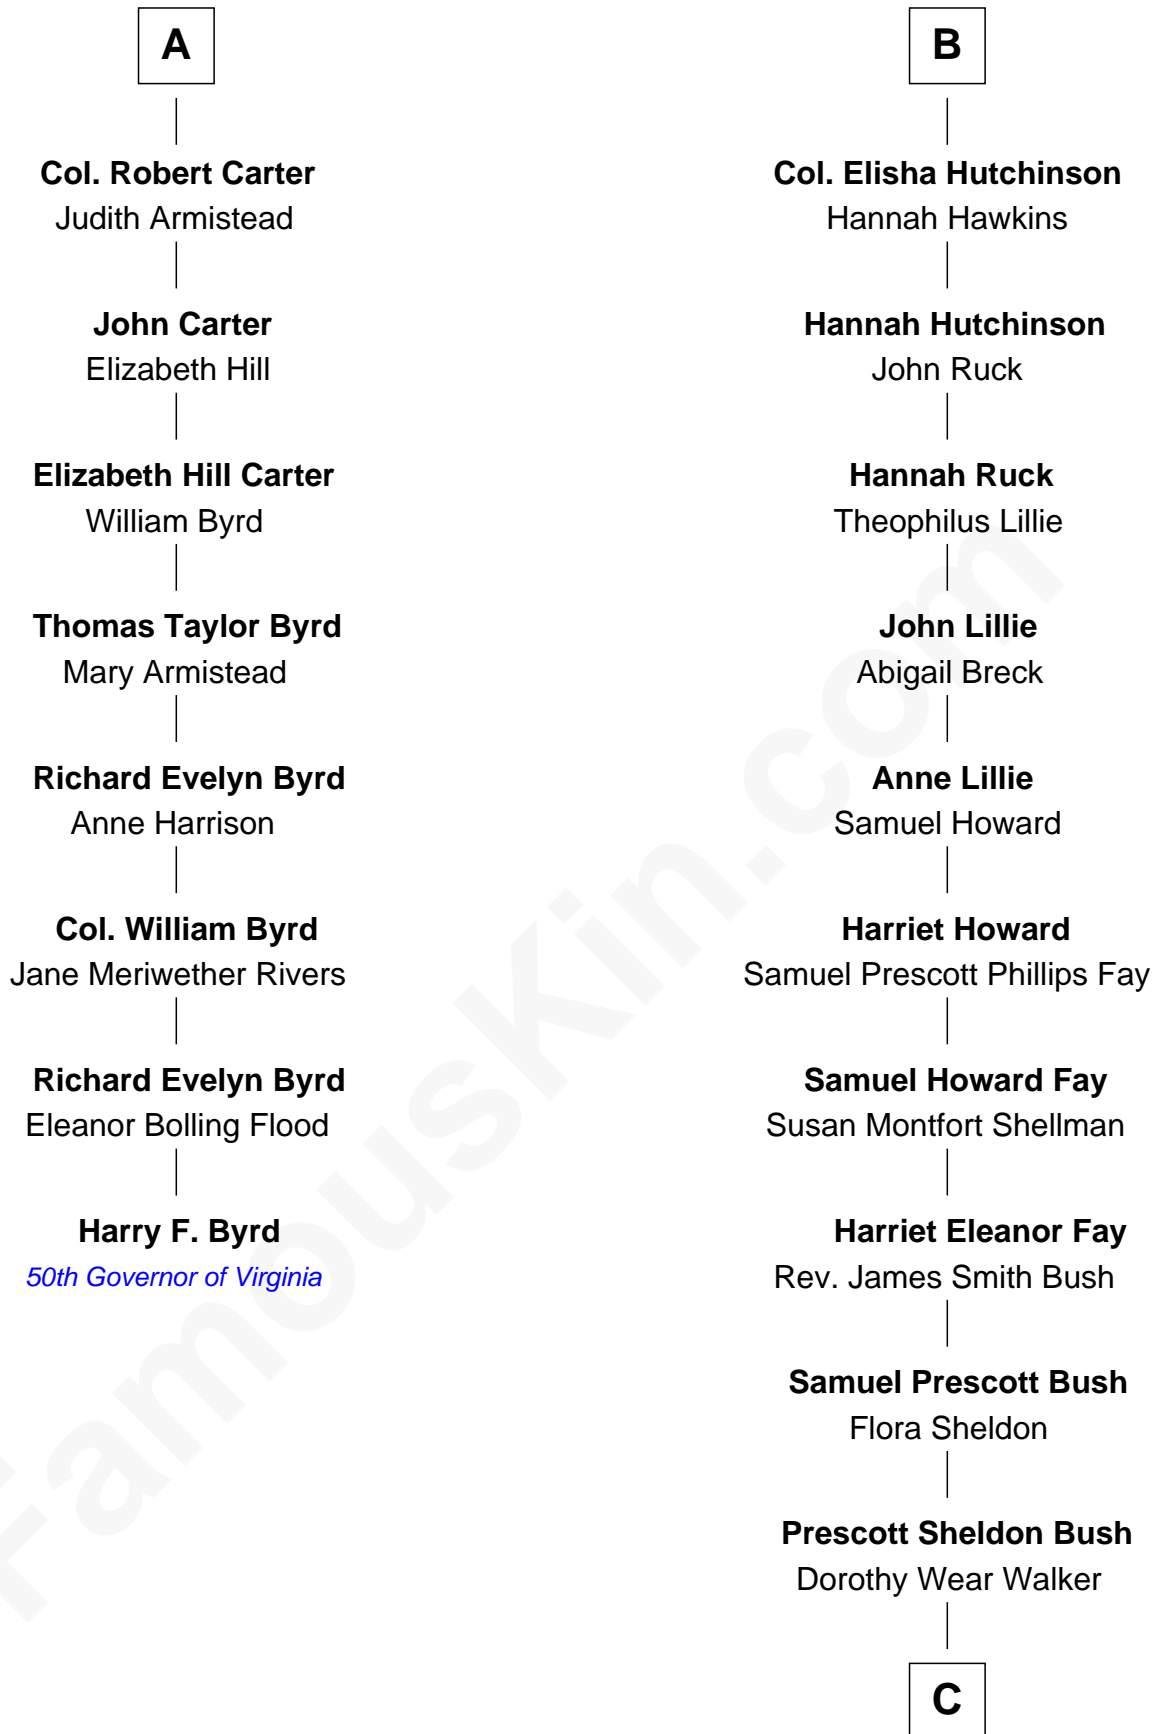

FamousKin.com Relationship Chart of

Harry F. Byrd

50th Governor of Virginia

14th cousin 4 times removed of

George W. Bush

43rd U.S. President

Sir Thomas Blount

Margaret de Gresley

C

George Herbert Walker Bush

Barbara Pierce

George W. Bush

43rd U.S. President

FamousKin.com