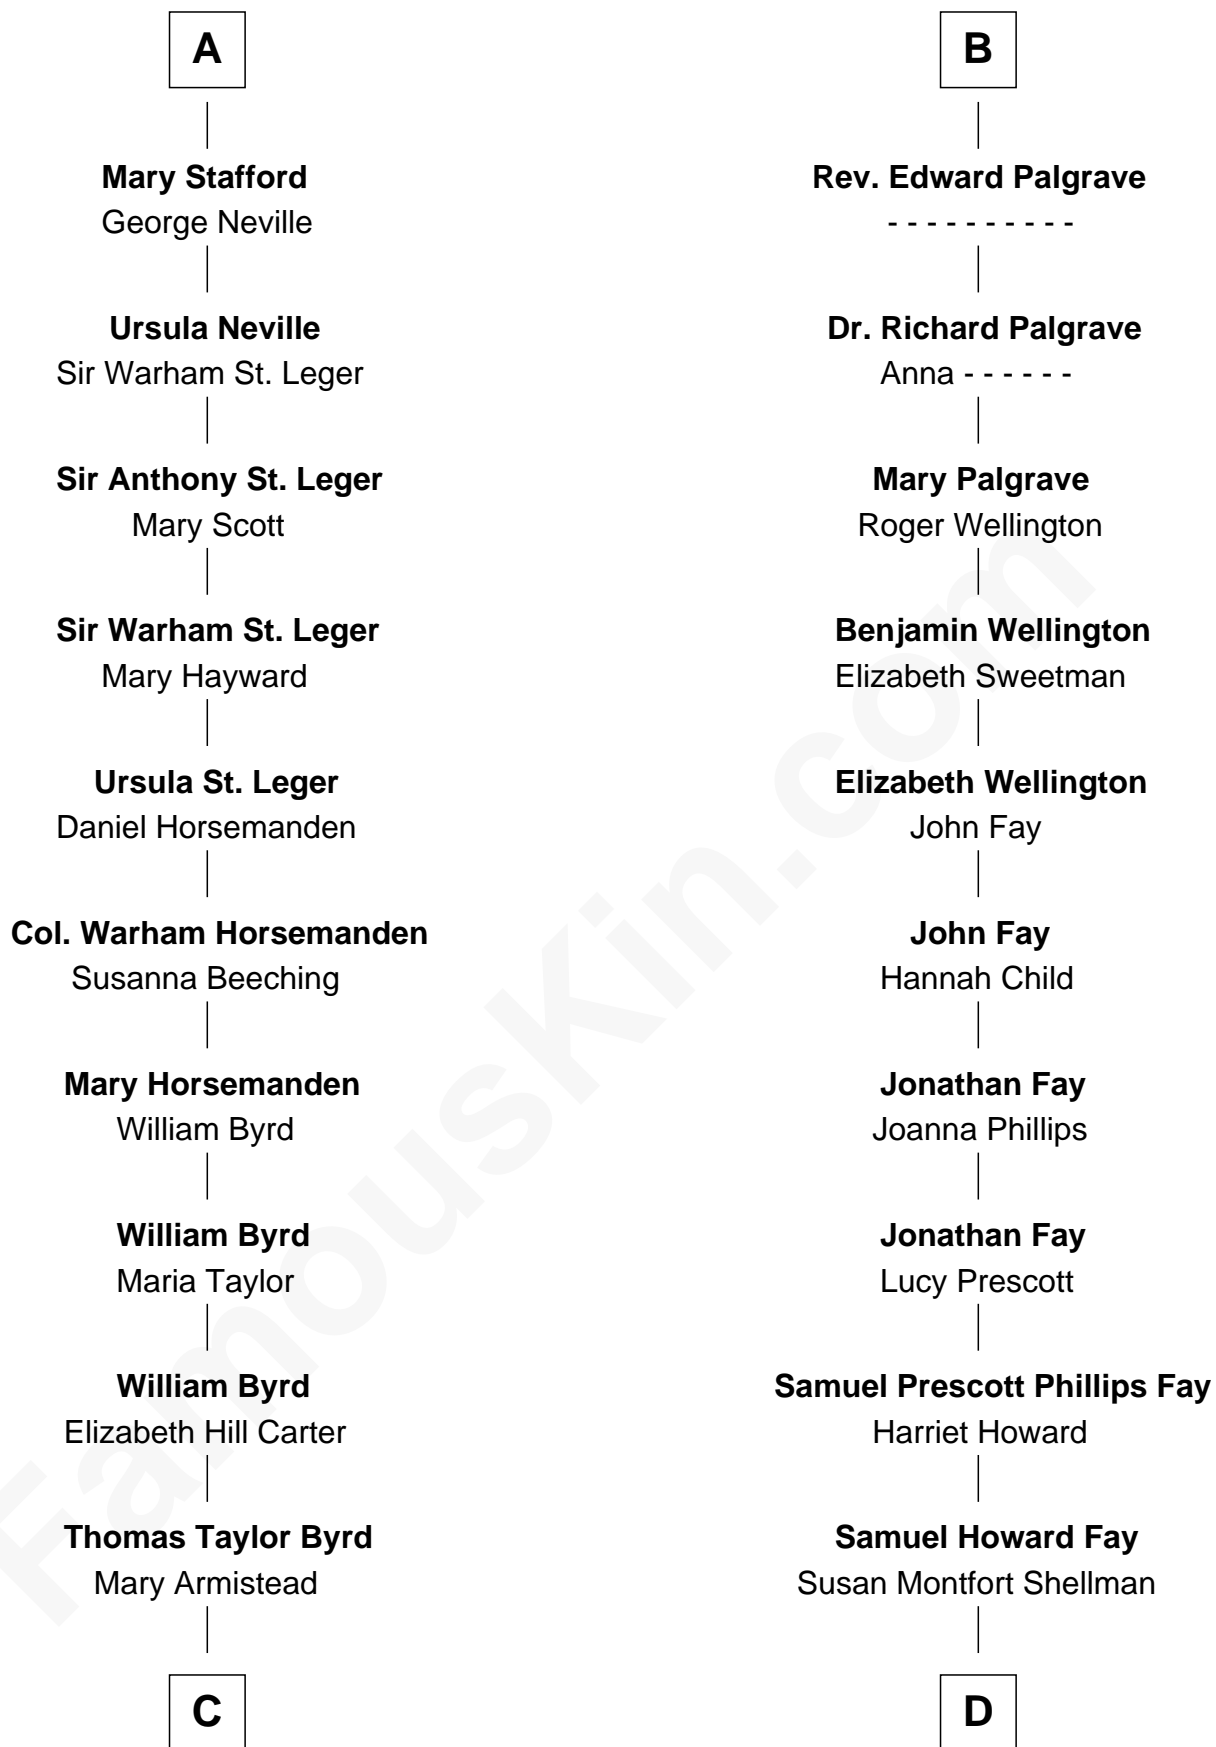

FamousKin.com Relationship Chart of

Harry F. Byrd

50th Governor of Virginia

20th cousin 1 time removed of

George W. Bush

43rd U.S. President

Elizabeth de Badlesmere

with husband
Sir Edmund Mortimer

with husband
Sir William de Bohun

Sir Roger de Mortimer
Philippa de Montagu

Elizabeth de Bohun
Sir Richard Fitzalan

Edmund Mortimer
Philippa Plantagenet

Elizabeth Fitzalan
Sir Robert Goushill

Elizabeth Mortimer
Sir Henry Percy

Elizabeth Goushill
Sir Robert Wingfield

Sir Henry Percy
Eleanor Neville

Elizabeth Wingfield
Sir William Brandon

Sir Henry Percy
Eleanor Poynings

Eleanor Brandon
John Glemham

Henry Percy
Maud Herbert

Anne Glemham
Henry Palgrave

Eleanor Percy
Edward Stafford

Thomas Palgrave
Alice Gunton

A

B

C

Richard Evelyn Byrd

Anne Harrison

Col. William Byrd