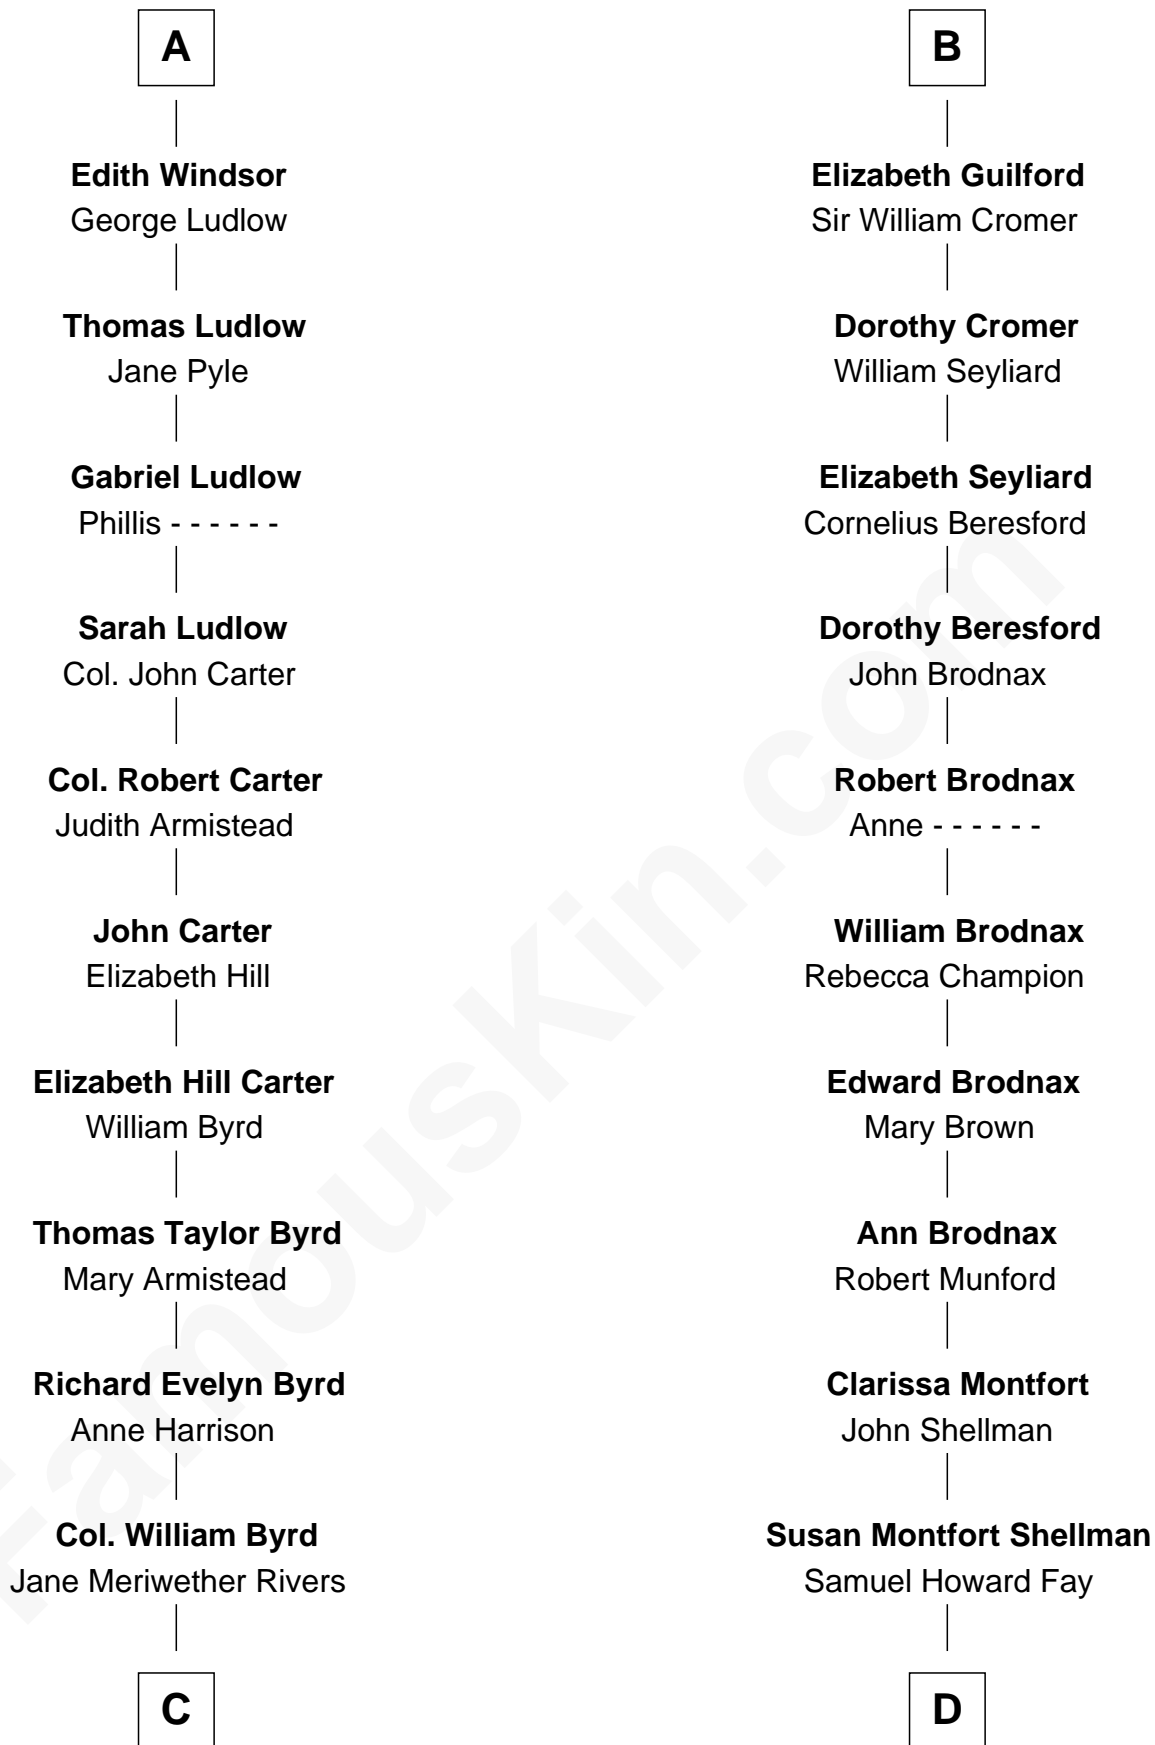

FamousKin.com Relationship Chart of

Harry F. Byrd

50th Governor of Virginia

18th cousin 3 times removed of

George W. Bush

43rd U.S. President

Sir Hugh de Courtenay

Agnes de St. John

Muriel de Moels

Margaret Courtenay

Thomas Peverell

Katherine Peverell

Sir Walter Hungerford

Sir Robert Hungerford

Margaret Botreaux

Katherine Hungerford

Sir Richard West

Sir Thomas West

Eleanor Copley

Barbara West

Sir John Guilford

B

C

Richard Evelyn Byrd
Eleanor Bolling Flood

Harry F. Byrd
50th Governor of Virginia

D

Harriet Eleanor Fay
Rev. James Smith Bush

Samuel Prescott Bush
Flora Sheldon

Prescott Sheldon Bush
Dorothy Wear Walker

George Herbert Walker Bush
Barbara Pierce

George W. Bush
43rd U.S. President