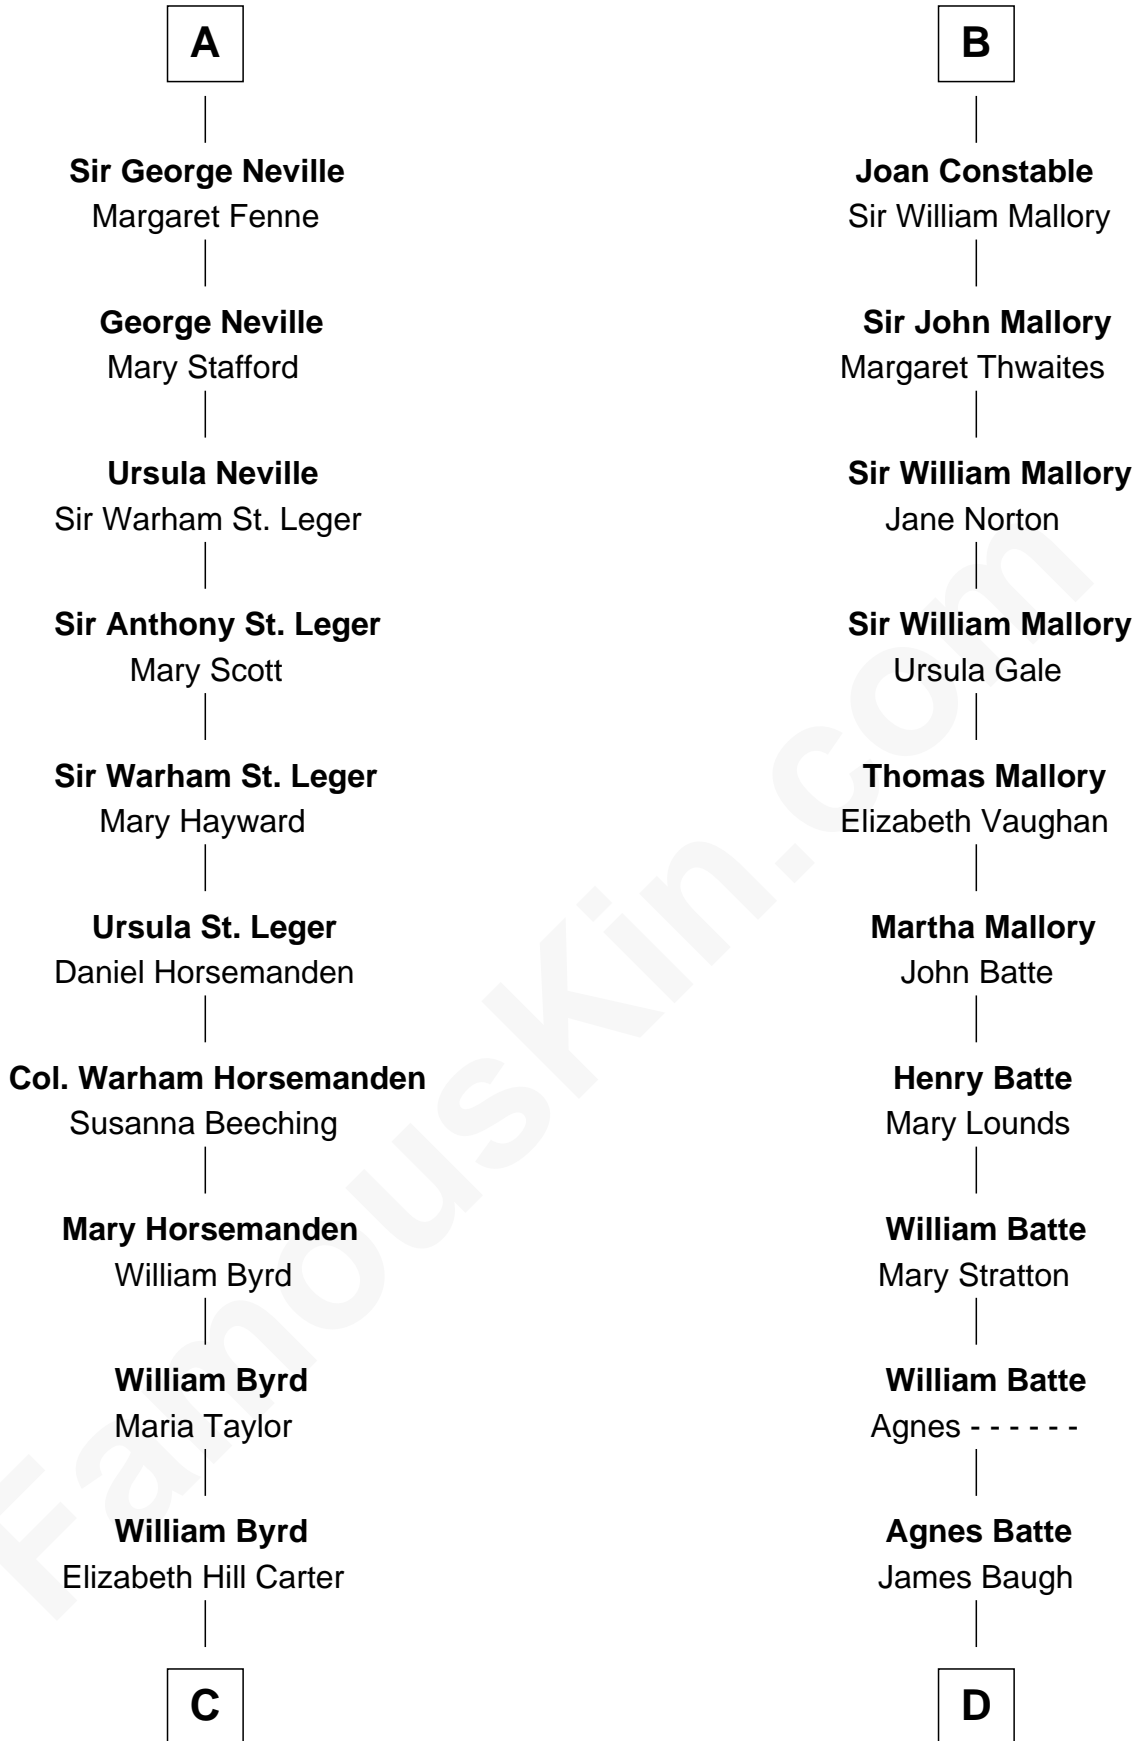

# FamousKin.com Relationship Chart of

**Harry F. Byrd**

*50th Governor of Virginia*

21st cousin of

**Judy Garland**

*Singer and Movie Actress*

**C**

**Thomas Taylor Byrd**

Mary Armistead

**Richard Evelyn Byrd**

Anne Harrison

**Col. William Byrd**

Jane Meriwether Rivers

**Richard Evelyn Byrd**

Eleanor Bolling Flood

**Harry F. Byrd**

*50th Governor of Virginia*

**D**

**Richard Baugh**

Elizabeth Pepper Harwell

**John Aldridge Baugh**

Mary Ann Marable

**Elizabeth Baugh**

William Tecumseh Gumm