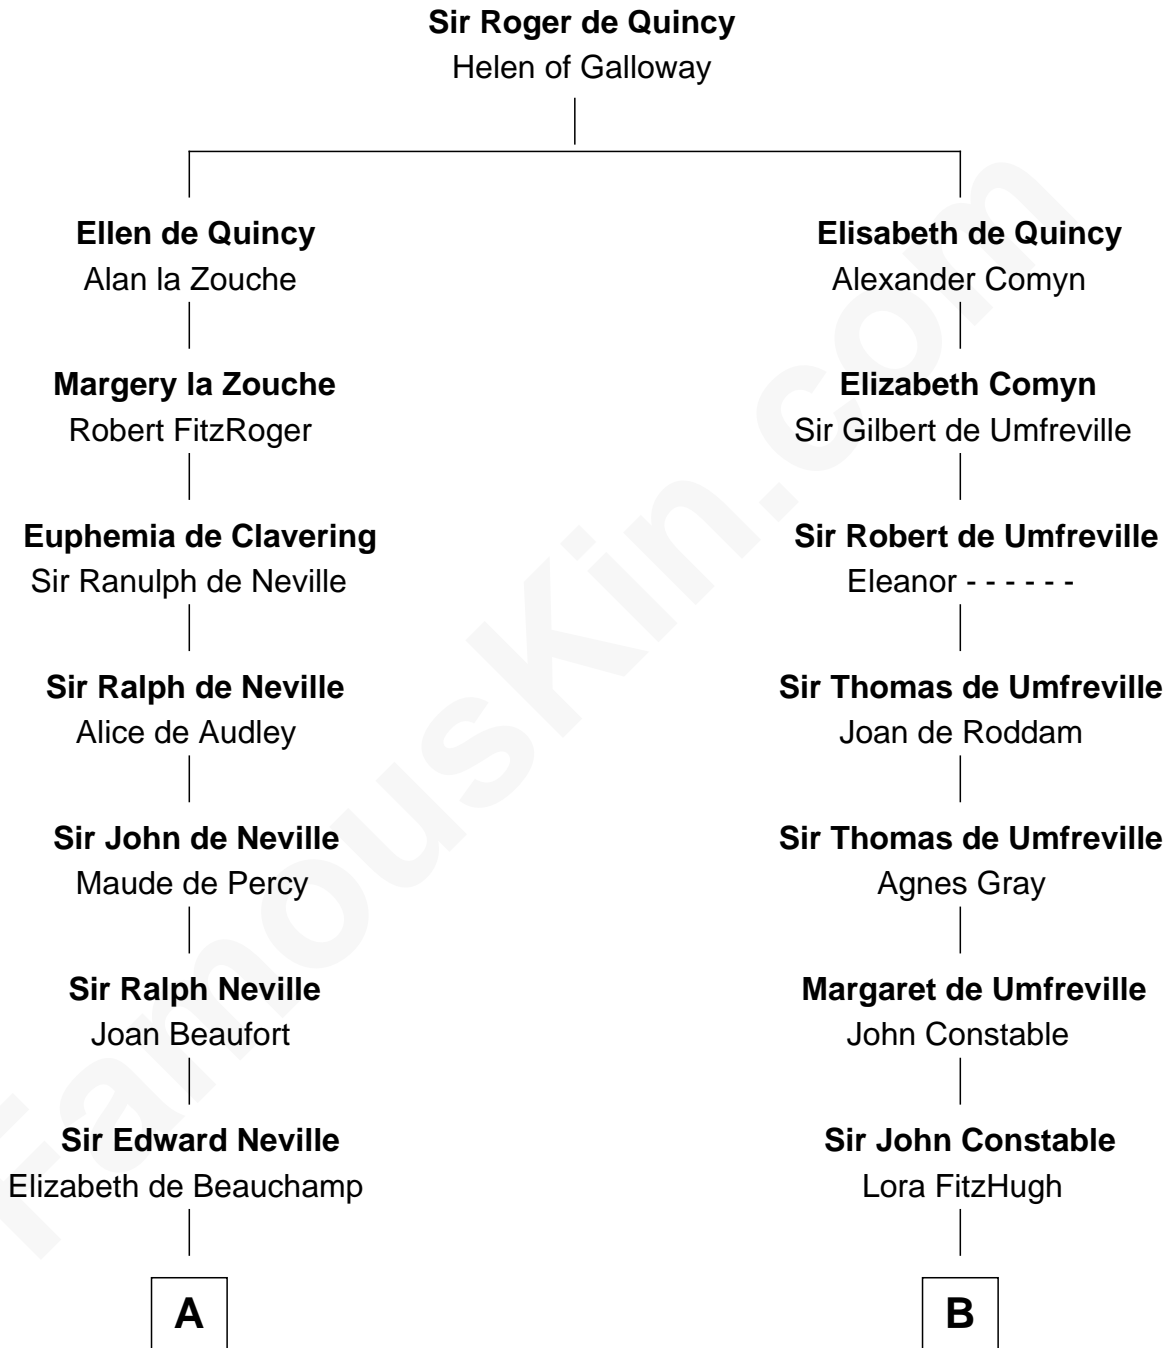

# FamousKin.com Relationship Chart of

**Harry F. Byrd**

*50th Governor of Virginia*

21st cousin of

**Judy Garland**

*Singer and Movie Actress*

**C**

**Thomas Taylor Byrd**

Mary Armistead

**Richard Evelyn Byrd**

Anne Harrison

**Col. William Byrd**

Jane Meriwether Rivers

**Richard Evelyn Byrd**

Eleanor Bolling Flood

**Harry F. Byrd**

*50th Governor of Virginia*

**D**

**Richard Baugh**

Elizabeth Pepper Harwell

**John Aldridge Baugh**

Mary Ann Marable

**Elizabeth Baugh**

William Tecumseh Gumm