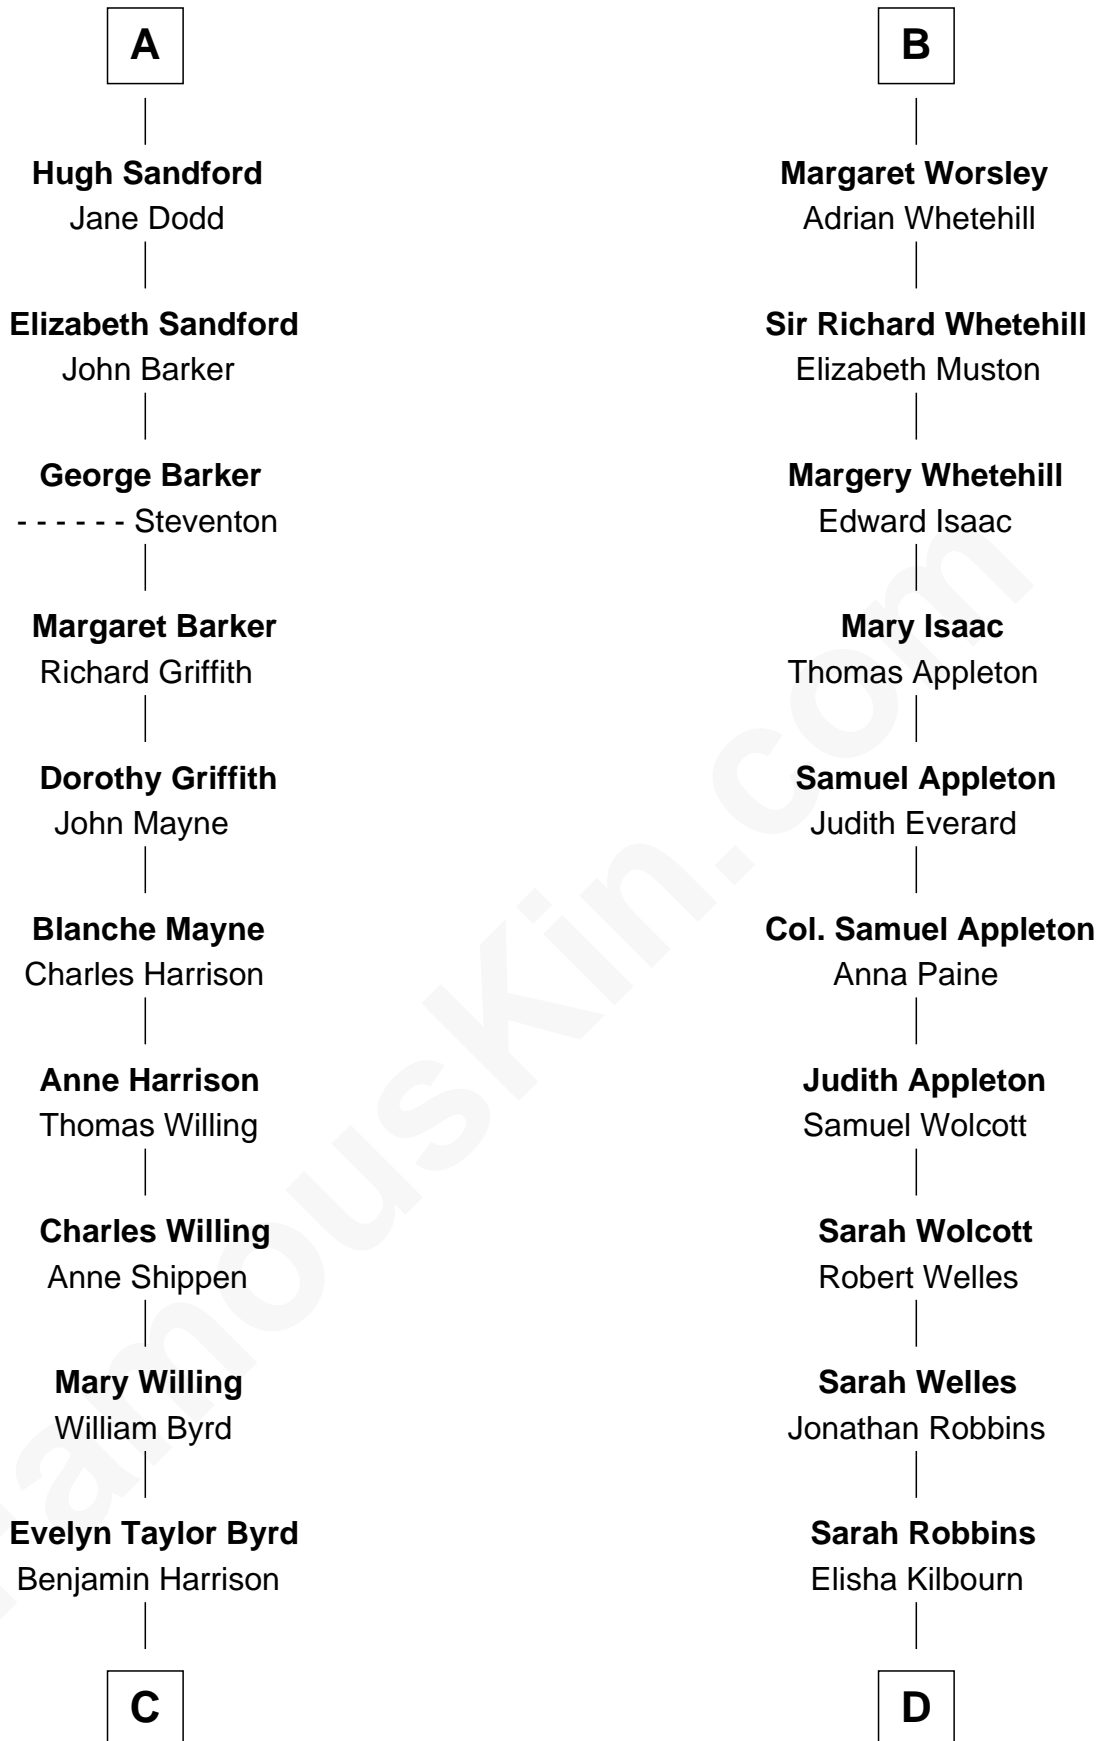

FamousKin.com Relationship Chart of

Harry F. Byrd

50th Governor of Virginia

18th cousin 2 times removed of

Eliphalet Remington

Founder of Remington Arms Company

Sir Roger de Somery

Nichole d'Aubenev

Maud de Somery
Sir Henry de Erdington

Sir Henry de Erdington
Joan de Wolvey

Sir Giles de Erdington
Elizabeth de Tolthorpe

Margaret de Erdington
Sir Roger Corbet

Sir Robert Corbet
Margaret - - - - -

Juliana Corbet
Sir John Sandford

Richard Sandford
Jane Bromley

A

Joan de Somery
John IV le Strange

John V le Strange
Maud de Walton

Elizabeth le Strange
Gruffydd ap Madog

Gruffydd Fychan ap Gruffydd
Elen ferch Thomas ap Llewelyn

Lowri ferch Gruffydd Fychan
Robert Puleston

Angharad Puleston
Edwart Trevor ap Daffyd

Rose Trevor ferch Edwart
Otevell Worsley

B

C

Anne Harrison
Richard Evelyn Byrd

Col. William Byrd
Jane Meriwether Rivers

Richard Evelyn Byrd
Eleanor Bolling Flood

Harry F. Byrd
50th Governor of Virginia