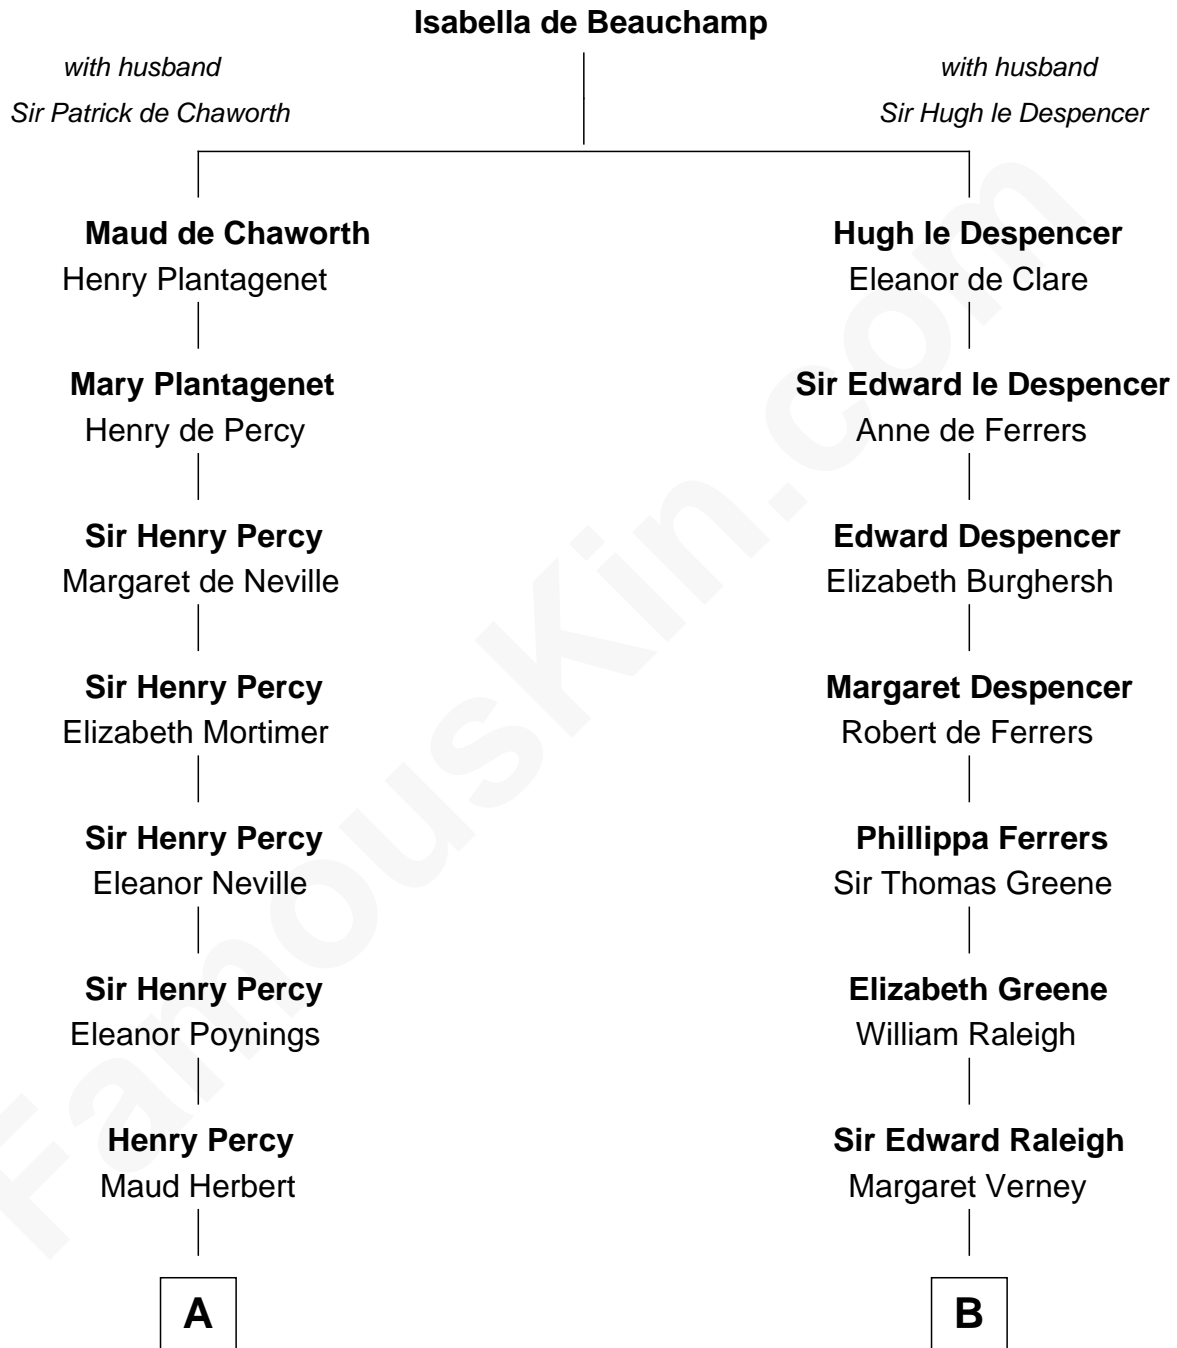

FamousKin.com Relationship Chart of

Harry F. Byrd

50th Governor of Virginia

18th cousin 3 times removed of

Lucretia (Rudolph) Garfield

First Lady of President James Garfield

C

Thomas Taylor Byrd
Mary Armistead

Richard Evelyn Byrd
Anne Harrison

Col. William Byrd
Jane Meriwether Rivers

Richard Evelyn Byrd
Eleanor Bolling Flood

Harry F. Byrd
50th Governor of Virginia

D

Arabella Greene Mason
Zebulon Rudolph

Lucretia (Rudolph) Garfield
First Lady of James Garfield