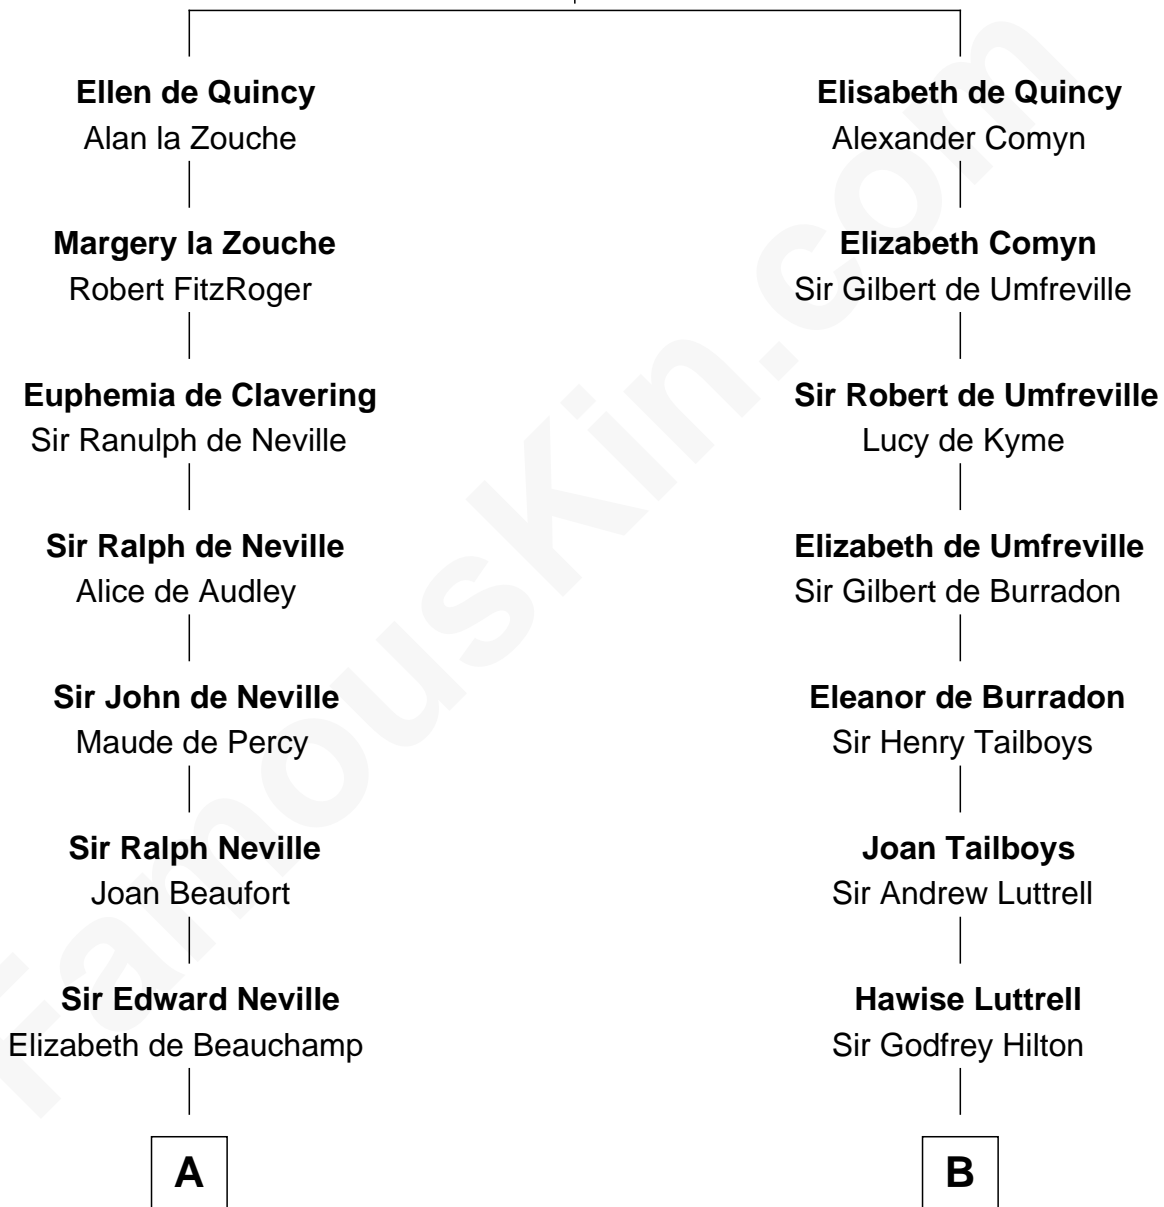

## Relationship Chart of

### Harry F. Byrd

50th Governor of Virginia

20th cousin 1 time removed of

### Lucretia (Rudolph) Garfield

First Lady of President James Garfield

**Sir Roger de Quincy**  
Helen of Galloway

**C**

**Thomas Taylor Byrd**

Mary Armistead

**Richard Evelyn Byrd**

Anne Harrison