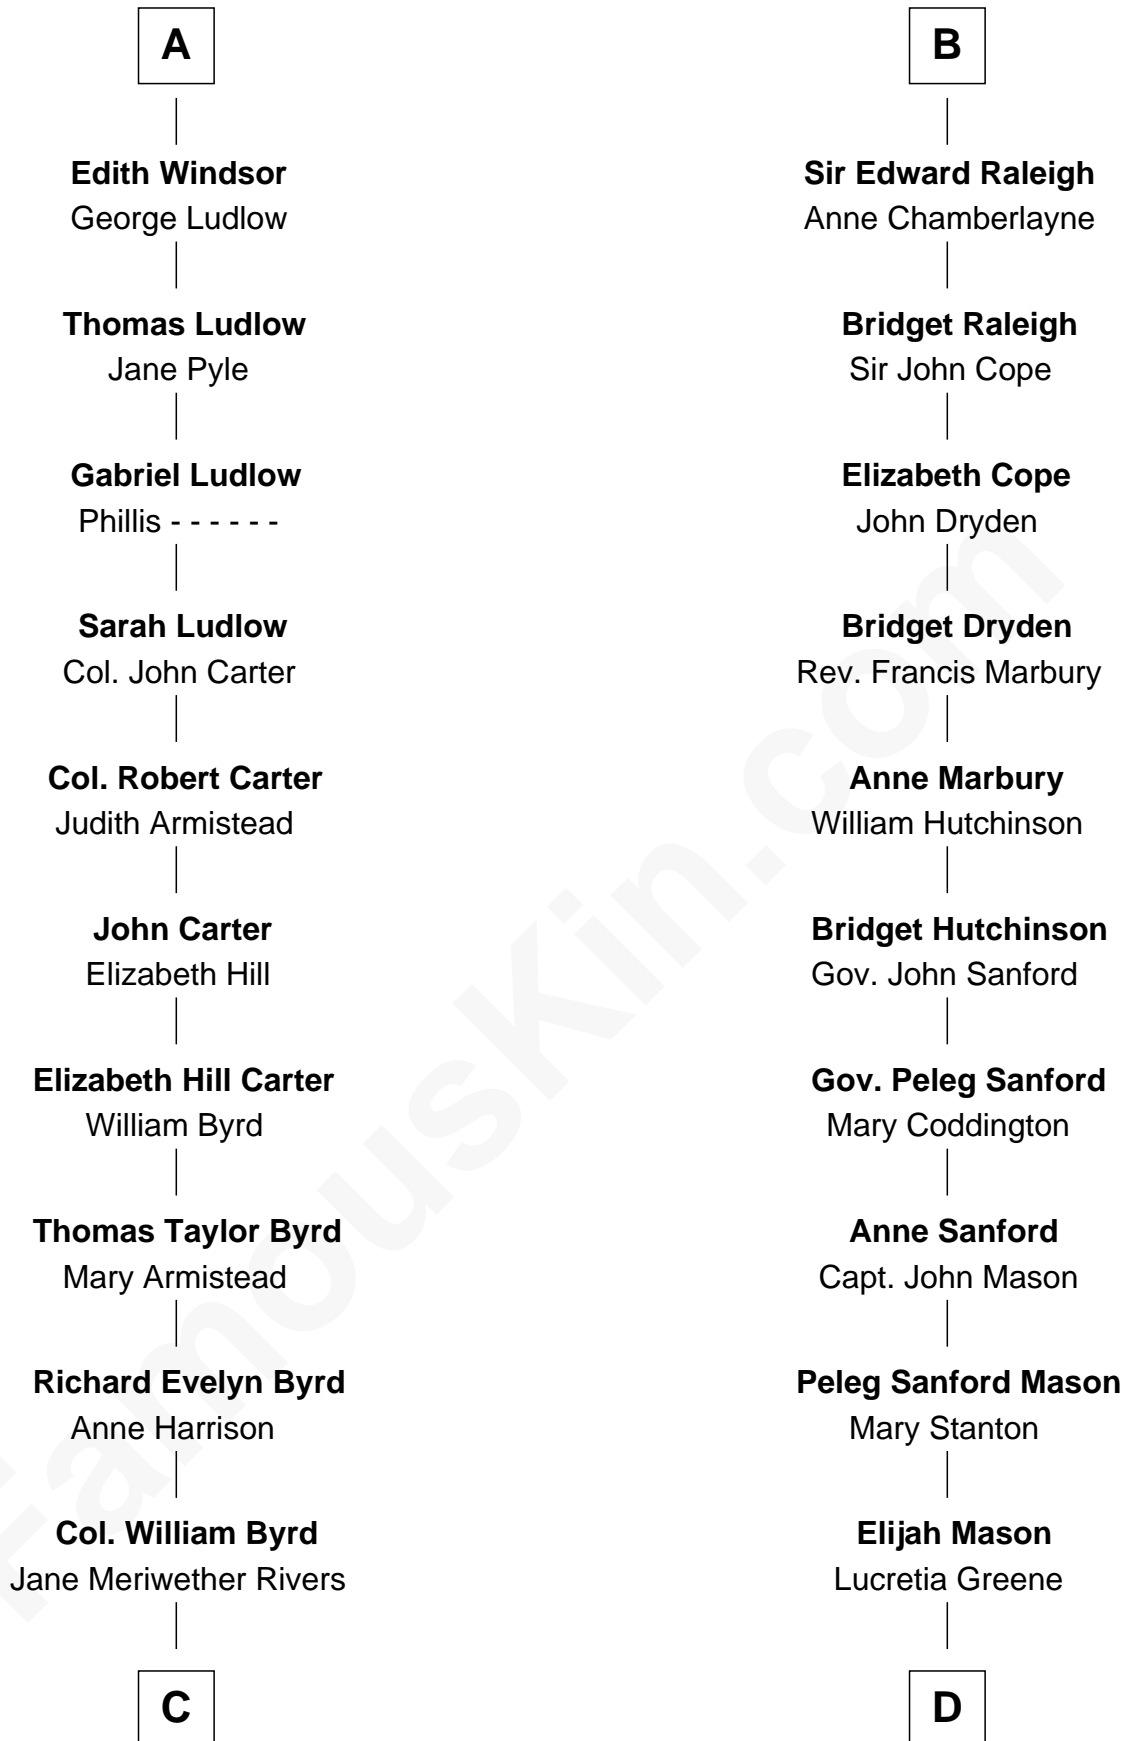

FamousKin.com Relationship Chart of

Harry F. Byrd

50th Governor of Virginia

18th cousin of

Lucretia (Rudolph) Garfield

First Lady of President James Garfield

Humphrey de Bohun

Elizabeth Plantagenet

C

Richard Evelyn Byrd
Eleanor Bolling Flood

Harry F. Byrd
50th Governor of Virginia

D

Arabella Greene Mason
Zebulon Rudolph

Lucretia (Rudolph) Garfield
First Lady of James Garfield

FamousKin.com