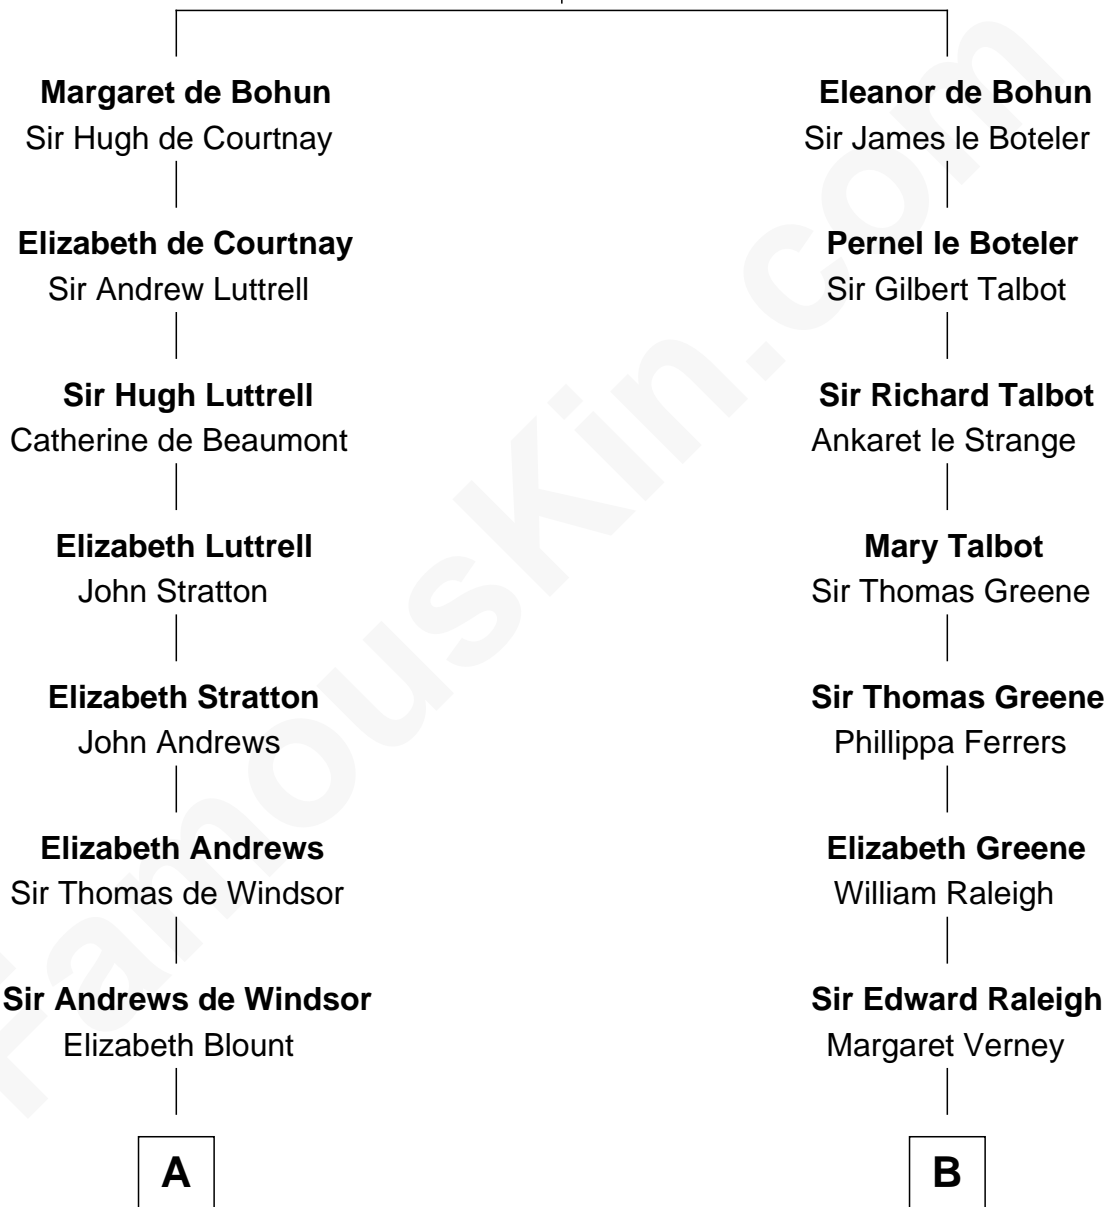

FamousKin.com Relationship Chart of

Harry F. Byrd

50th Governor of Virginia

18th cousin of

Lucretia (Rudolph) Garfield

First Lady of President James Garfield

Humphrey de Bohun

Elizabeth Plantagenet

C

Richard Evelyn Byrd
Eleanor Bolling Flood

Harry F. Byrd
50th Governor of Virginia

D

Arabella Greene Mason
Zebulon Rudolph

Lucretia (Rudolph) Garfield
First Lady of James Garfield

FamousKin.com