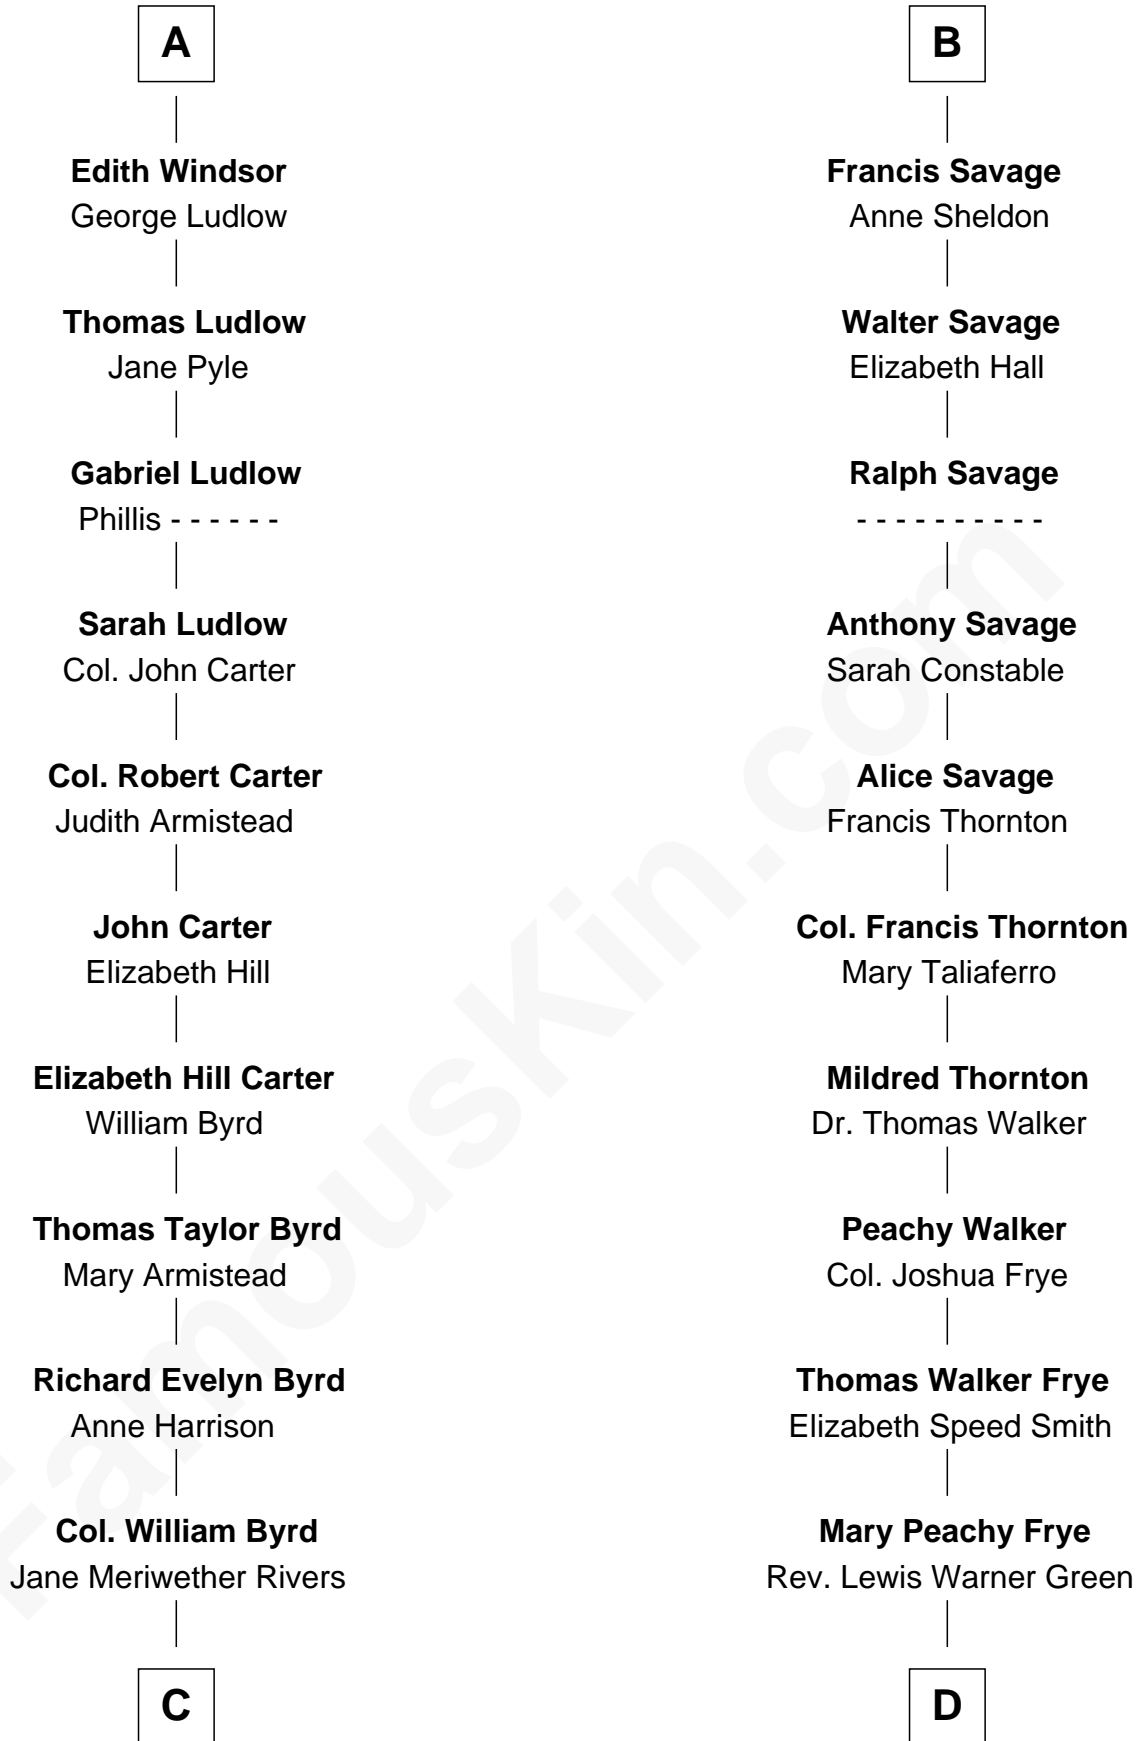

# FamousKin.com Relationship Chart of

**Harry F. Byrd**

*50th Governor of Virginia*

18th cousin 1 time removed of

**Adlai Stevenson II**

*31st Governor of Illinois*

**Humphrey de Bohun**

Elizabeth Plantagenet

**C**

**Richard Evelyn Byrd**  
Eleanor Bolling Flood

**Harry F. Byrd**  
*50th Governor of Virginia*

**D**

**Letitia Green**  
Adlai Ewing Stevenson

**Lewis Green Stevenson**  
Helen Louise Davis

**Adlai Stevenson II**  
*31st Governor of Illinois*