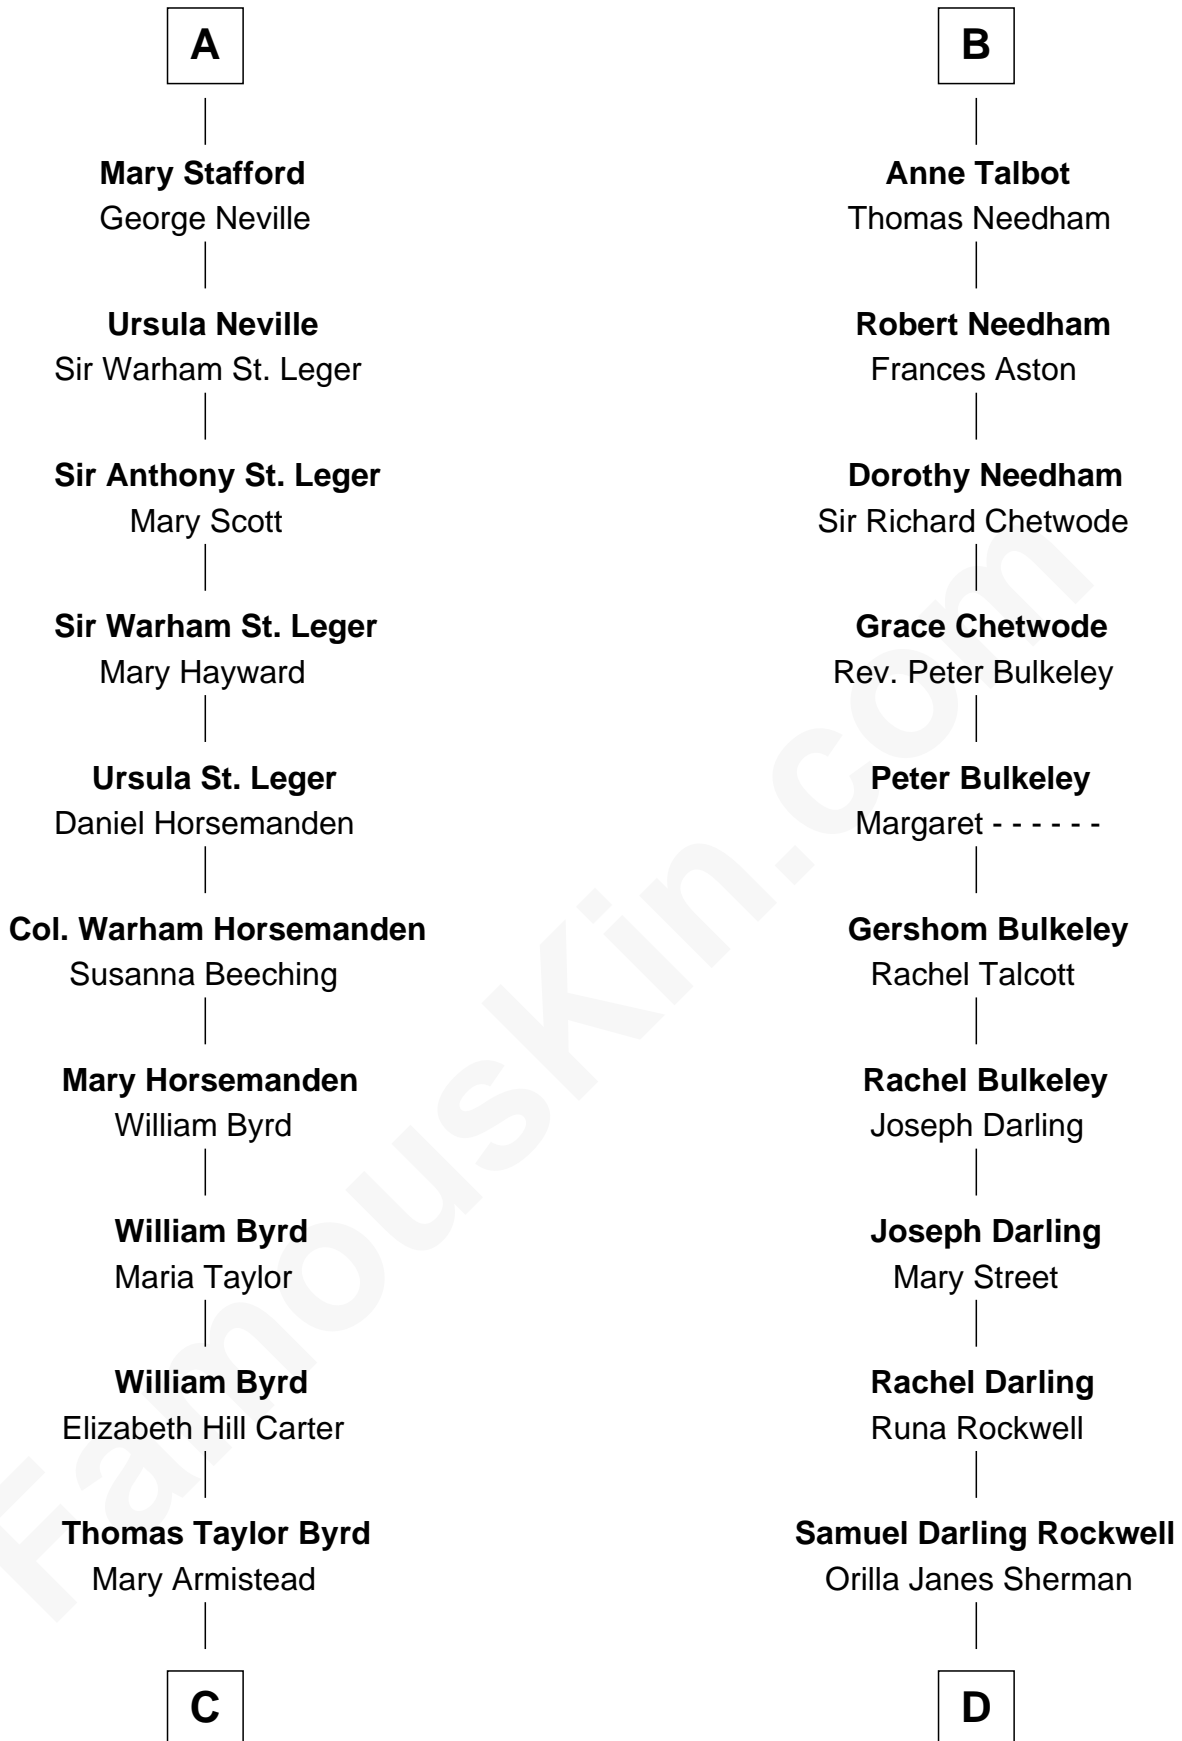

# FamousKin.com Relationship Chart of

**Harry F. Byrd**

*50th Governor of Virginia*

19th cousin 1 time removed of

**Norman Rockwell**

*American Artist*

**Henry Plantagenet**

Maud de Chaworth

**Sir Henry Percy**

Eleanor Poynings

**Henry Percy**

Maud Herbert

**Eleanor Percy**

Edward Stafford

**A**

**Eleanor Plantagenet**

Richard Fitzalan

**Sir Richard Fitzalan**

Elizabeth de Bohun

**Joan Fitzalan**

Sir William Beauchamp

**Joan Beauchamp**

James Butler

**Elizabeth Butler**

John Talbot

**Sir Gilbert Talbot**

Audrey Cotton

**Sir John Talbot**

Margaret Troutbeck

**B**

**C**

**Richard Evelyn Byrd**