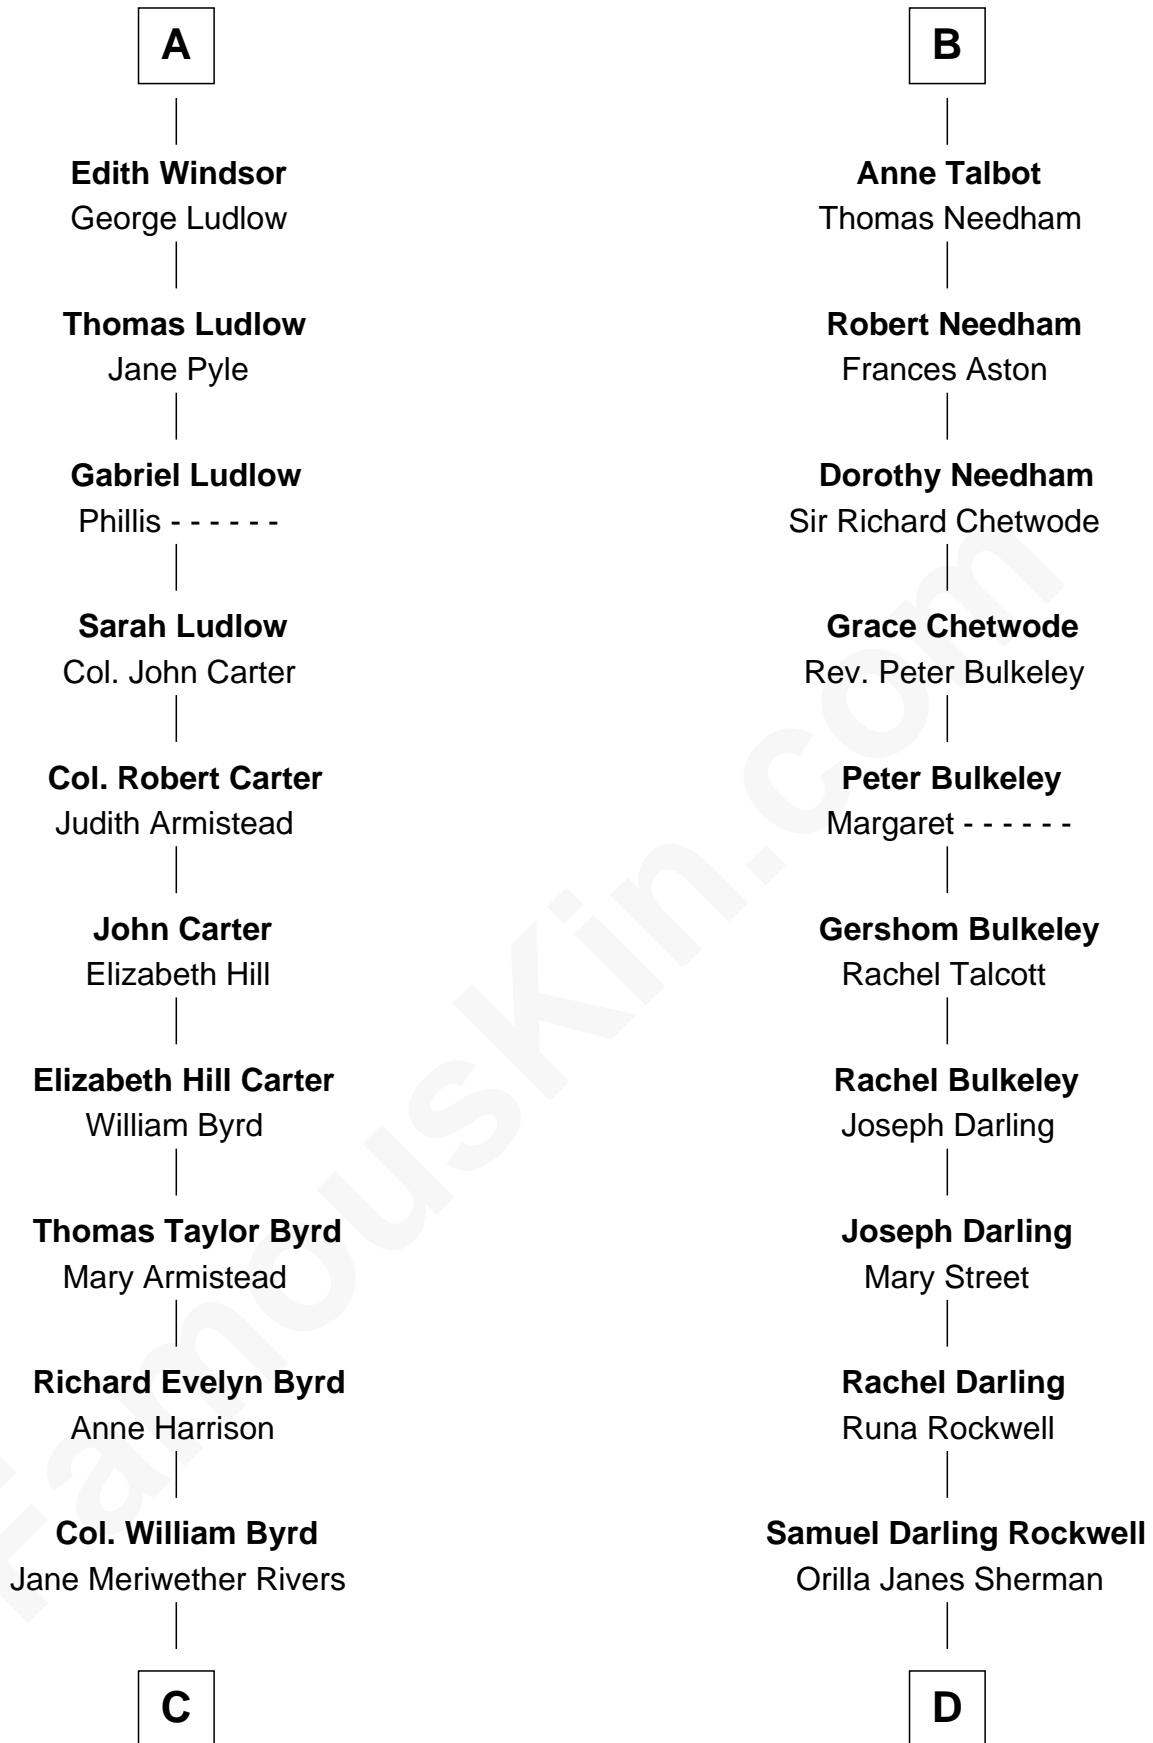

FamousKin.com Relationship Chart of

Harry F. Byrd

50th Governor of Virginia

18th cousin 1 time removed of

Norman Rockwell

American Artist

Humphrey de Bohun

Elizabeth Plantagenet

C

Richard Evelyn Byrd
Eleanor Bolling Flood

Harry F. Byrd
50th Governor of Virginia

D

John William Rockwell
Phebe Boyce Waring

Jarvis Waring Rockwell
Anne Mary Hill

Norman Rockwell
American Artist

FamousKin.com