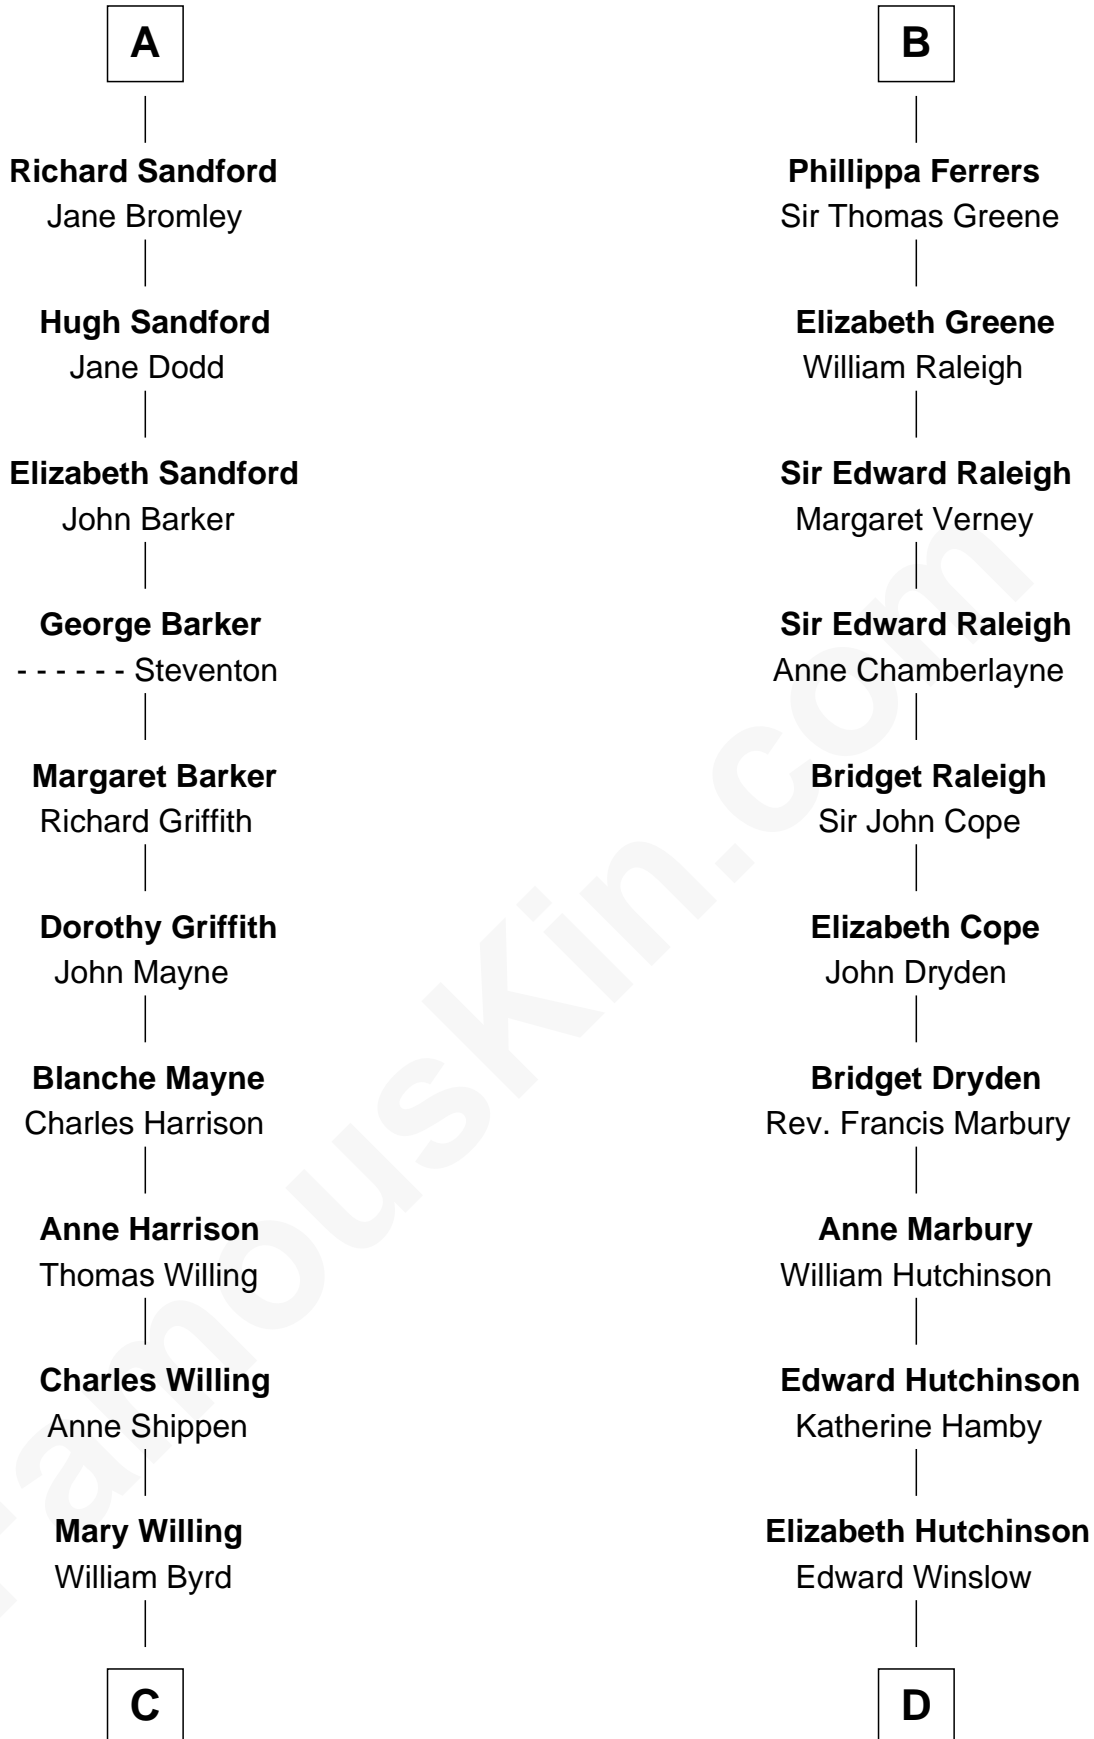

FamousKin.com Relationship Chart of

Harry F. Byrd

50th Governor of Virginia

20th cousin 1 time removed of

Nicholas Gilman

Signer of the U.S. Constitution

William d'Aubenev

Mabel of Chester

C

Evelyn Taylor Byrd

Benjamin Harrison

Anne Harrison

Richard Evelyn Byrd

Col. William Byrd

Jane Meriwether Rivers

Richard Evelyn Byrd

Eleanor Bolling Flood

Harry F. Byrd

50th Governor of Virginia

D

Anna Winslow

John Taylor

Rev. John Taylor

Elizabeth Rogers