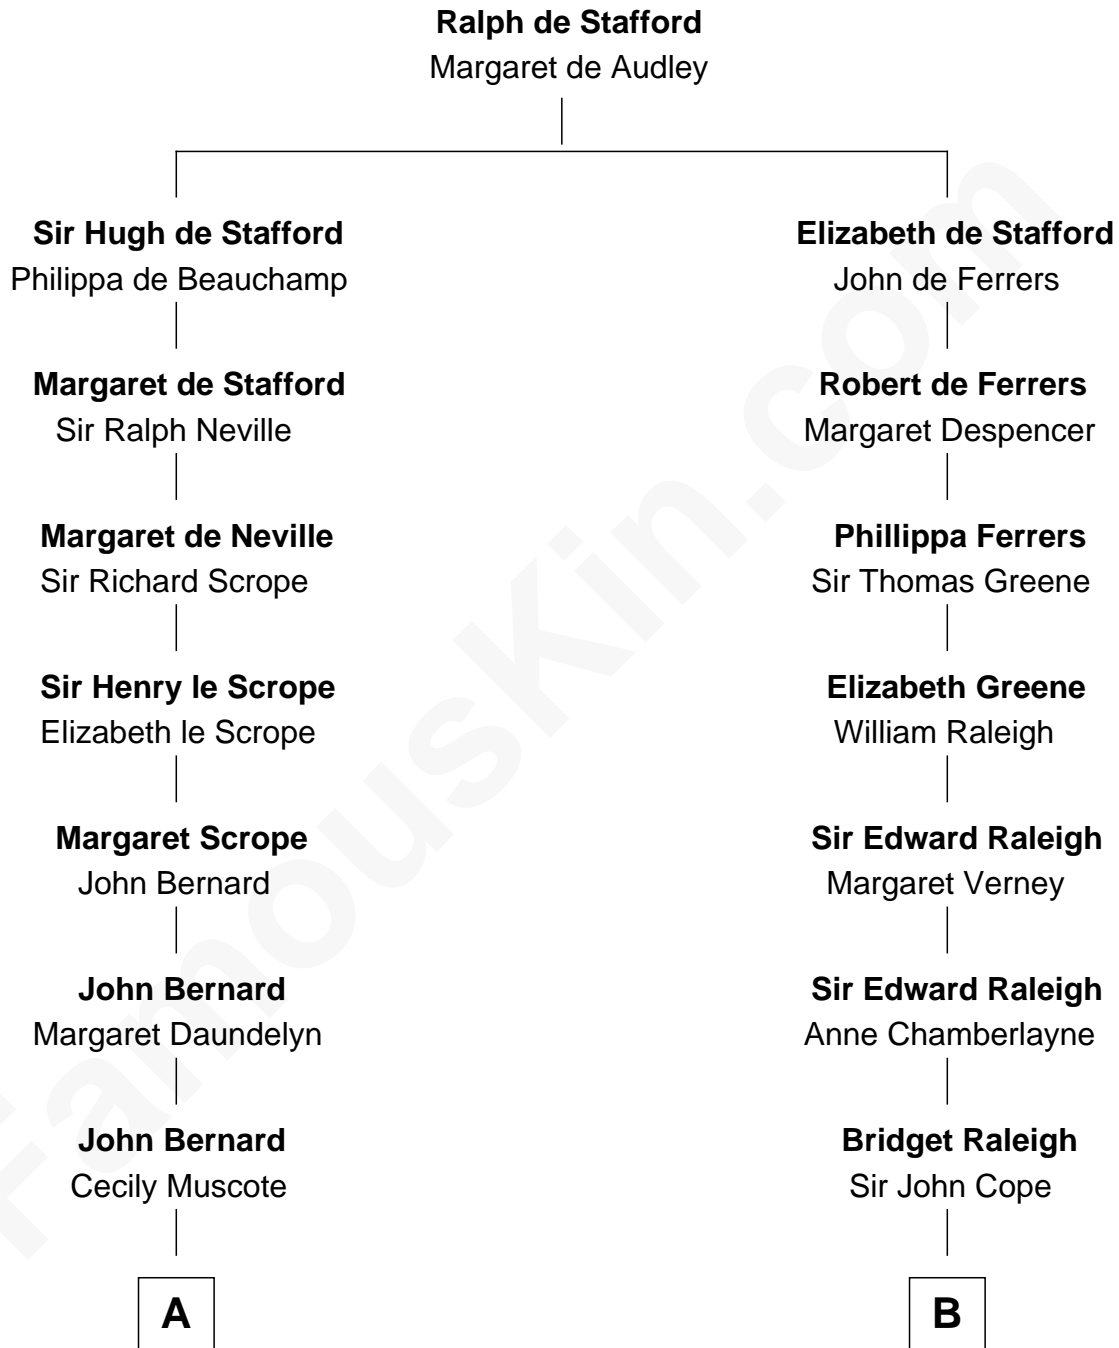

FamousKin.com Relationship Chart of

Harry F. Byrd

50th Governor of Virginia

15th cousin 2 times removed of

Nicholas Gilman

Signer of the U.S. Constitution

A

Francis Bernard
Alice Hazlewood

Elizabeth Bernard
Thomas Harrison

Probable

Benjamin Harrison
Mary - - - - -

Benjamin Harrison
Hannah Churchill

Nathaniel Harrison
Mary Cary

Nathaniel Harrison
Mary Digges

Benjamin Harrison
Evelyn Taylor Byrd