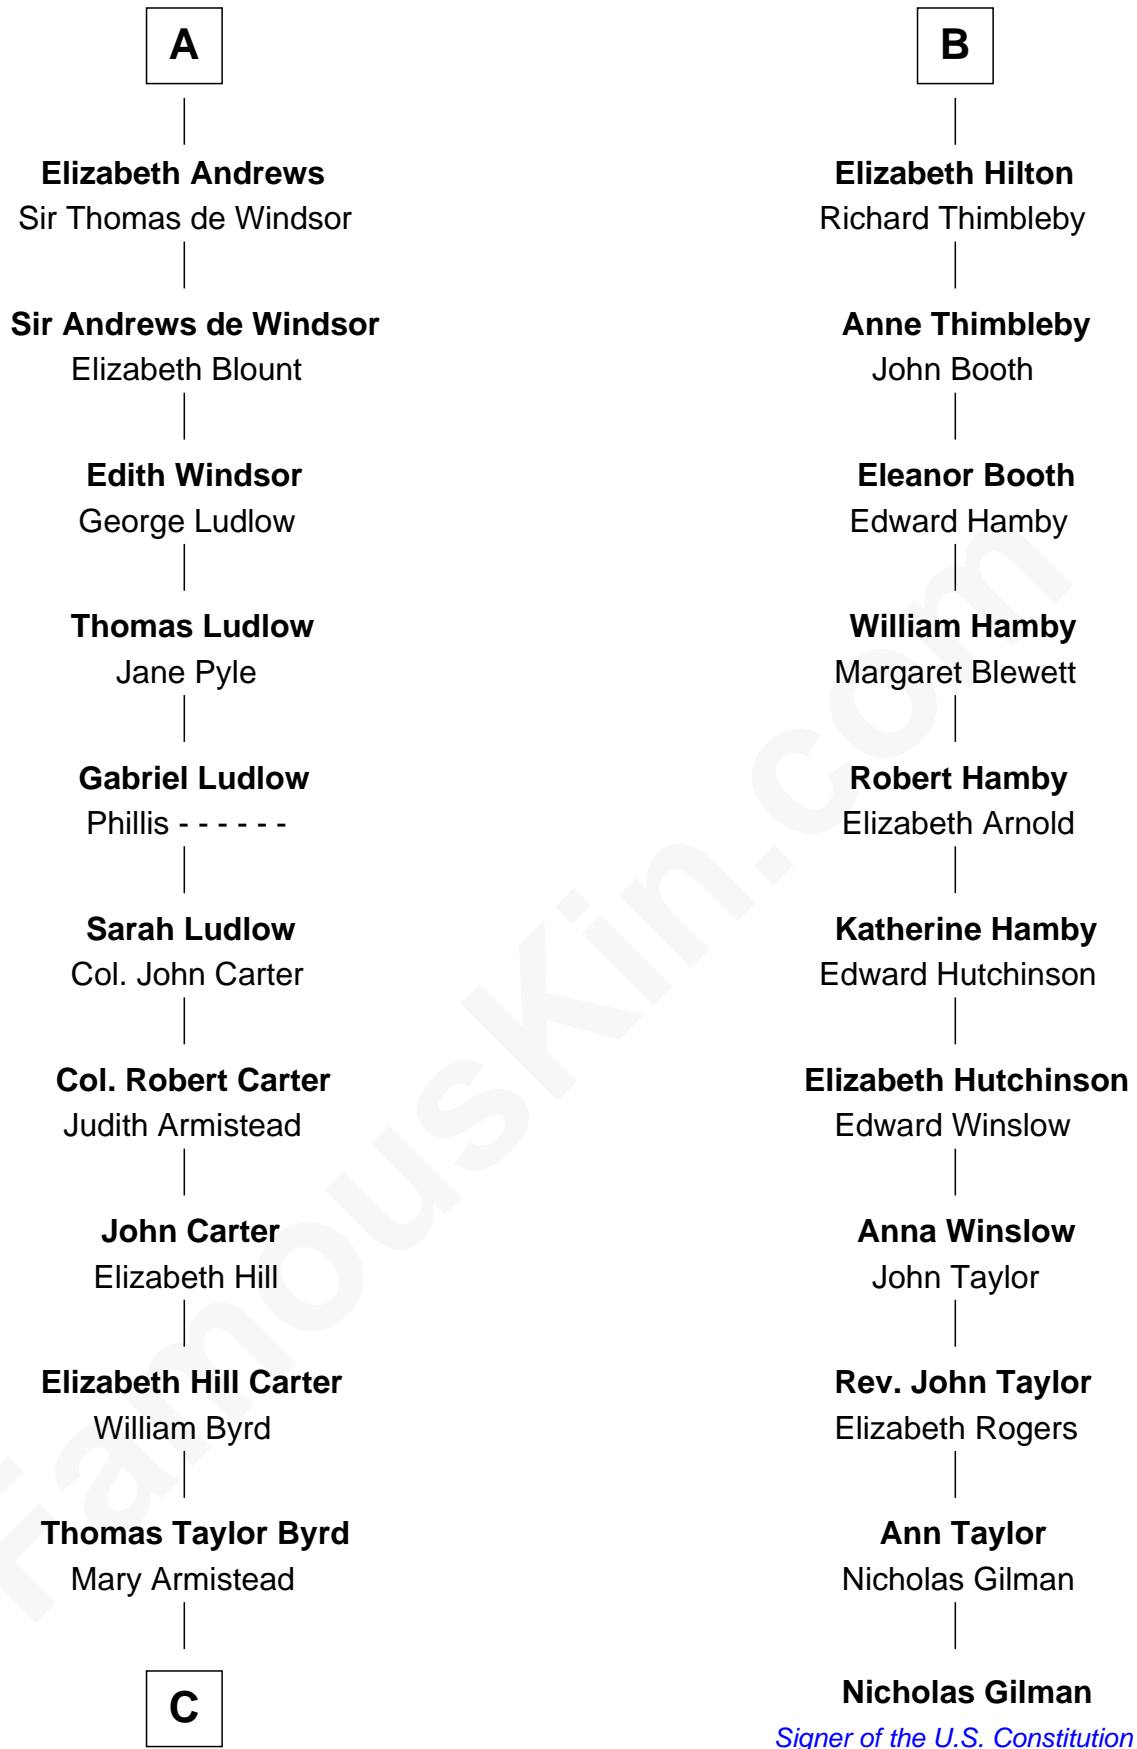

FamousKin.com Relationship Chart of

Harry F. Byrd

50th Governor of Virginia

17th cousin 3 times removed of

Nicholas Gilman

Signer of the U.S. Constitution

Sir Hugh le Despencer

Aveline Basset

Joan Tailboys

Hawise Luttrell

Sir Godfrey Hilton

Sir Godfrey Hilton

Margery Willoughby

B

C

Richard Evelyn Byrd