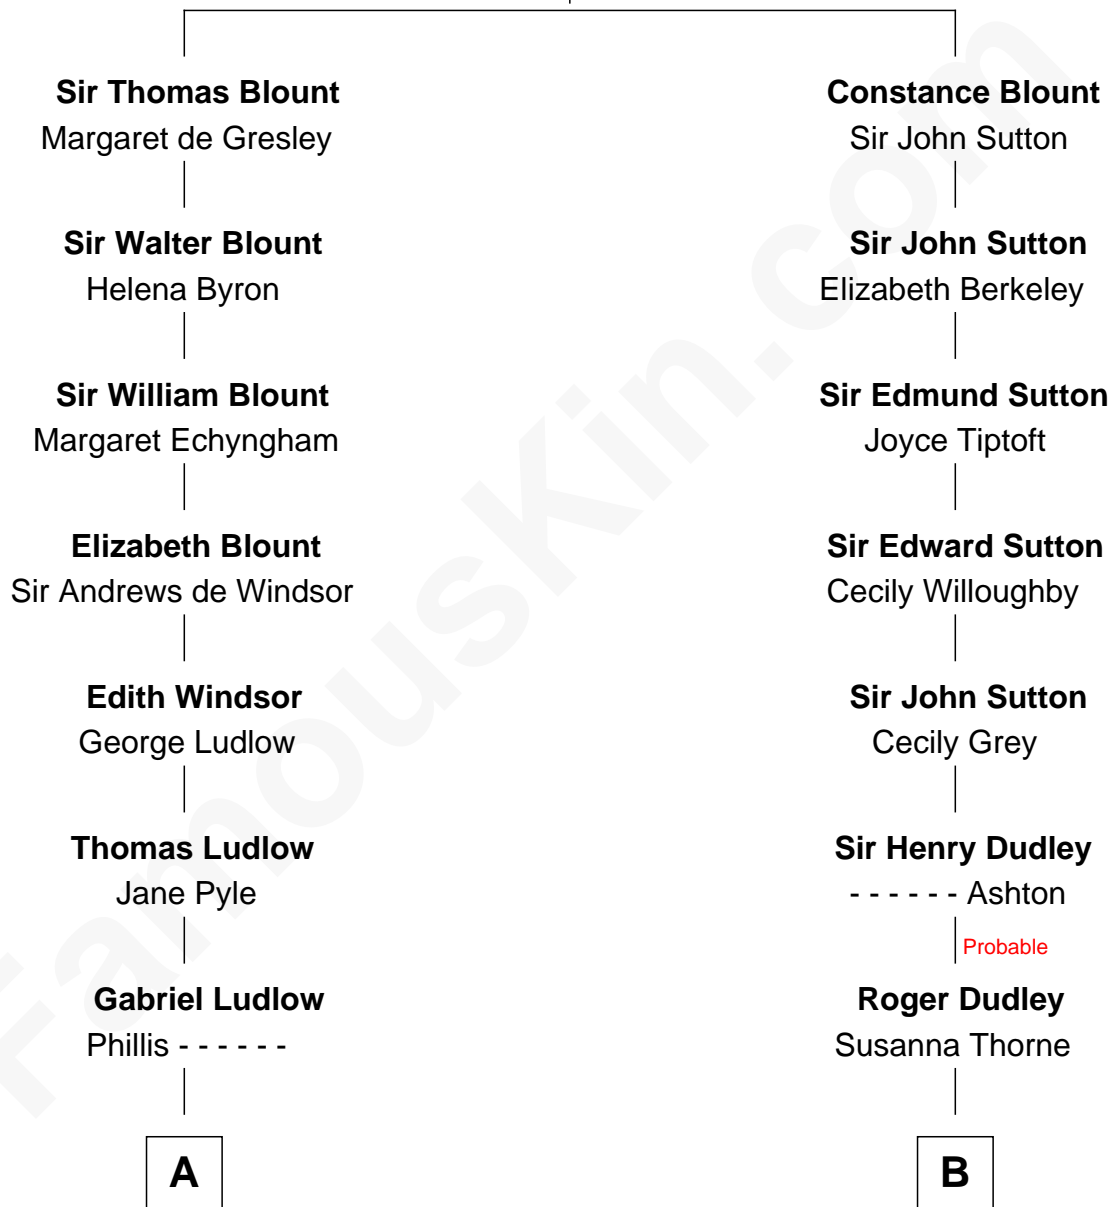

# FamousKin.com Relationship Chart of

**Harry F. Byrd**

*50th Governor of Virginia*

15th cousin 2 times removed of

**Tennessee Williams**

*Author of A Streetcar Named Desire*

**Sir Walter Blount**

Sancha de Ayala

**A**

**Sarah Ludlow**  
Col. John Carter

**Col. Robert Carter**  
Judith Armistead

**John Carter**  
Elizabeth Hill

**Elizabeth Hill Carter**  
William Byrd

**Thomas Taylor Byrd**  
Mary Armistead

**Richard Evelyn Byrd**  
Anne Harrison