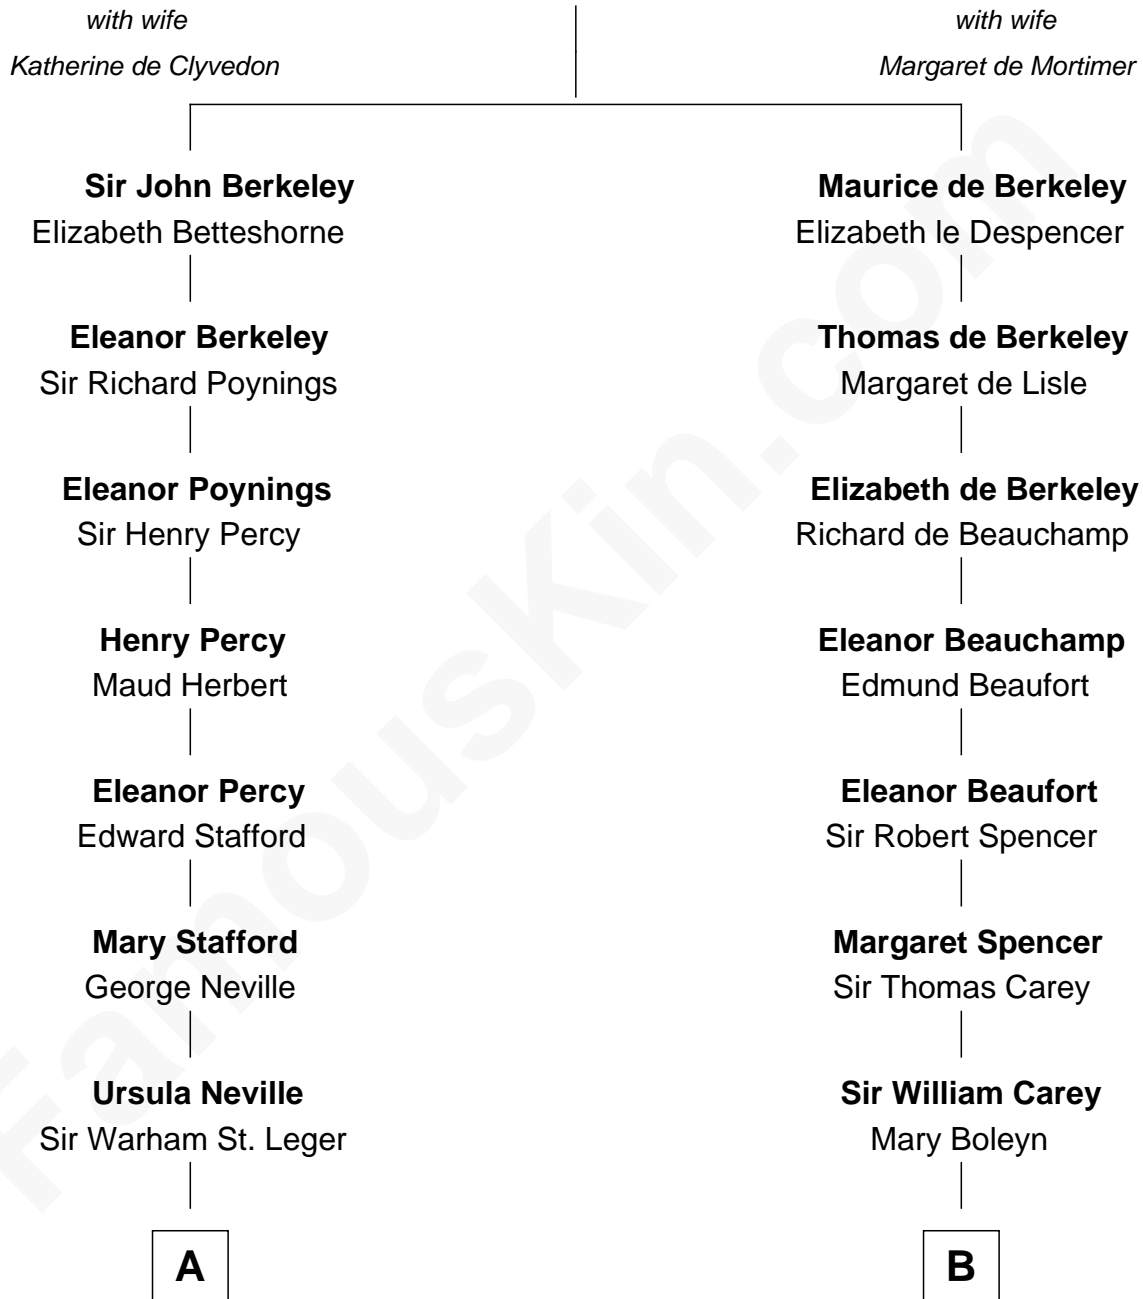

FamousKin.com Relationship Chart of

Harry F. Byrd

50th Governor of Virginia

18th cousin 1 time removed of

Liz Claiborne

Fashion Designer and Founder of Liz Claiborne Inc.

Thomas de Berkeley

C

Richard Evelyn Byrd
Eleanor Bolling Flood

Harry F. Byrd
50th Governor of Virginia

D

Fernand Claiborne
Marie Louise Villeré

Omer Villere Claiborne
Carolyn Louise Fenner

Liz Claiborne
Found of Liz Claiborne Inc.