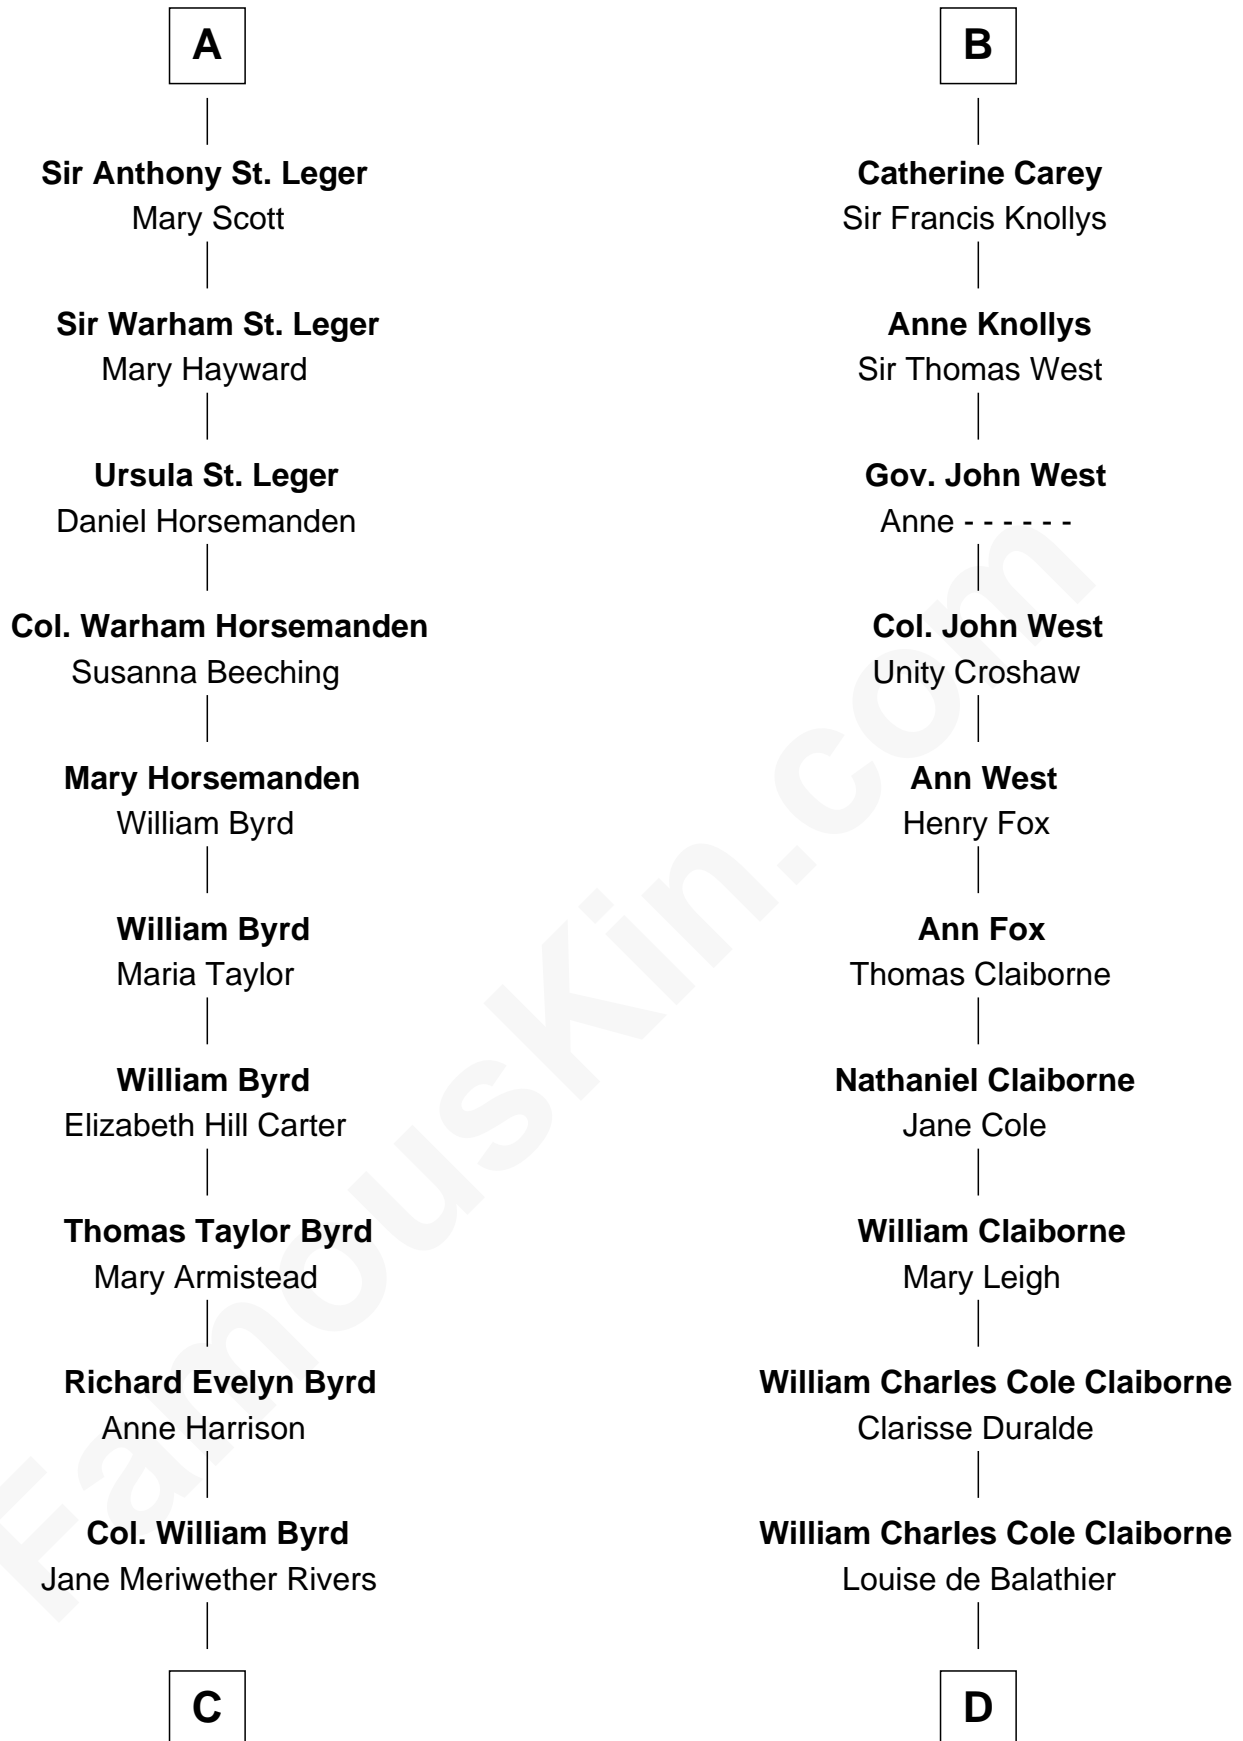

FamousKin.com Relationship Chart of

Harry F. Byrd

50th Governor of Virginia

18th cousin 1 time removed of

Liz Claiborne

Fashion Designer and Founder of Liz Claiborne Inc.

Thomas de Berkeley

C

Richard Evelyn Byrd
Eleanor Bolling Flood

Harry F. Byrd
50th Governor of Virginia

D

Fernand Claiborne
Marie Louise Villeré

Omer Villere Claiborne
Carolyn Louise Fenner

Liz Claiborne
Found of Liz Claiborne Inc.