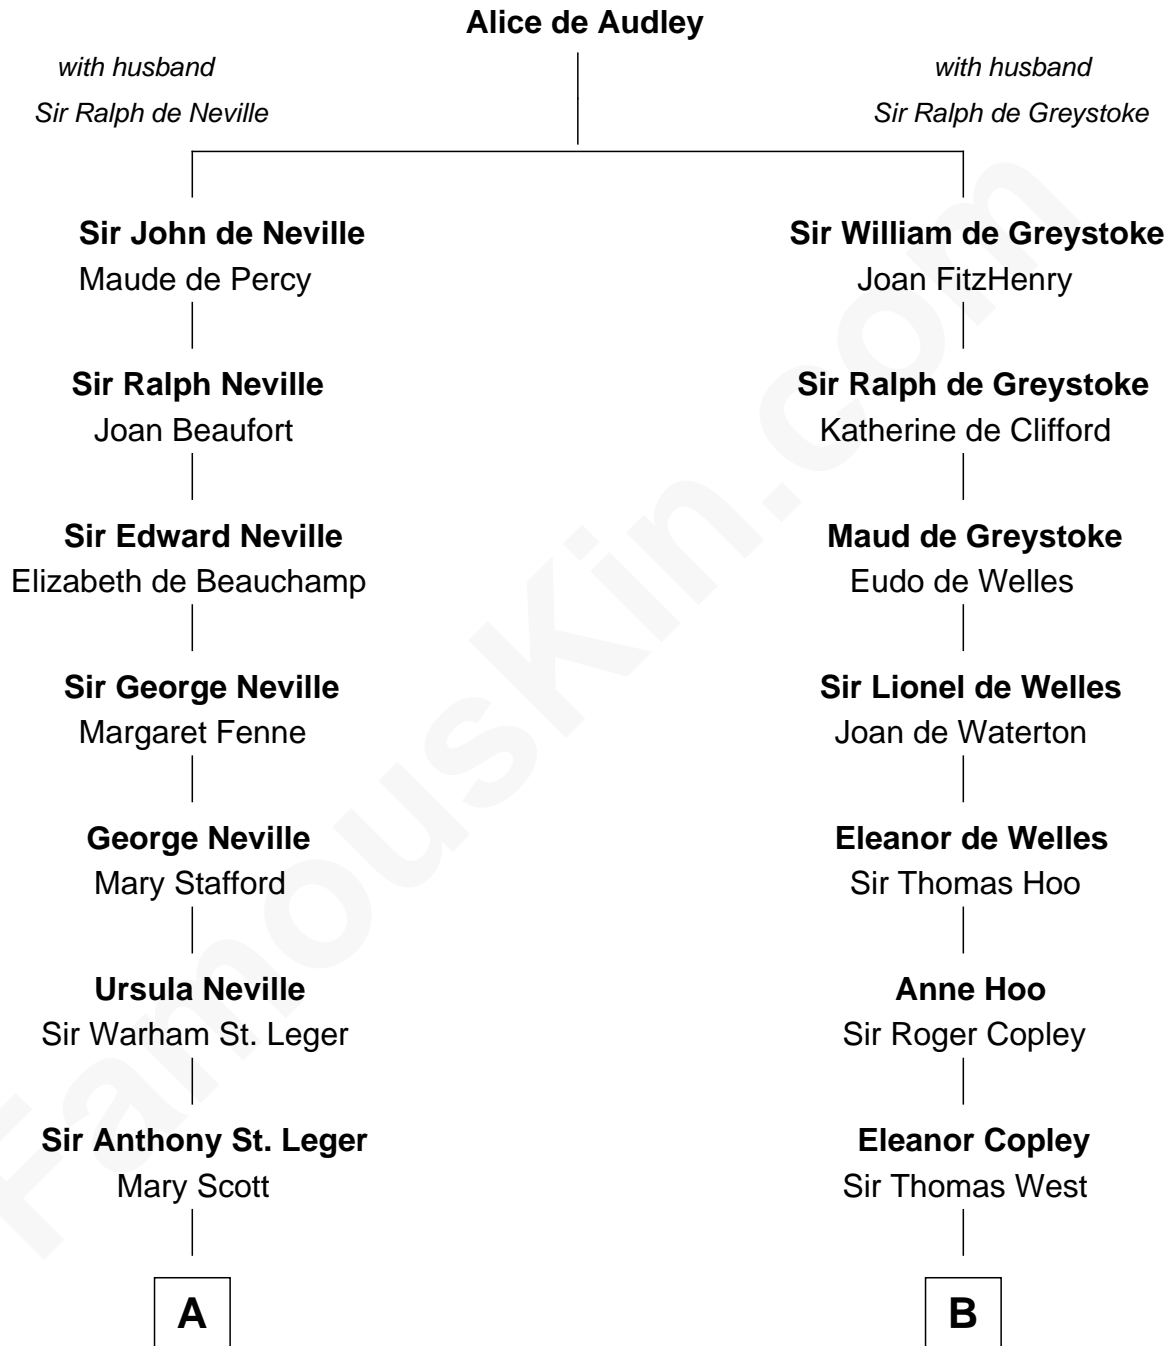

FamousKin.com Relationship Chart of

Harry F. Byrd

50th Governor of Virginia

17th cousin 3 times removed of

Liz Claiborne

Fashion Designer and Founder of Liz Claiborne Inc.

C

William Charles Cole Claiborne

Louise de Balathier

Fernand Claiborne

Marie Louise Villeré

Omer Villere Claiborne

Carolyn Louise Fenner

Liz Claiborne

Found of Liz Claiborne Inc.

FamousKin.com