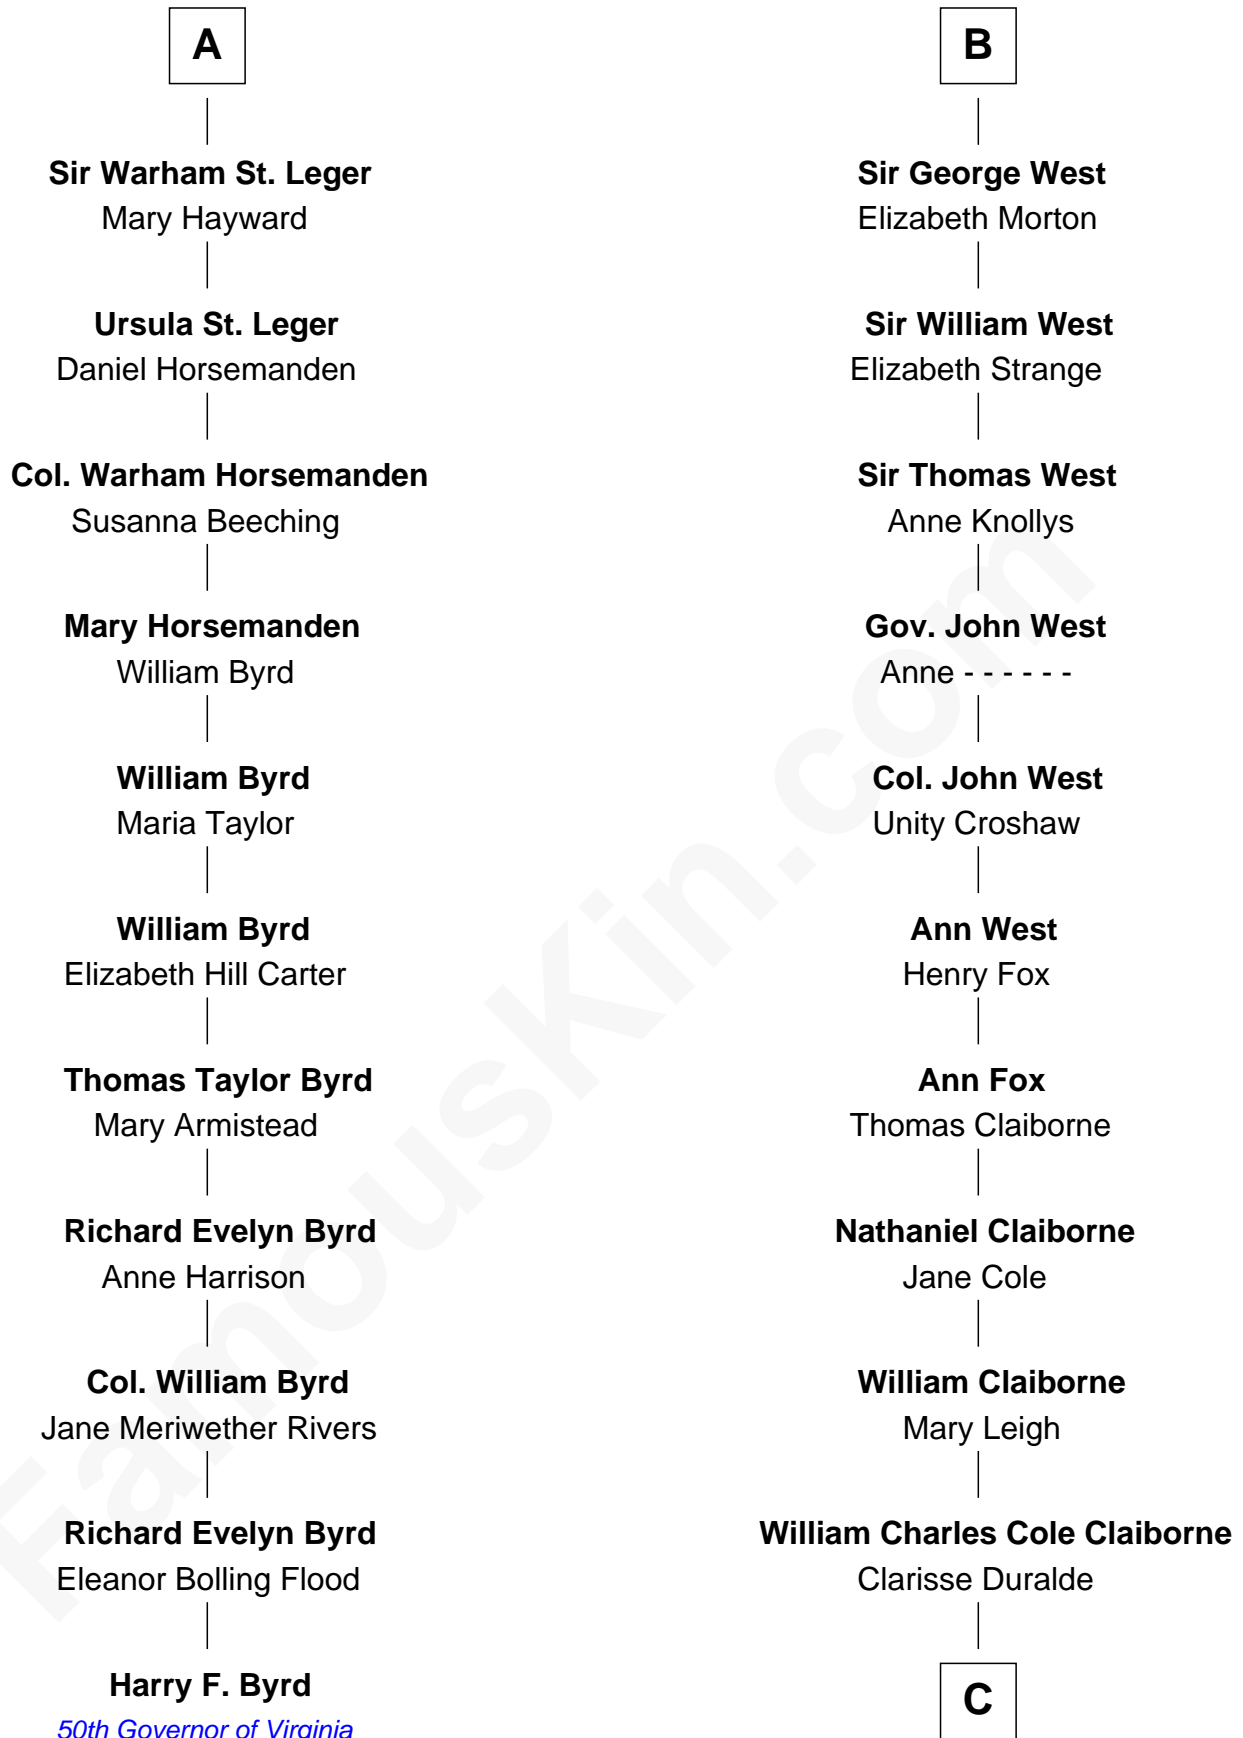

FamousKin.com Relationship Chart of

Harry F. Byrd

50th Governor of Virginia

17th cousin 3 times removed of

Liz Claiborne

Fashion Designer and Founder of Liz Claiborne Inc.

C

William Charles Cole Claiborne

Louise de Balathier

Fernand Claiborne

Marie Louise Villeré

Omer Villere Claiborne

Carolyn Louise Fenner

Liz Claiborne

Found of Liz Claiborne Inc.

FamousKin.com