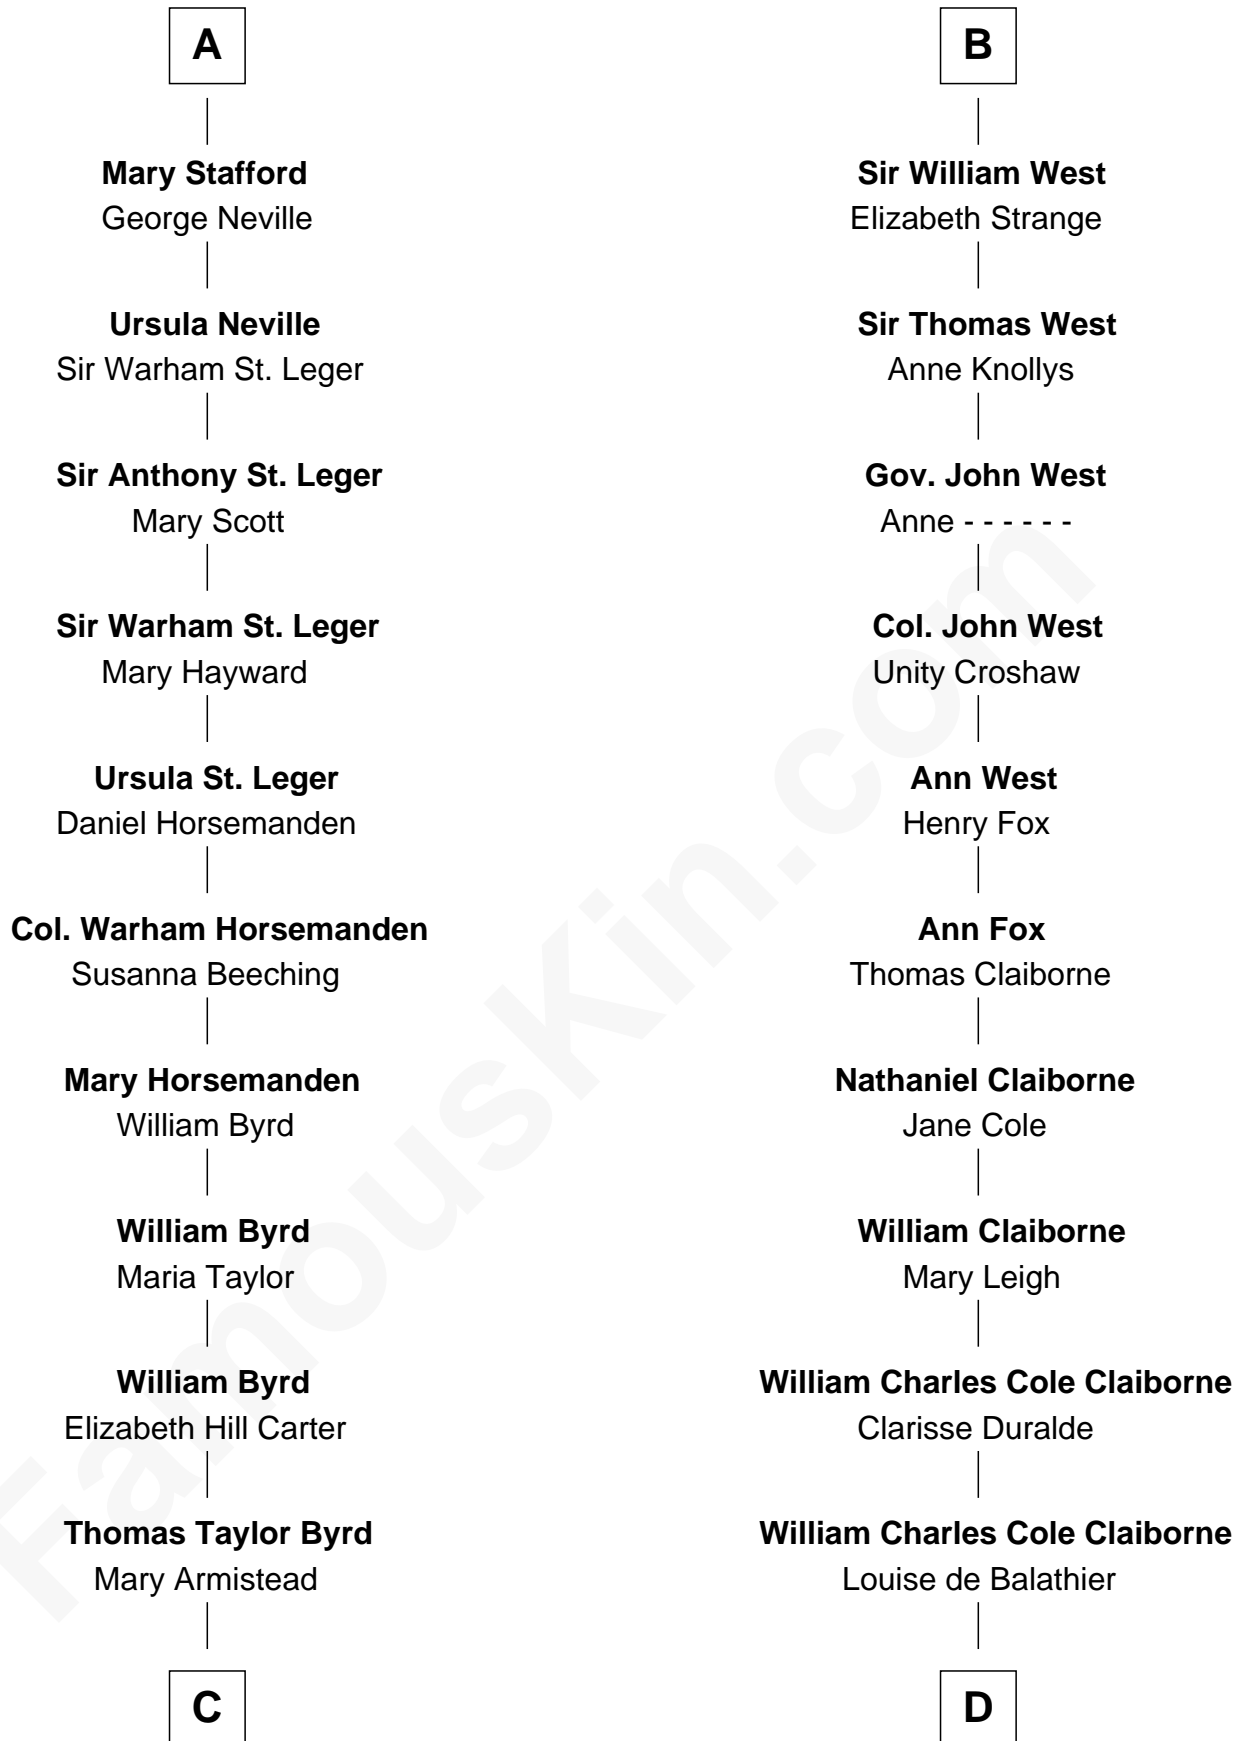

# FamousKin.com Relationship Chart of

**Harry F. Byrd**

*50th Governor of Virginia*

19th cousin 1 time removed of

**Liz Claiborne**

*Fashion Designer and Founder of Liz Claiborne Inc.*

**Henry Plantagenet**  
Maud de Chaworth

**Mary Plantagenet**  
Henry de Percy

**Sir Henry Percy**  
Margaret de Neville

**Sir Henry Percy**  
Elizabeth Mortimer

**Sir Henry Percy**  
Eleanor Neville

**Sir Henry Percy**  
Eleanor Poynings

**Henry Percy**  
Maud Herbert

**Eleanor Percy**  
Edward Stafford

**A**

**Joan of Lancaster**  
John de Mowbray

**Eleanor Mowbray**  
Roger de la Warre

**Joan de la Warre**  
Sir Thomas West

**Sir Reynold West**  
Margaret Thorley

**Sir Richard West**  
Katherine Hungerford

**Sir Thomas West**  
Eleanor Copley

**Sir George West**  
Elizabeth Morton

**B**

**C**

**Richard Evelyn Byrd**  
Anne Harrison

**Col. William Byrd**  
Jane Meriwether Rivers

**Richard Evelyn Byrd**  
Eleanor Bolling Flood