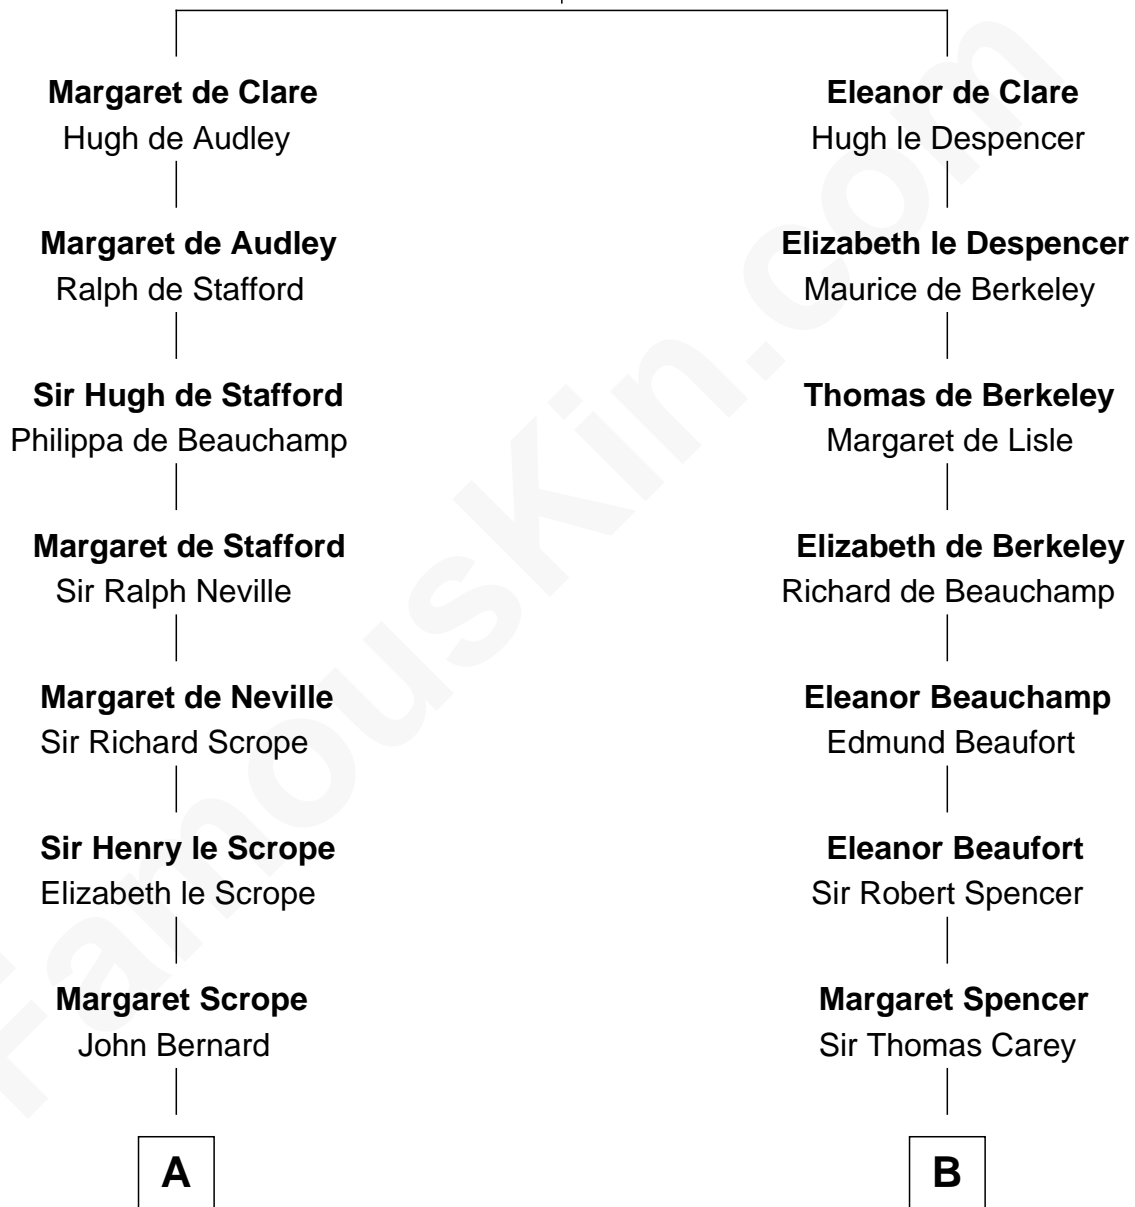

# FamousKin.com Relationship Chart of

**Harry F. Byrd**

*50th Governor of Virginia*

19th cousin 1 time removed of

**Liz Claiborne**

*Fashion Designer and Founder of Liz Claiborne Inc.*

**Sir Gilbert de Clare**

Joan of Acre

**C**

**Col. William Byrd**  
Jane Meriwether Rivers

**Richard Evelyn Byrd**  
Eleanor Bolling Flood

**Harry F. Byrd**  
*50th Governor of Virginia*

**D**

**William Charles Cole Claiborne**  
Louise de Balathier