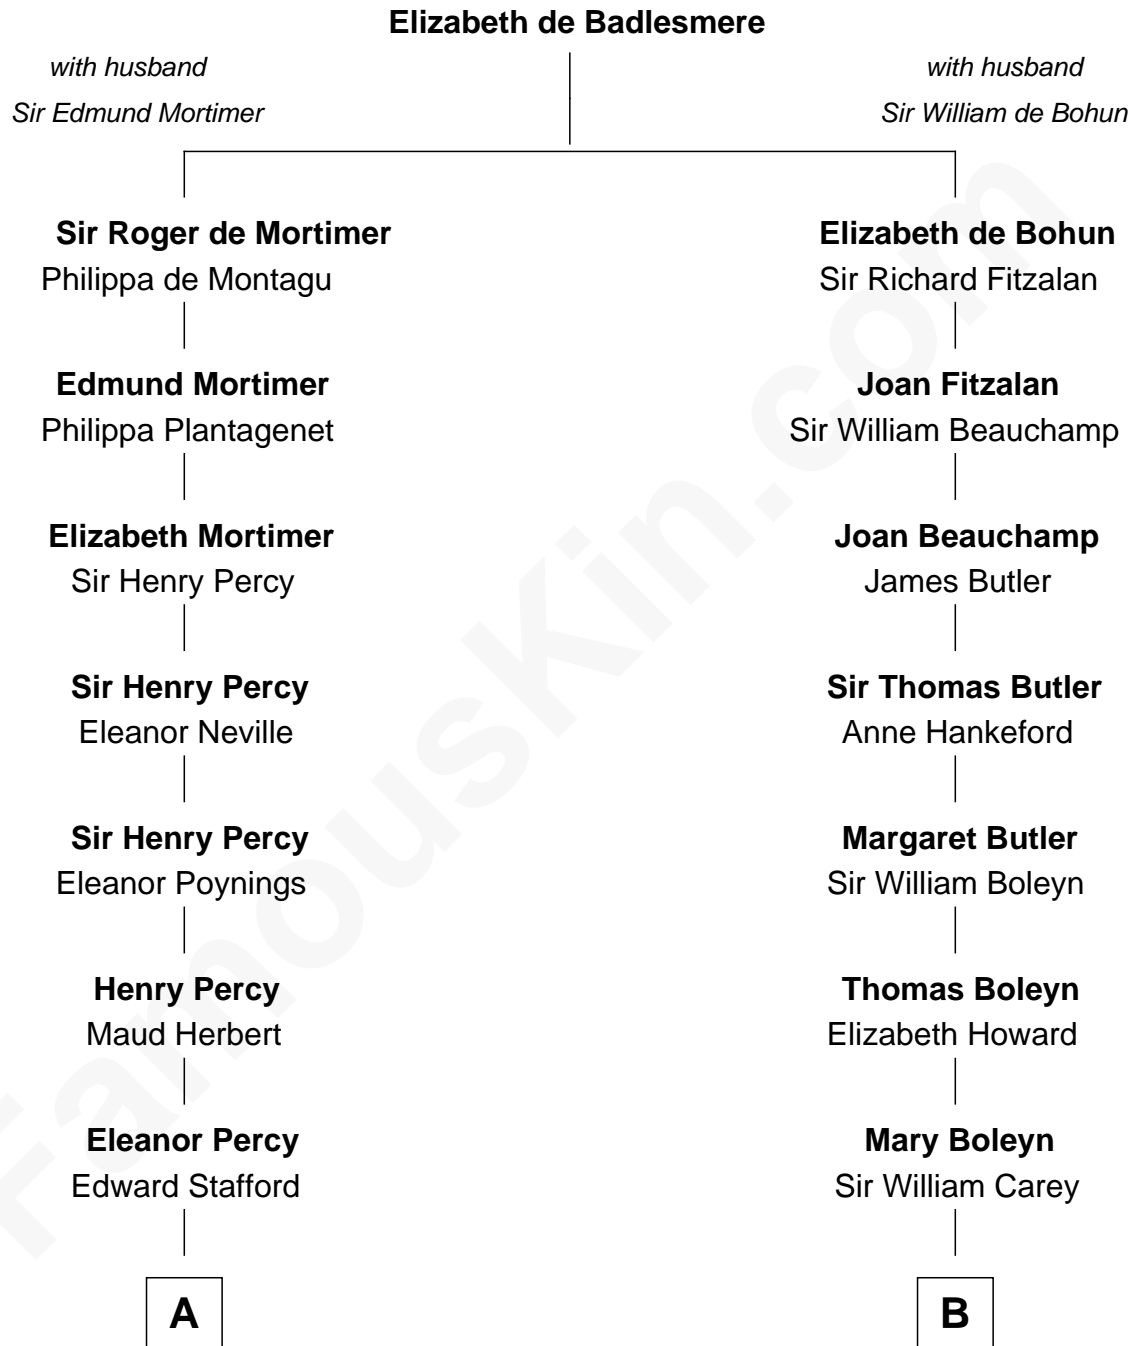

FamousKin.com Relationship Chart of

Harry F. Byrd

50th Governor of Virginia

19th cousin 1 time removed of

Liz Claiborne

Fashion Designer and Founder of Liz Claiborne Inc.

C

Richard Evelyn Byrd
Anne Harrison

Col. William Byrd
Jane Meriwether Rivers

Richard Evelyn Byrd
Eleanor Bolling Flood

Harry F. Byrd
50th Governor of Virginia

D

Fernand Claiborne
Marie Louise Villeré

Omer Villere Claiborne
Carolyn Louise Fenner