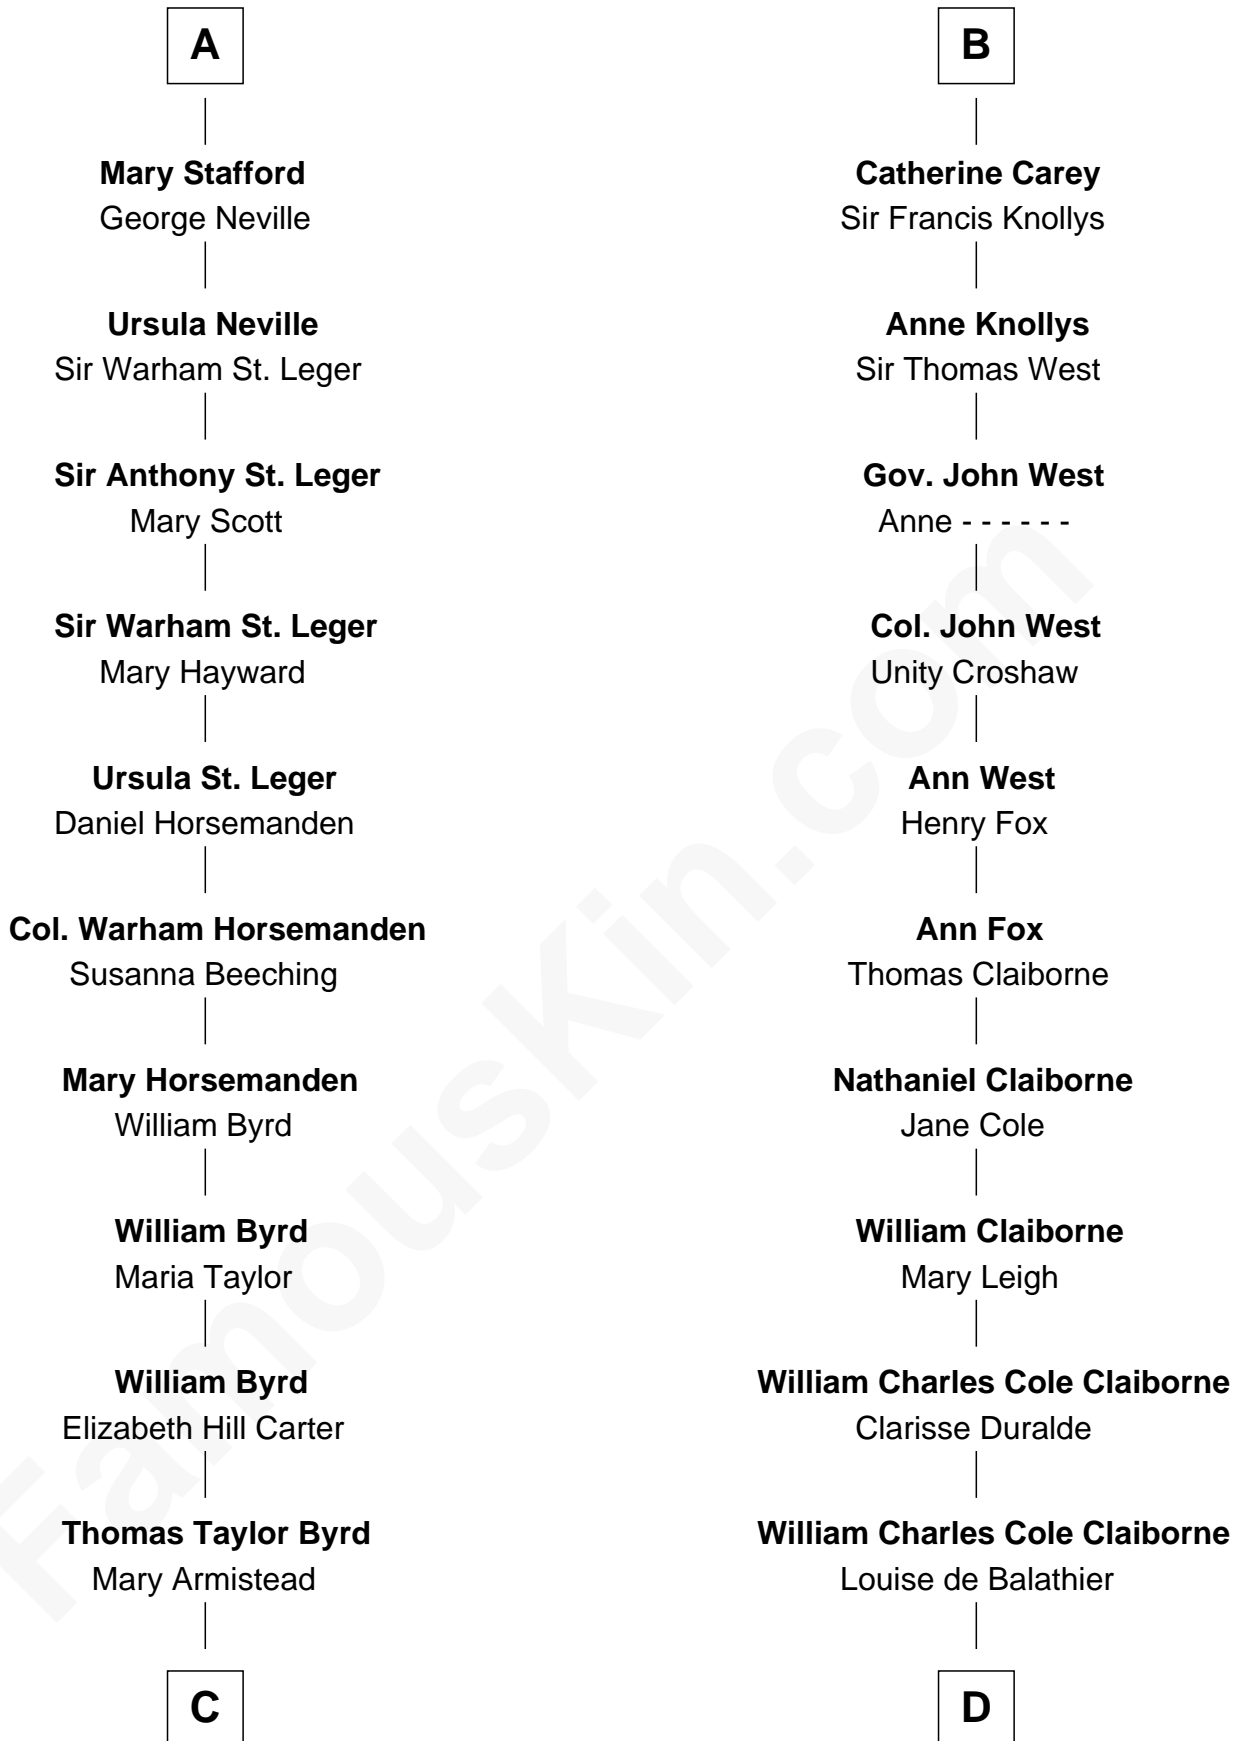

FamousKin.com Relationship Chart of

Harry F. Byrd

50th Governor of Virginia

19th cousin 1 time removed of

Liz Claiborne

Fashion Designer and Founder of Liz Claiborne Inc.

C

Richard Evelyn Byrd
Anne Harrison

Col. William Byrd
Jane Meriwether Rivers

Richard Evelyn Byrd
Eleanor Bolling Flood

Harry F. Byrd
50th Governor of Virginia

D

Fernand Claiborne
Marie Louise Villeré

Omer Villere Claiborne
Carolyn Louise Fenner