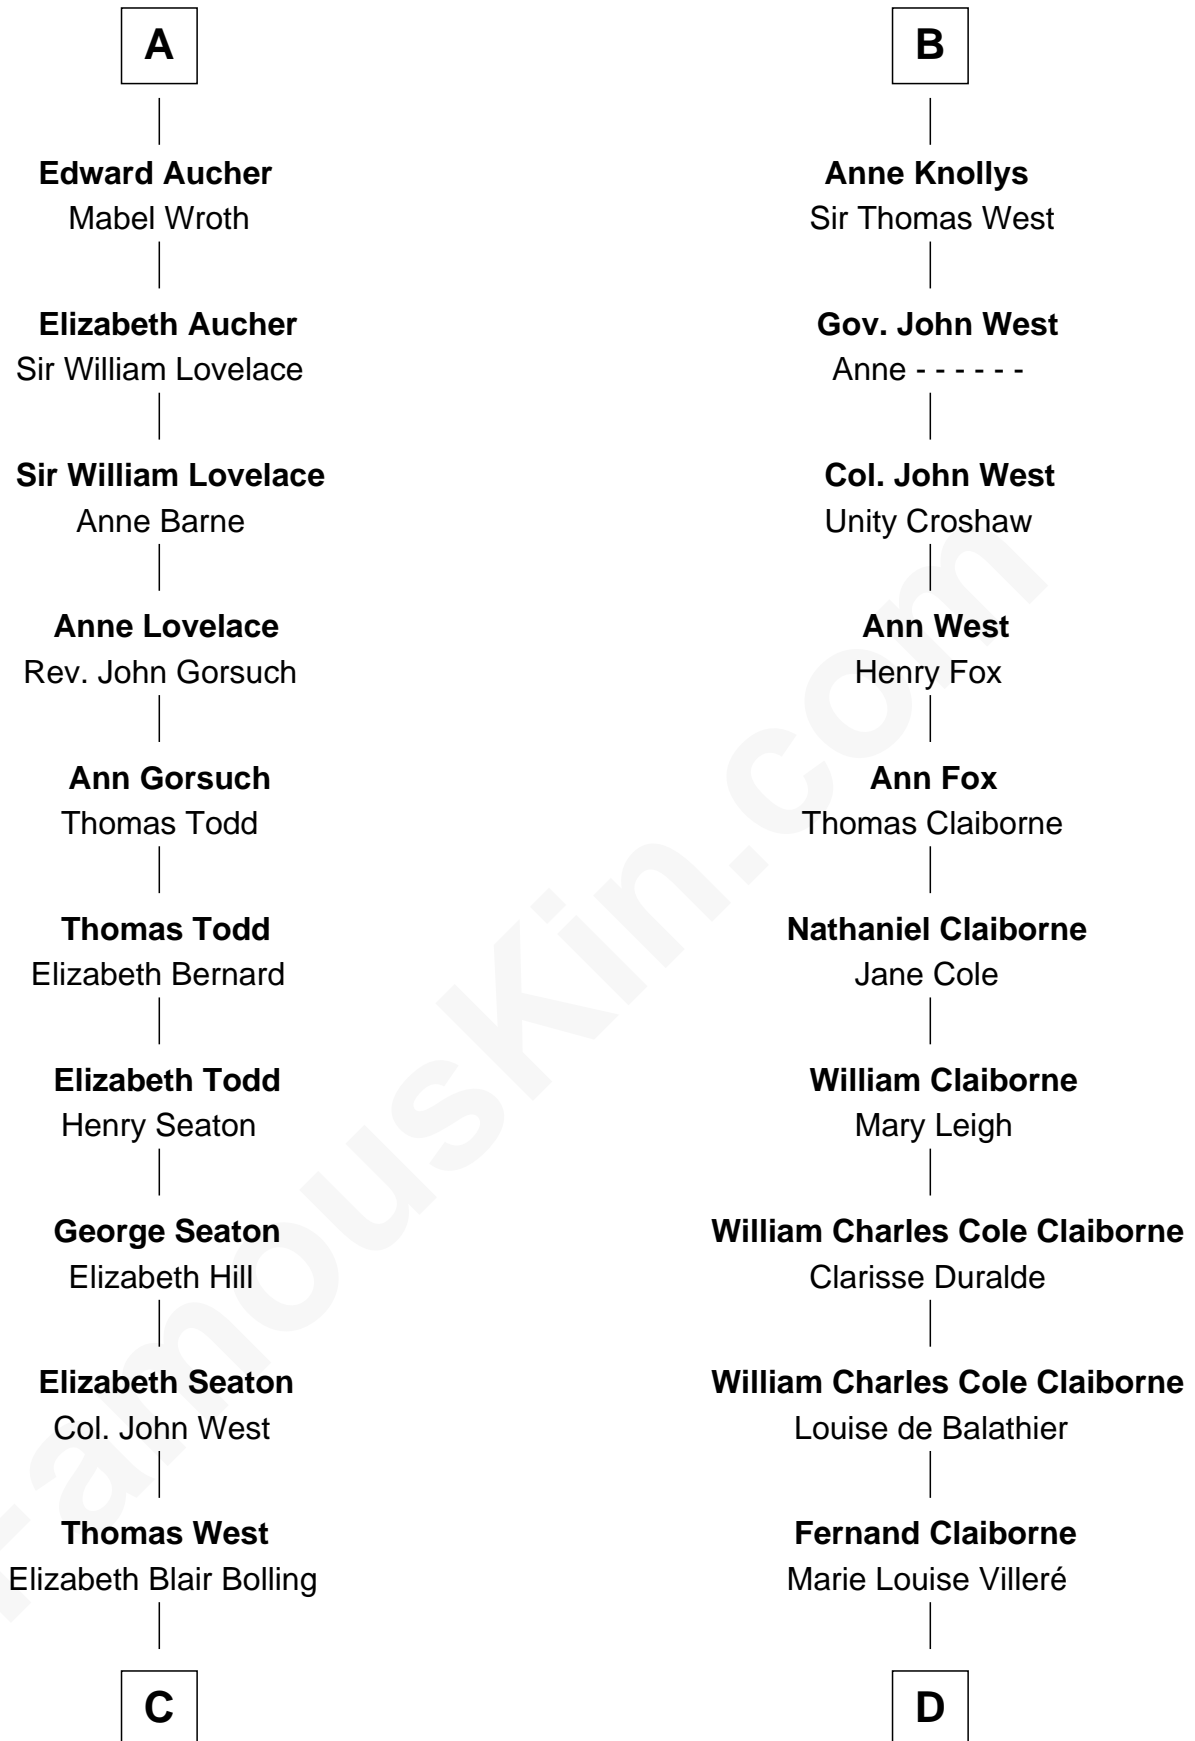

# FamousKin.com Relationship Chart of

**Harry F. Byrd**

*50th Governor of Virginia*

**18th cousin 3 times removed of**

**Liz Claiborne**

*Fashion Designer and Founder of Liz Claiborne Inc.*

**Richard Fitzalan**

**Eleanor Beaufort**

Sir Robert Spencer

**Philippa Tyrrell**

Thomas Cornwallis

**Margaret Spencer**

Sir Thomas Carey

**Sir William Cornwallis**

Elizabeth Stanford

**Sir William Carey**

Mary Boleyn

**Affa Cornwallis**

Sir Anthony Aucher

**Catherine Carey**

Sir Francis Knollys

**A**

**B**

**C**

**Eliza Bolling West**  
Dr. Joel Walker Flood

**Col. Henry De La Warr Flood**  
Mary Elizabeth Trent

**Joel Walker Flood**  
Ella Faulkner

**Eleanor Bolling Flood**  
Richard Evelyn Byrd

**Harry F. Byrd**  
*50th Governor of Virginia*