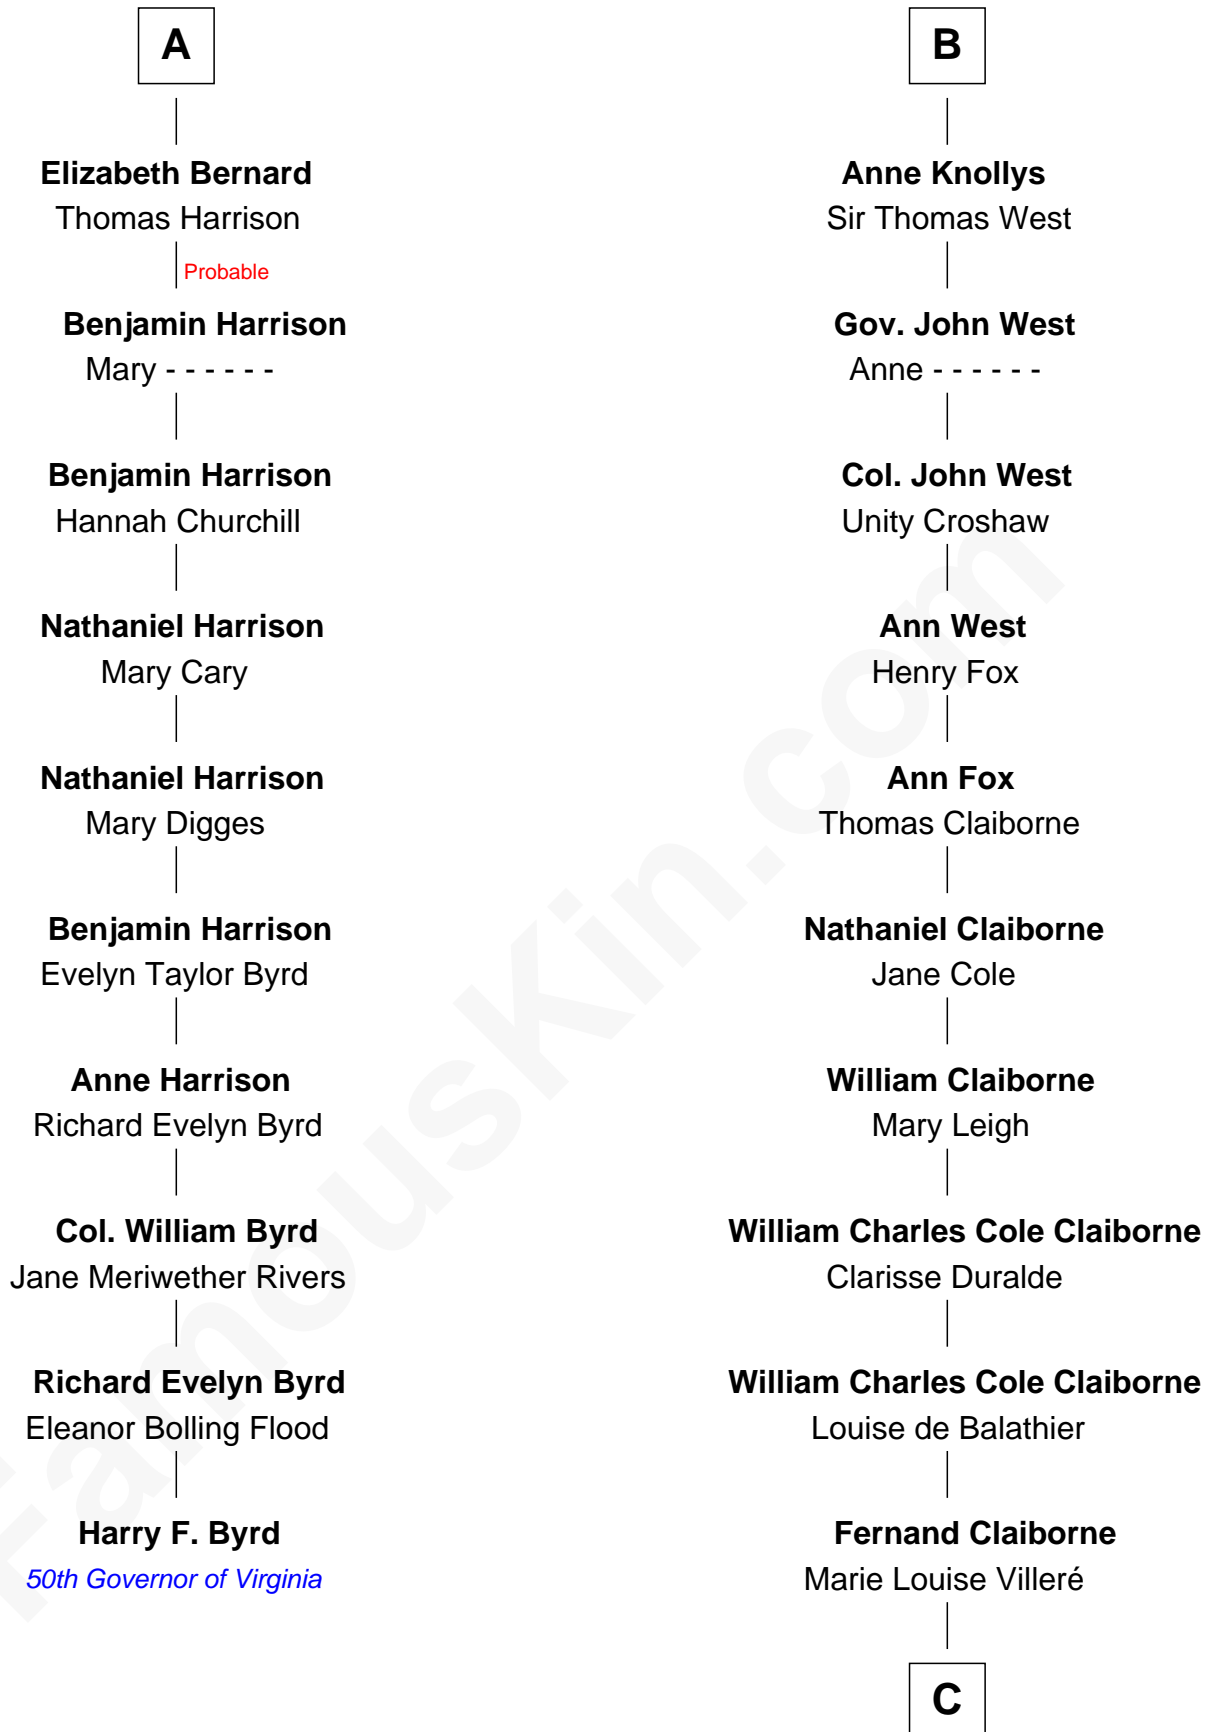

FamousKin.com Relationship Chart of

Harry F. Byrd

50th Governor of Virginia

16th cousin 2 times removed of

Liz Claiborne

Fashion Designer and Founder of Liz Claiborne Inc.

John de Welles

Maud de Roos