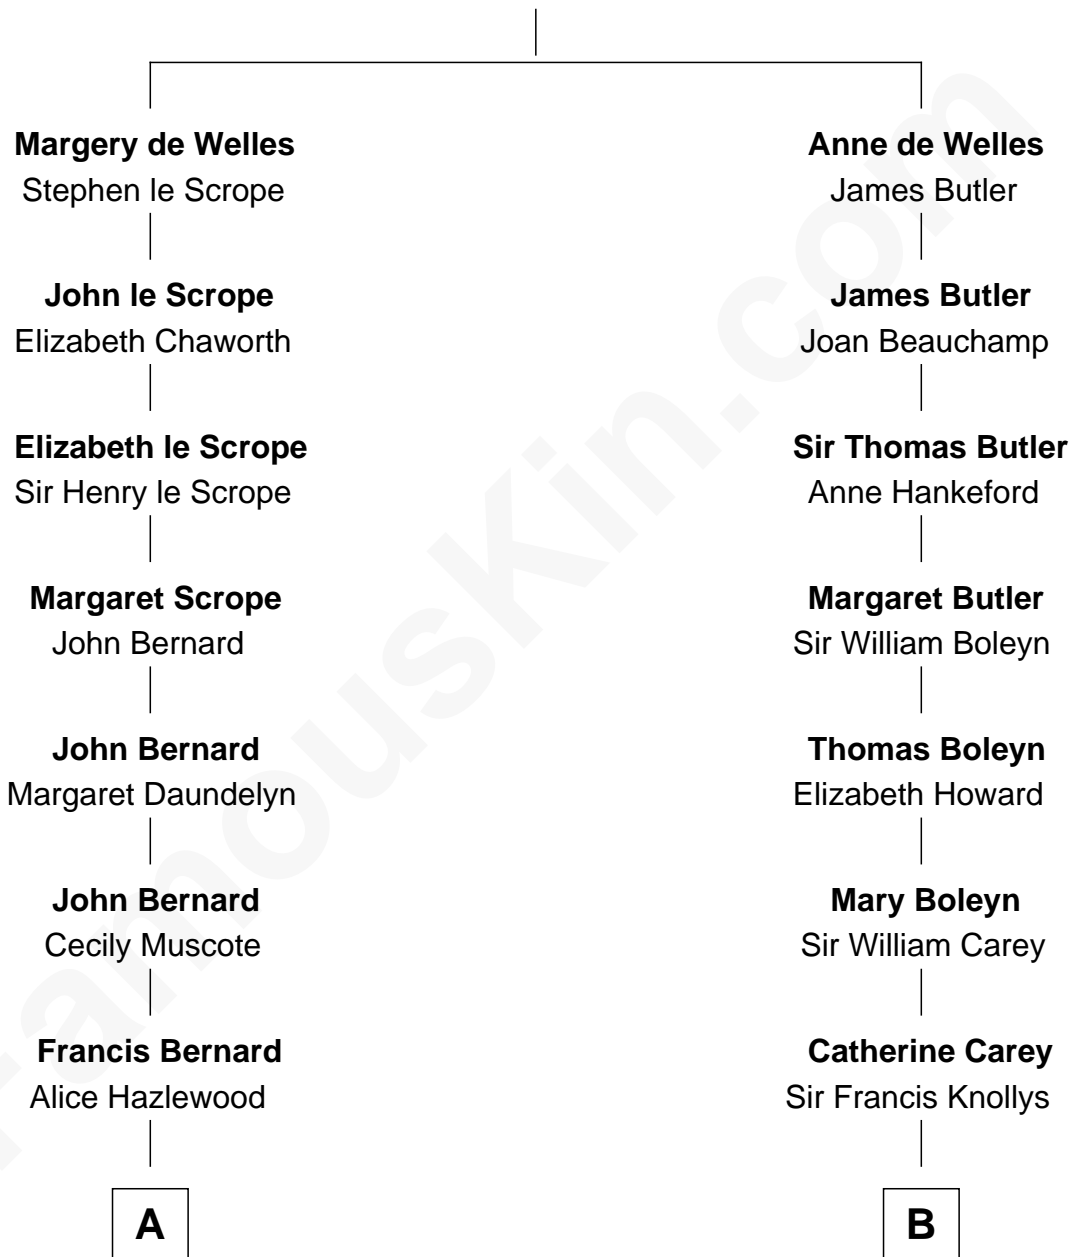

FamousKin.com Relationship Chart of

Harry F. Byrd

50th Governor of Virginia

16th cousin 2 times removed of

Liz Claiborne

Fashion Designer and Founder of Liz Claiborne Inc.

John de Welles

Maud de Roos

C

Omer Villere Claiborne
Carolyn Louise Fenner

Liz Claiborne
Found of Liz Claiborne Inc.

FamousKin.com