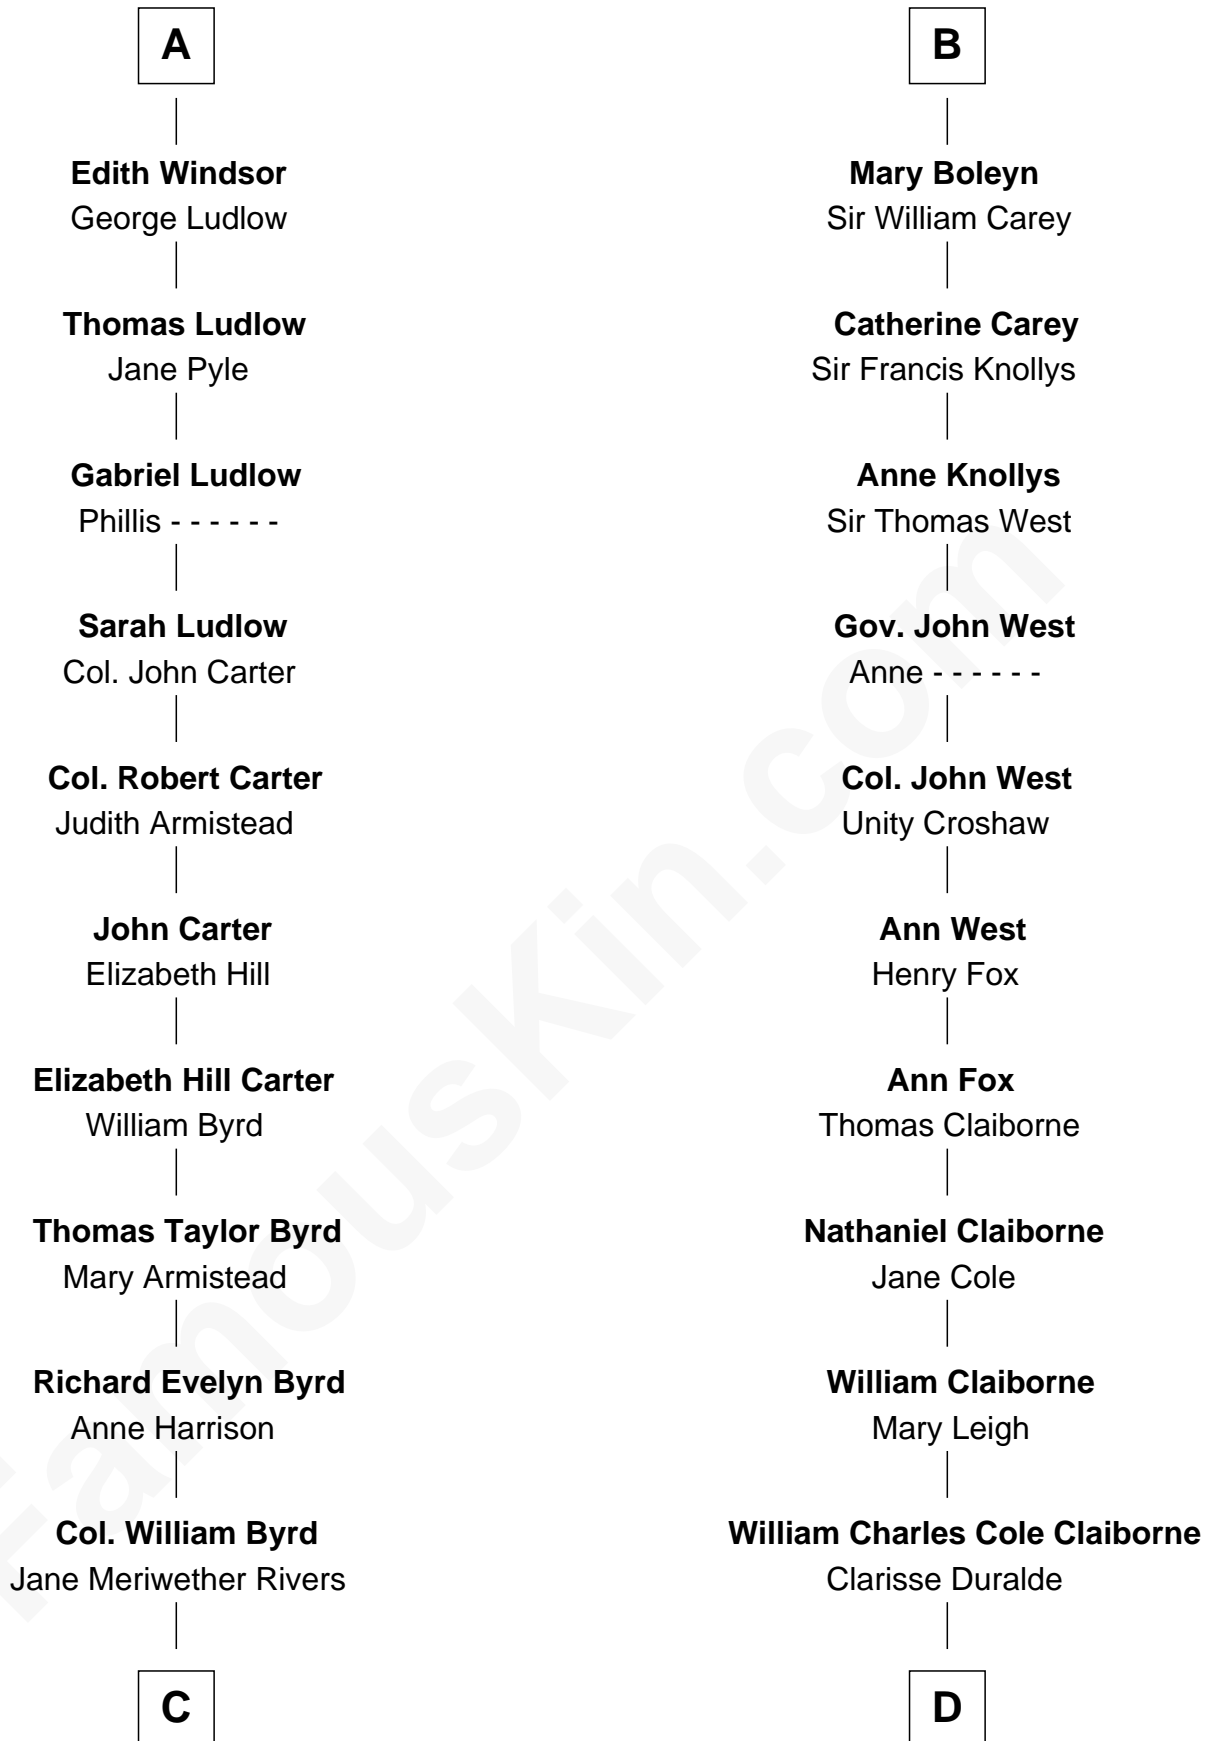

# FamousKin.com Relationship Chart of

**Harry F. Byrd**

*50th Governor of Virginia*

18th cousin 2 times removed of

**Liz Claiborne**

*Fashion Designer and Founder of Liz Claiborne Inc.*

**Humphrey de Bohun**

Elizabeth Plantagenet

**C**

**Richard Evelyn Byrd**  
Eleanor Bolling Flood

**Harry F. Byrd**  
*50th Governor of Virginia*

**D**

**William Charles Cole Claiborne**  
Louise de Balathier

**Fernand Claiborne**  
Marie Louise Villeré