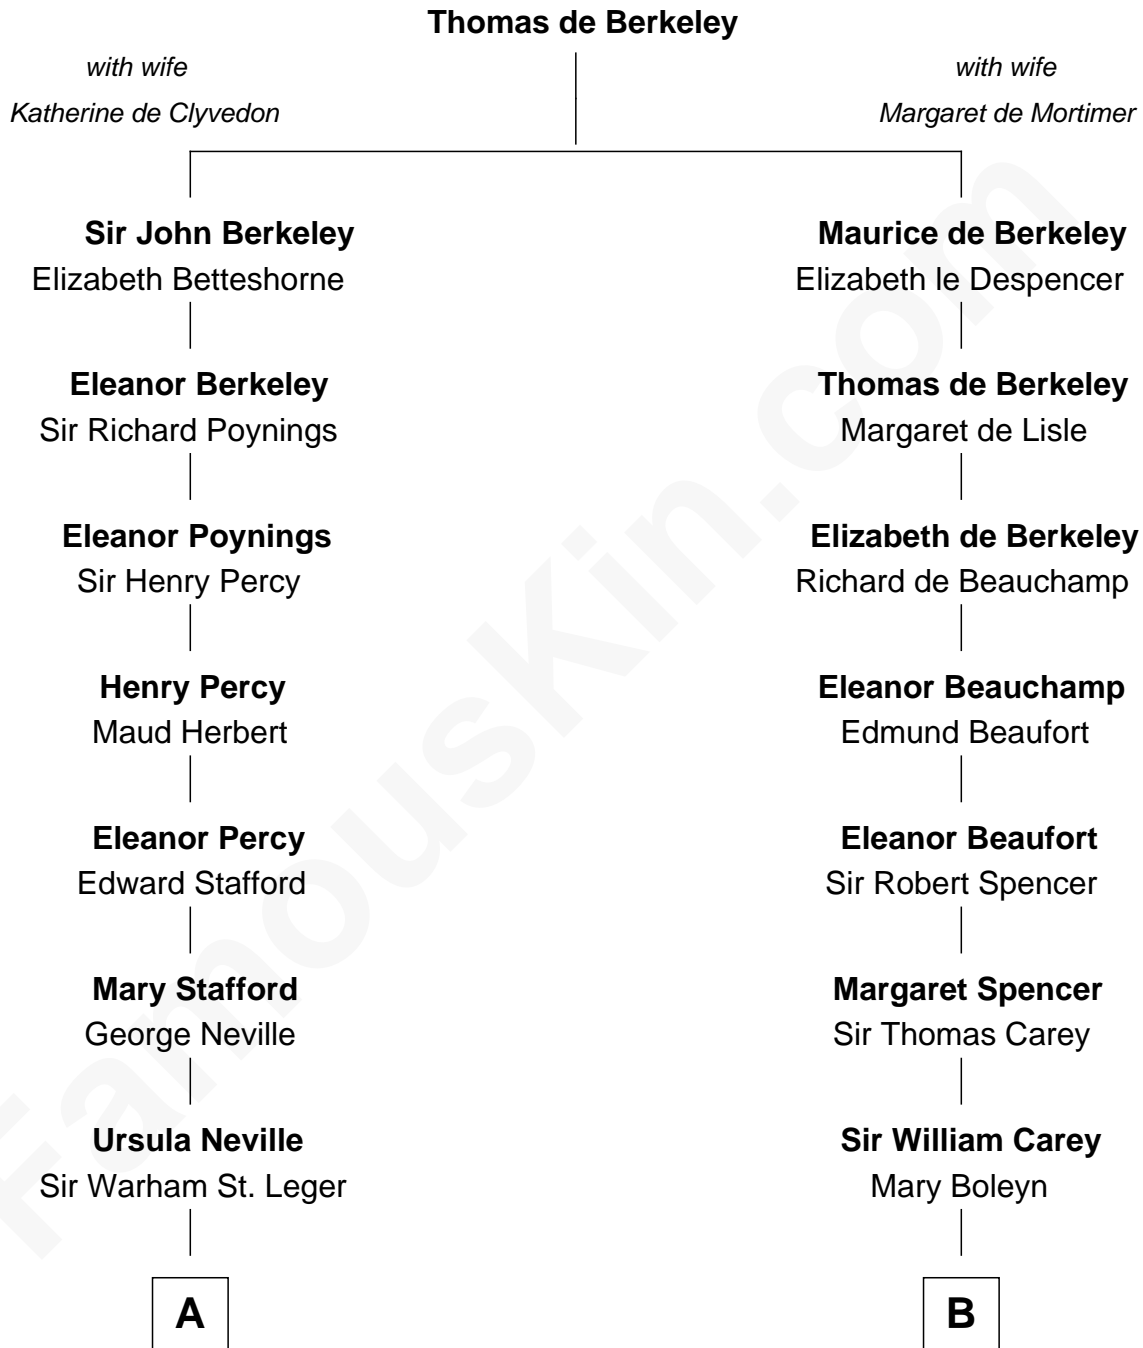

FamousKin.com Relationship Chart of

Harry F. Byrd

50th Governor of Virginia

15th cousin 3 times removed of

William C. C. Claiborne

1st Governor of Louisiana

C

Richard Evelyn Byrd
Eleanor Bolling Flood

Harry F. Byrd
50th Governor of Virginia

FamousKin.com