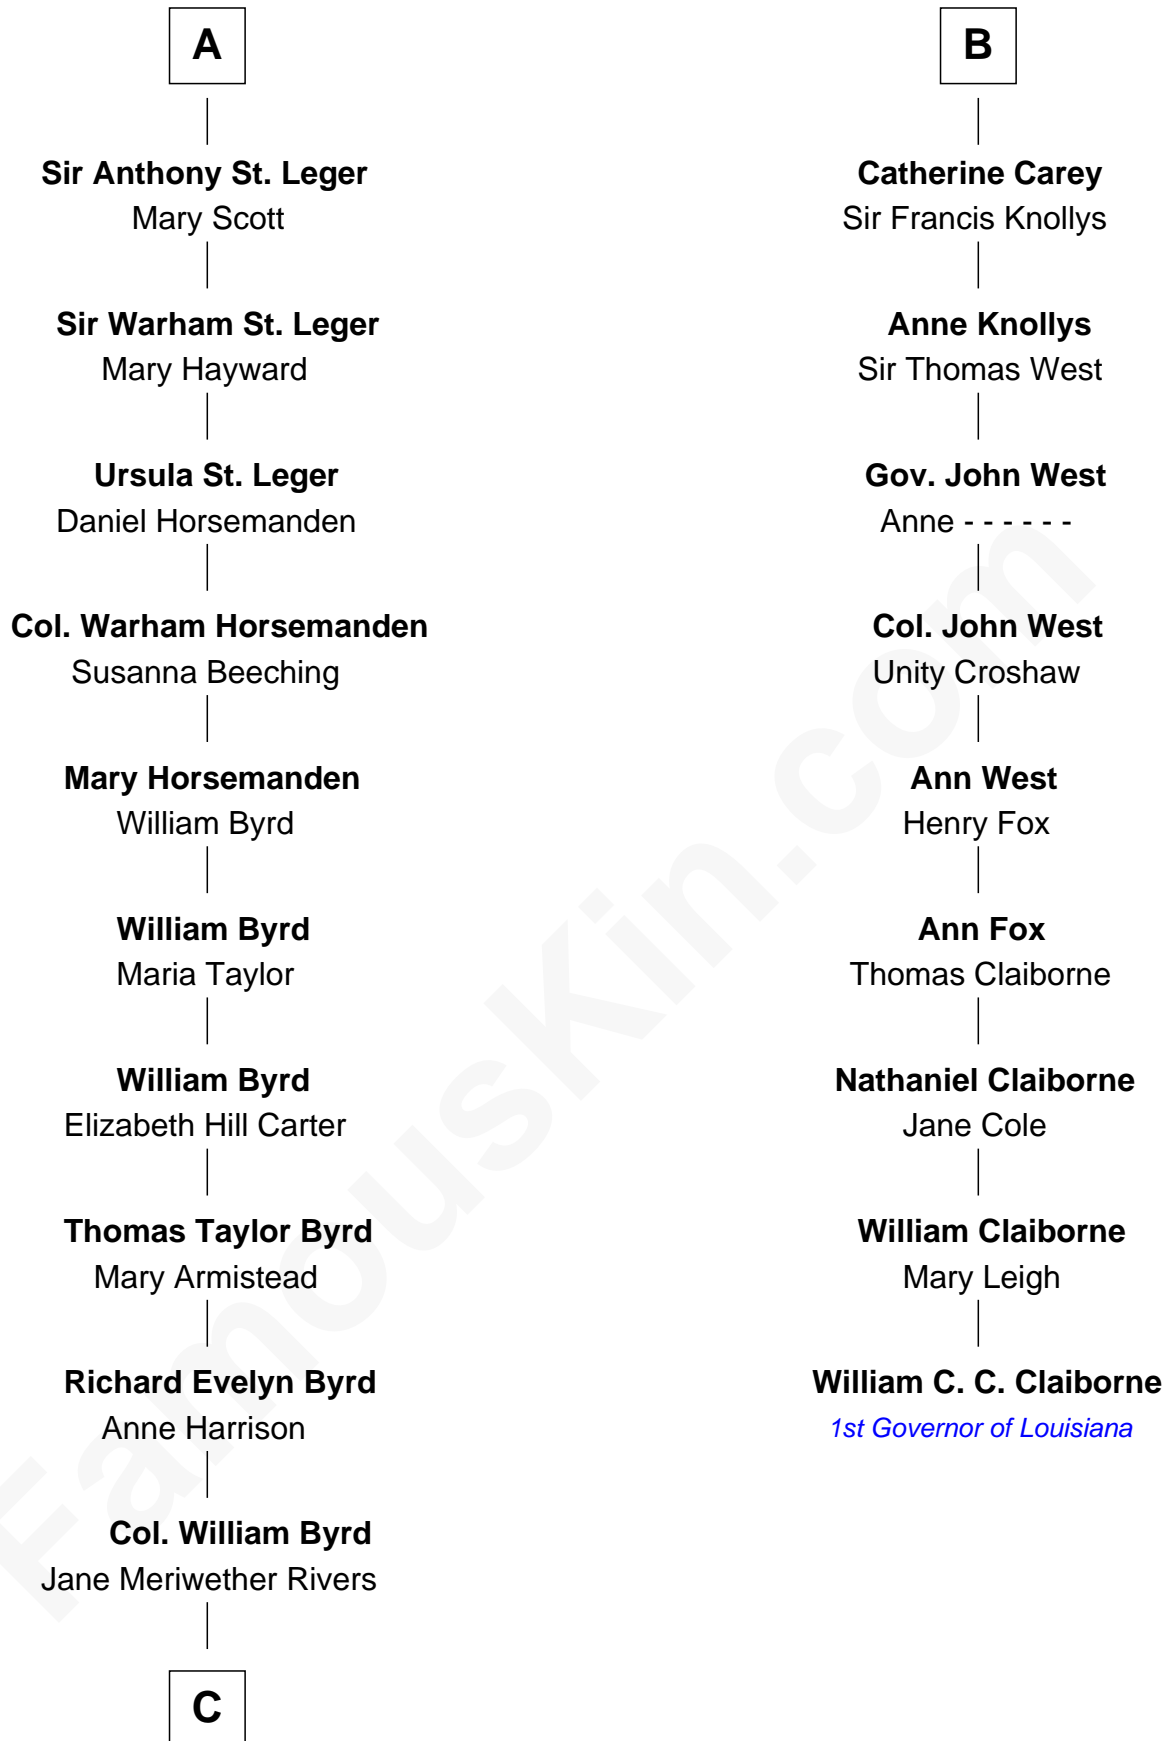

FamousKin.com Relationship Chart of

Harry F. Byrd

50th Governor of Virginia

15th cousin 3 times removed of

William C. C. Claiborne

1st Governor of Louisiana

C

Richard Evelyn Byrd
Eleanor Bolling Flood

Harry F. Byrd
50th Governor of Virginia

FamousKin.com