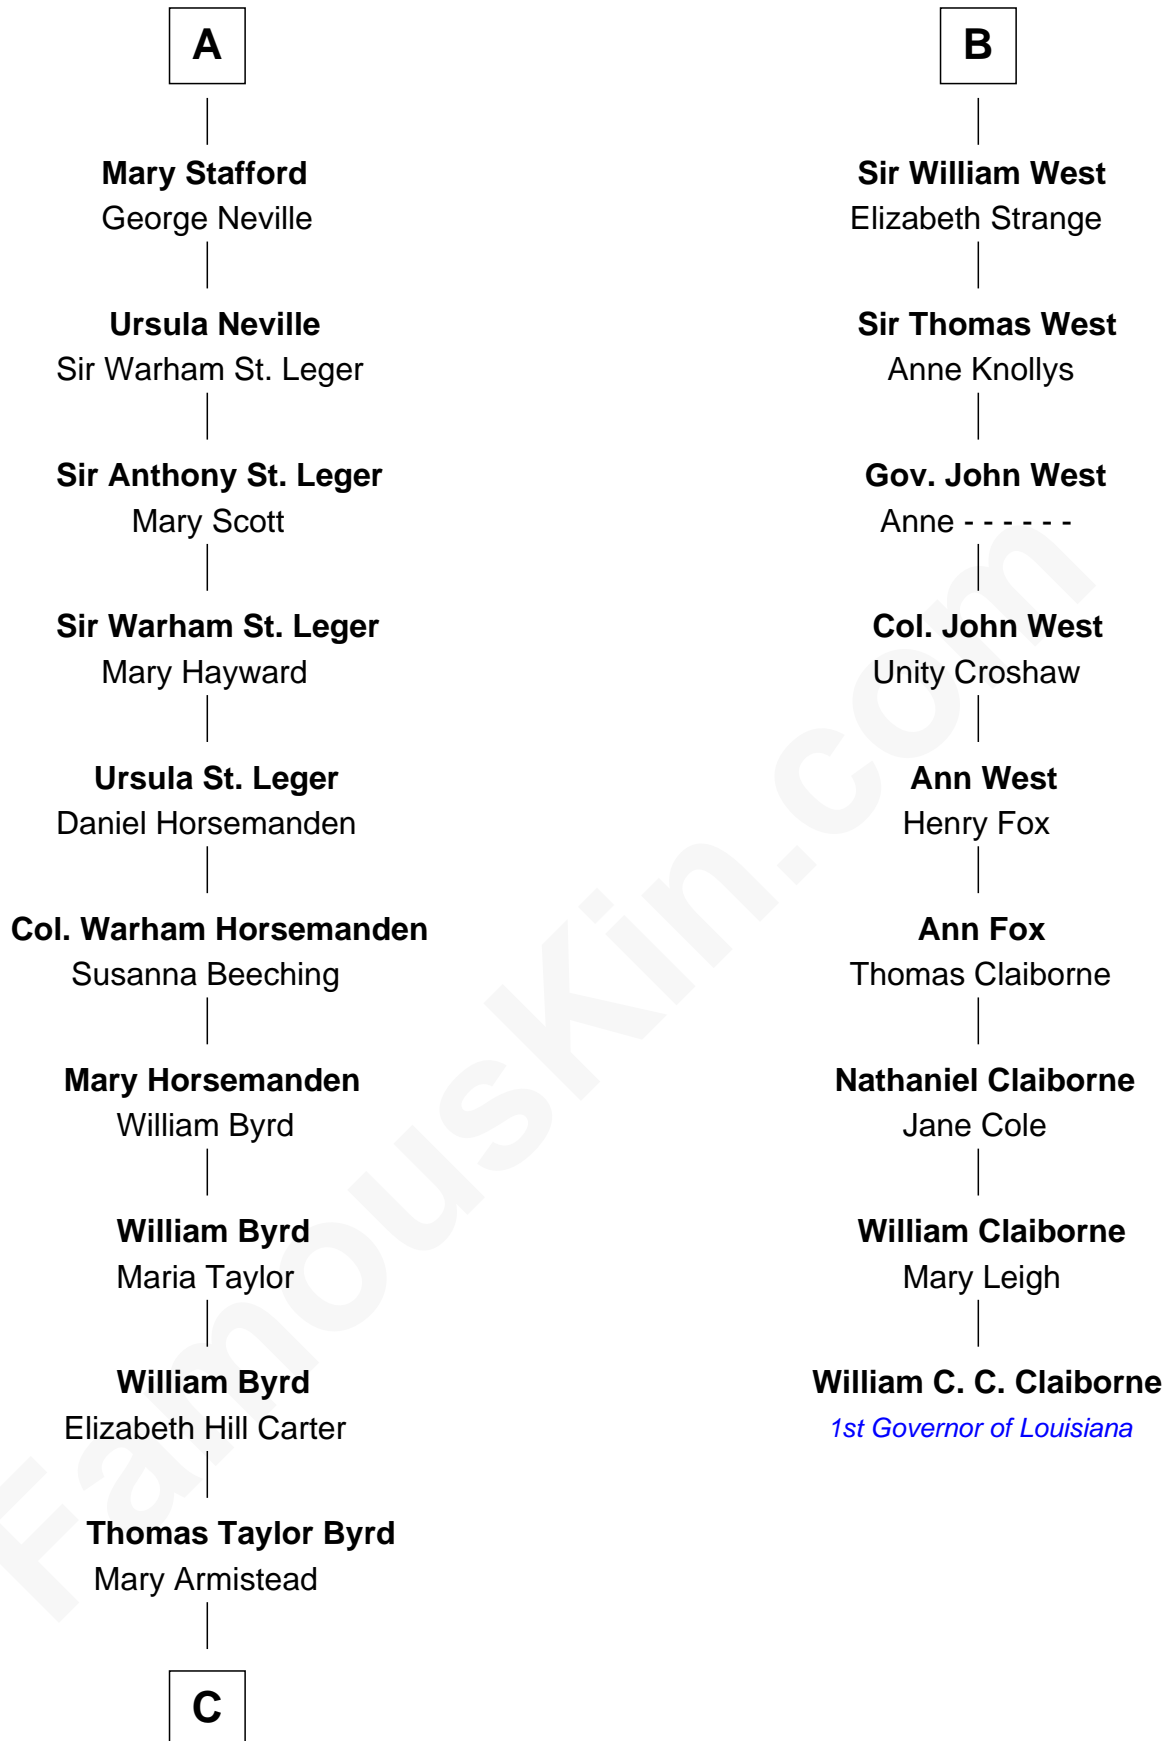

FamousKin.com Relationship Chart of

Harry F. Byrd

50th Governor of Virginia

15th cousin 5 times removed of

William C. C. Claiborne

1st Governor of Louisiana

Henry Plantagenet
Maud de Chaworth

Mary Plantagenet
Henry de Percy

Sir Henry Percy
Margaret de Neville

Sir Henry Percy
Elizabeth Mortimer

Sir Henry Percy
Eleanor Neville

Sir Henry Percy
Eleanor Poynings

Henry Percy
Maud Herbert

Eleanor Percy
Edward Stafford

A

Joan of Lancaster
John de Mowbray

Eleanor Mowbray
Roger de la Warre

Joan de la Warre
Sir Thomas West

Sir Reynold West
Margaret Thorley

Sir Richard West
Katherine Hungerford

Sir Thomas West
Eleanor Copley

Sir George West
Elizabeth Morton

B

C