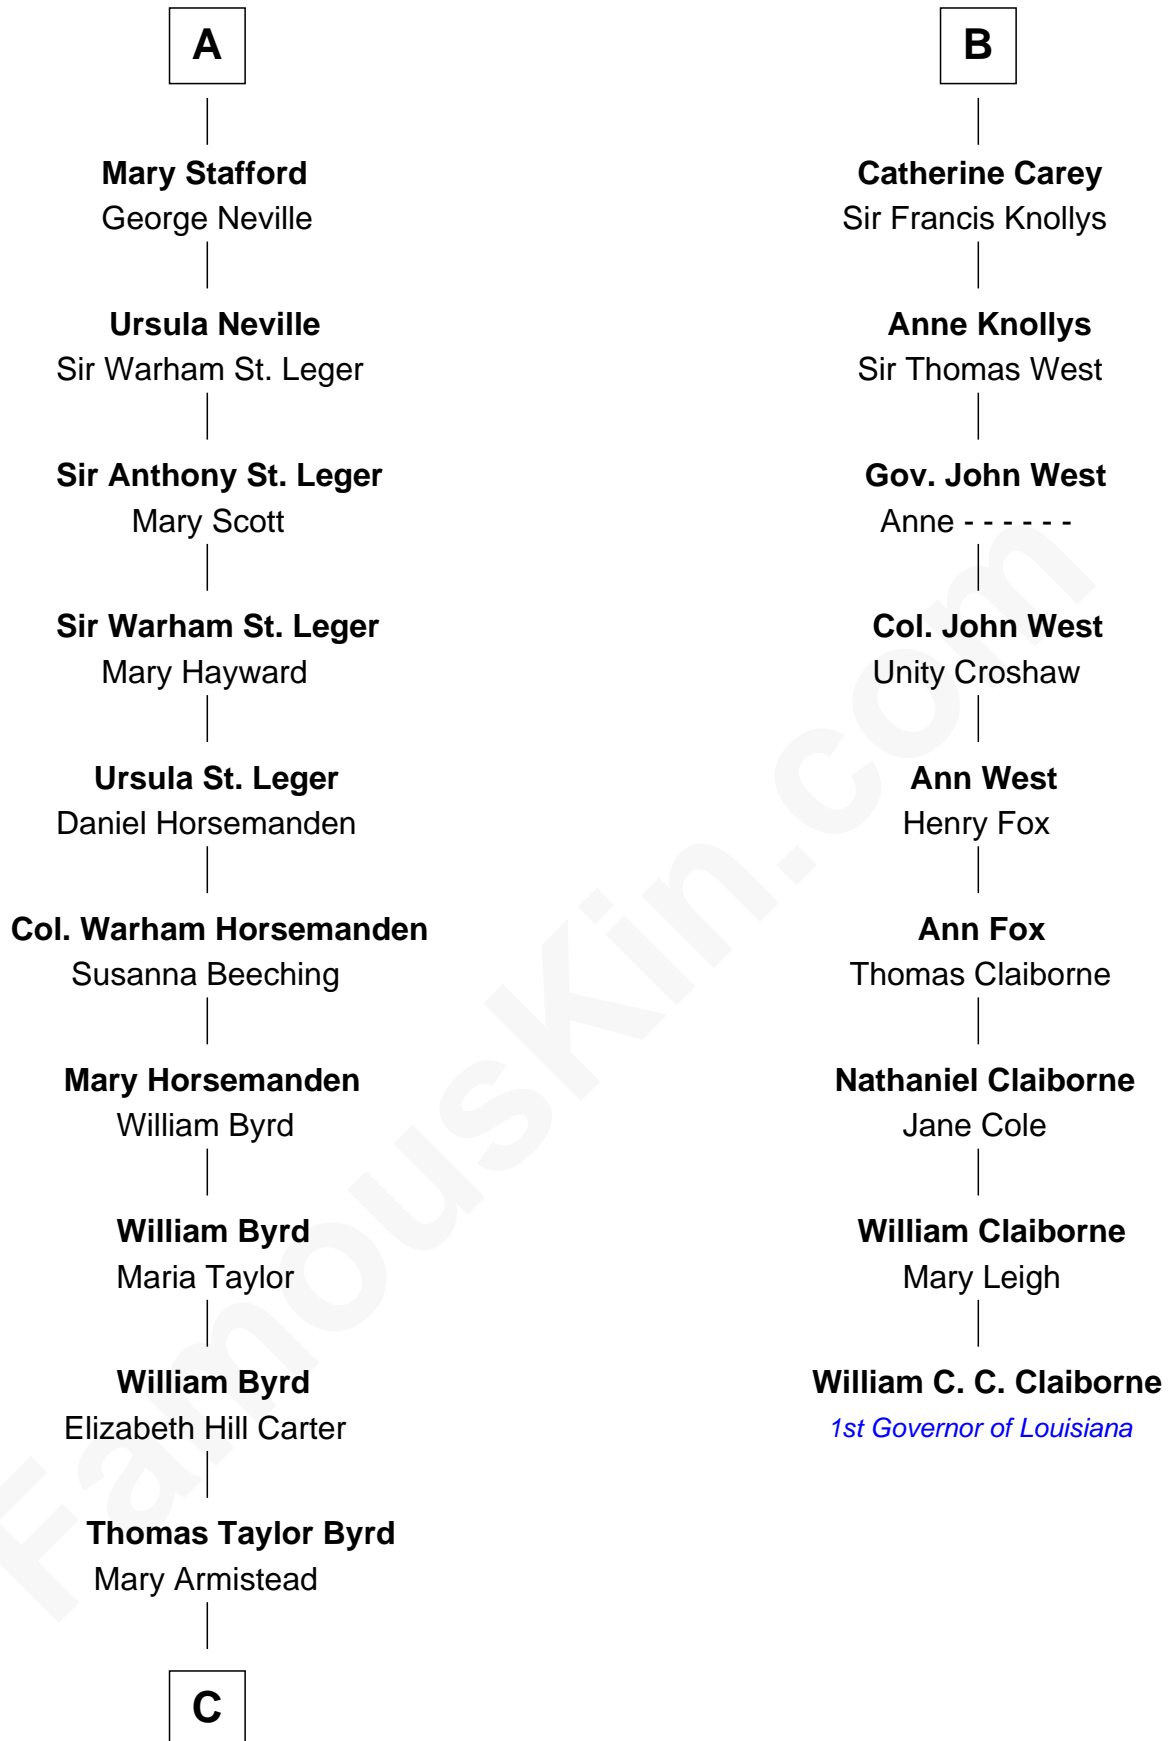

FamousKin.com Relationship Chart of

Harry F. Byrd

50th Governor of Virginia

15th cousin 5 times removed of

William C. C. Claiborne

1st Governor of Louisiana

C

Richard Evelyn Byrd

Anne Harrison

Col. William Byrd

Jane Meriwether Rivers

Richard Evelyn Byrd

Eleanor Bolling Flood

Harry F. Byrd

50th Governor of Virginia

FamousKin.com