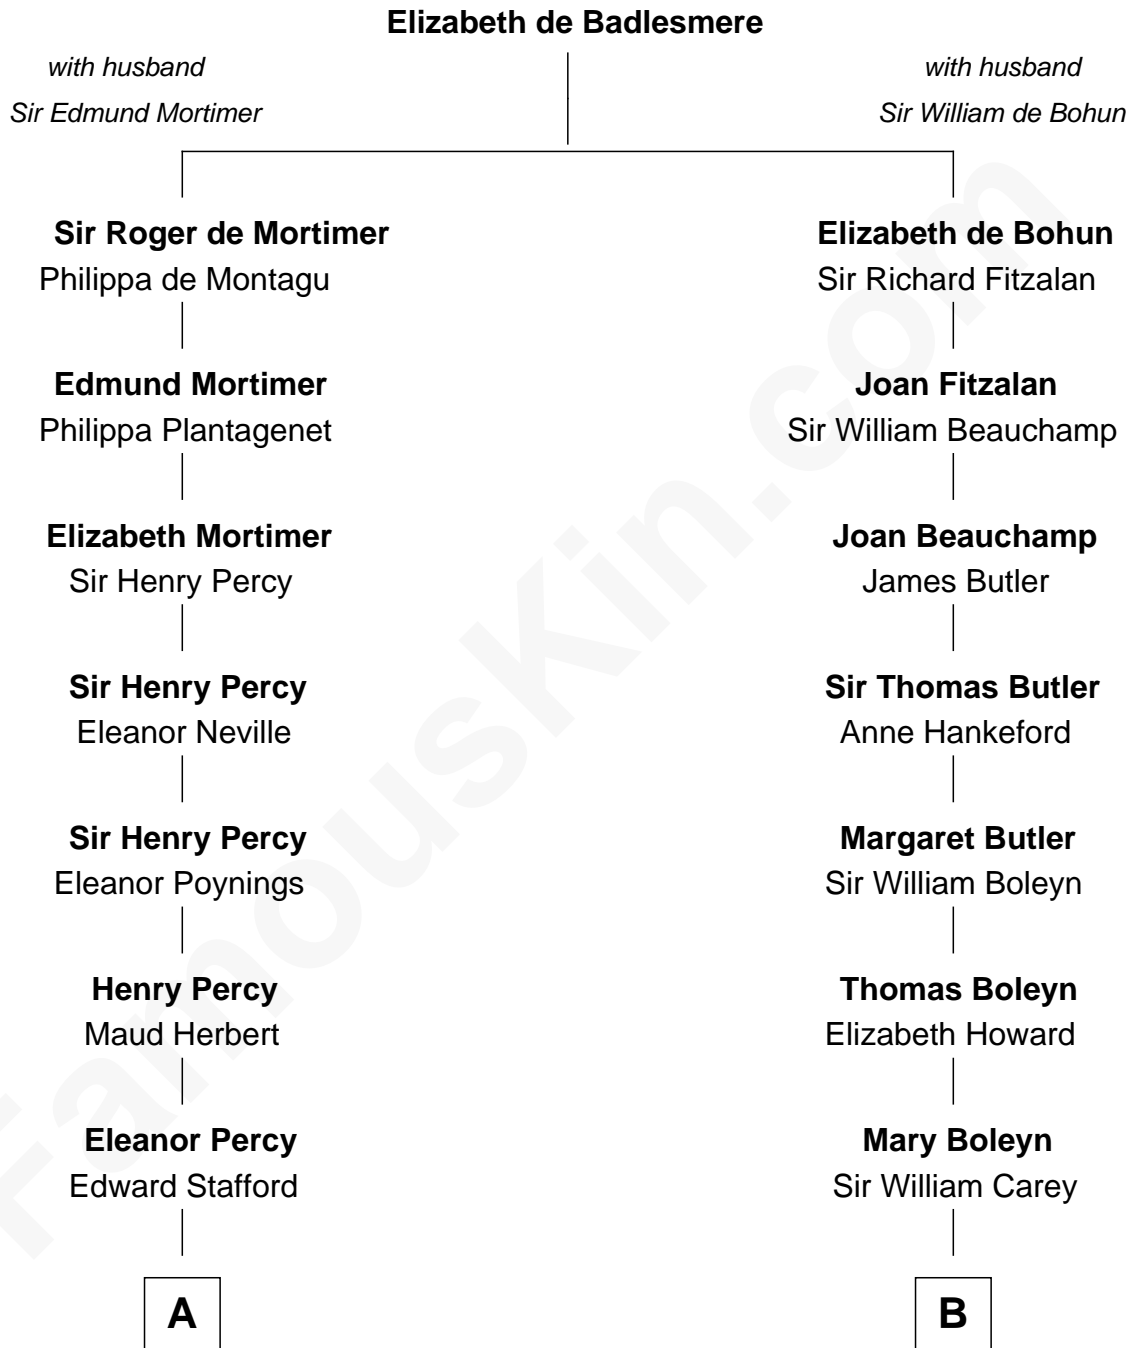

FamousKin.com Relationship Chart of

Harry F. Byrd

50th Governor of Virginia

15th cousin 5 times removed of

William C. C. Claiborne

1st Governor of Louisiana

C

Richard Evelyn Byrd

Anne Harrison

Col. William Byrd

Jane Meriwether Rivers

Richard Evelyn Byrd

Eleanor Bolling Flood

Harry F. Byrd

50th Governor of Virginia

FamousKin.com