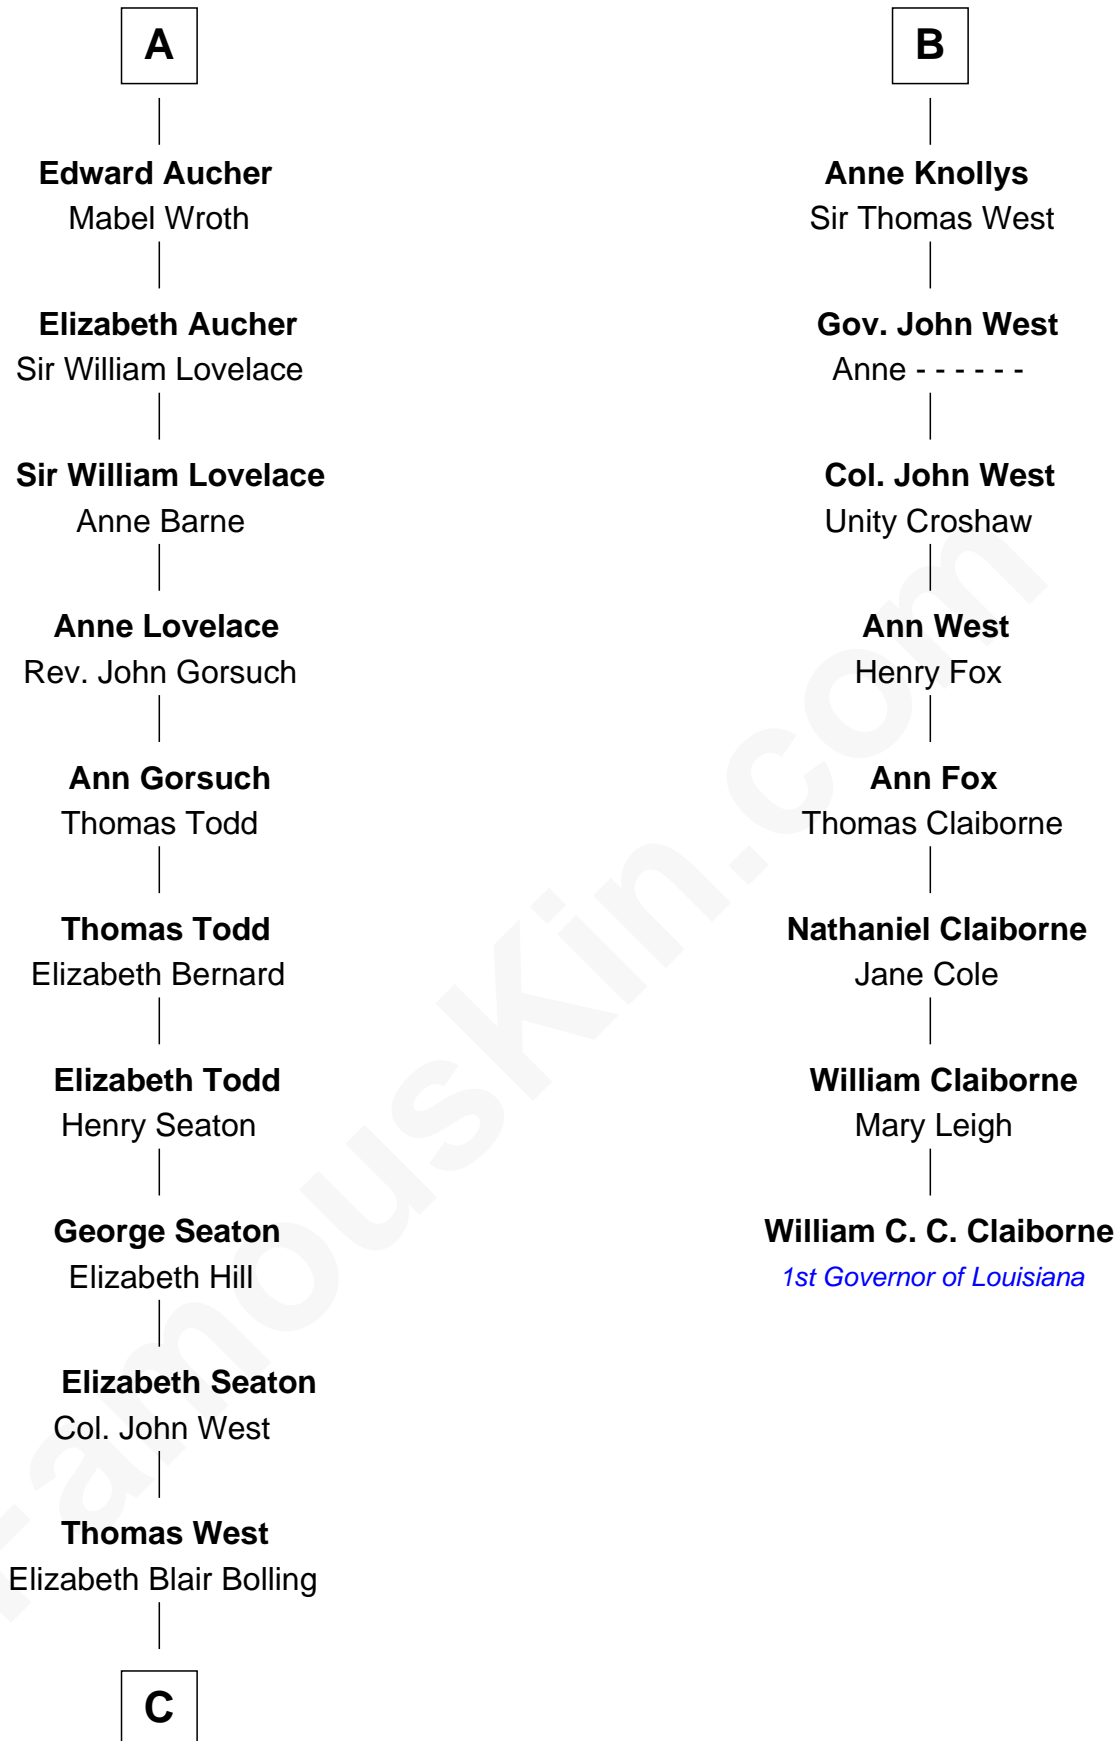

# FamousKin.com Relationship Chart of

**Harry F. Byrd**

*50th Governor of Virginia*

14th cousin 7 times removed of

**William C. C. Claiborne**

*1st Governor of Louisiana*

**Richard Fitzalan**

*with wife  
Isabel le Despencer*

Sir Robert Spencer

**Philippa Tyrrell**

Thomas Cornwallis

**Margaret Spencer**

Sir Thomas Carey

**Sir William Cornwallis**

Elizabeth Stanford

**Sir William Carey**

Mary Boleyn

**Affra Cornwallis**

Sir Anthony Aucher

**Catherine Carey**

Sir Francis Knollys

**A**

**B**

**C**

**Eliza Bolling West**  
Dr. Joel Walker Flood

**Col. Henry De La Warr Flood**  
Mary Elizabeth Trent

**Joel Walker Flood**  
Ella Faulkner

**Eleanor Bolling Flood**  
Richard Evelyn Byrd

**Harry F. Byrd**  
*50th Governor of Virginia*