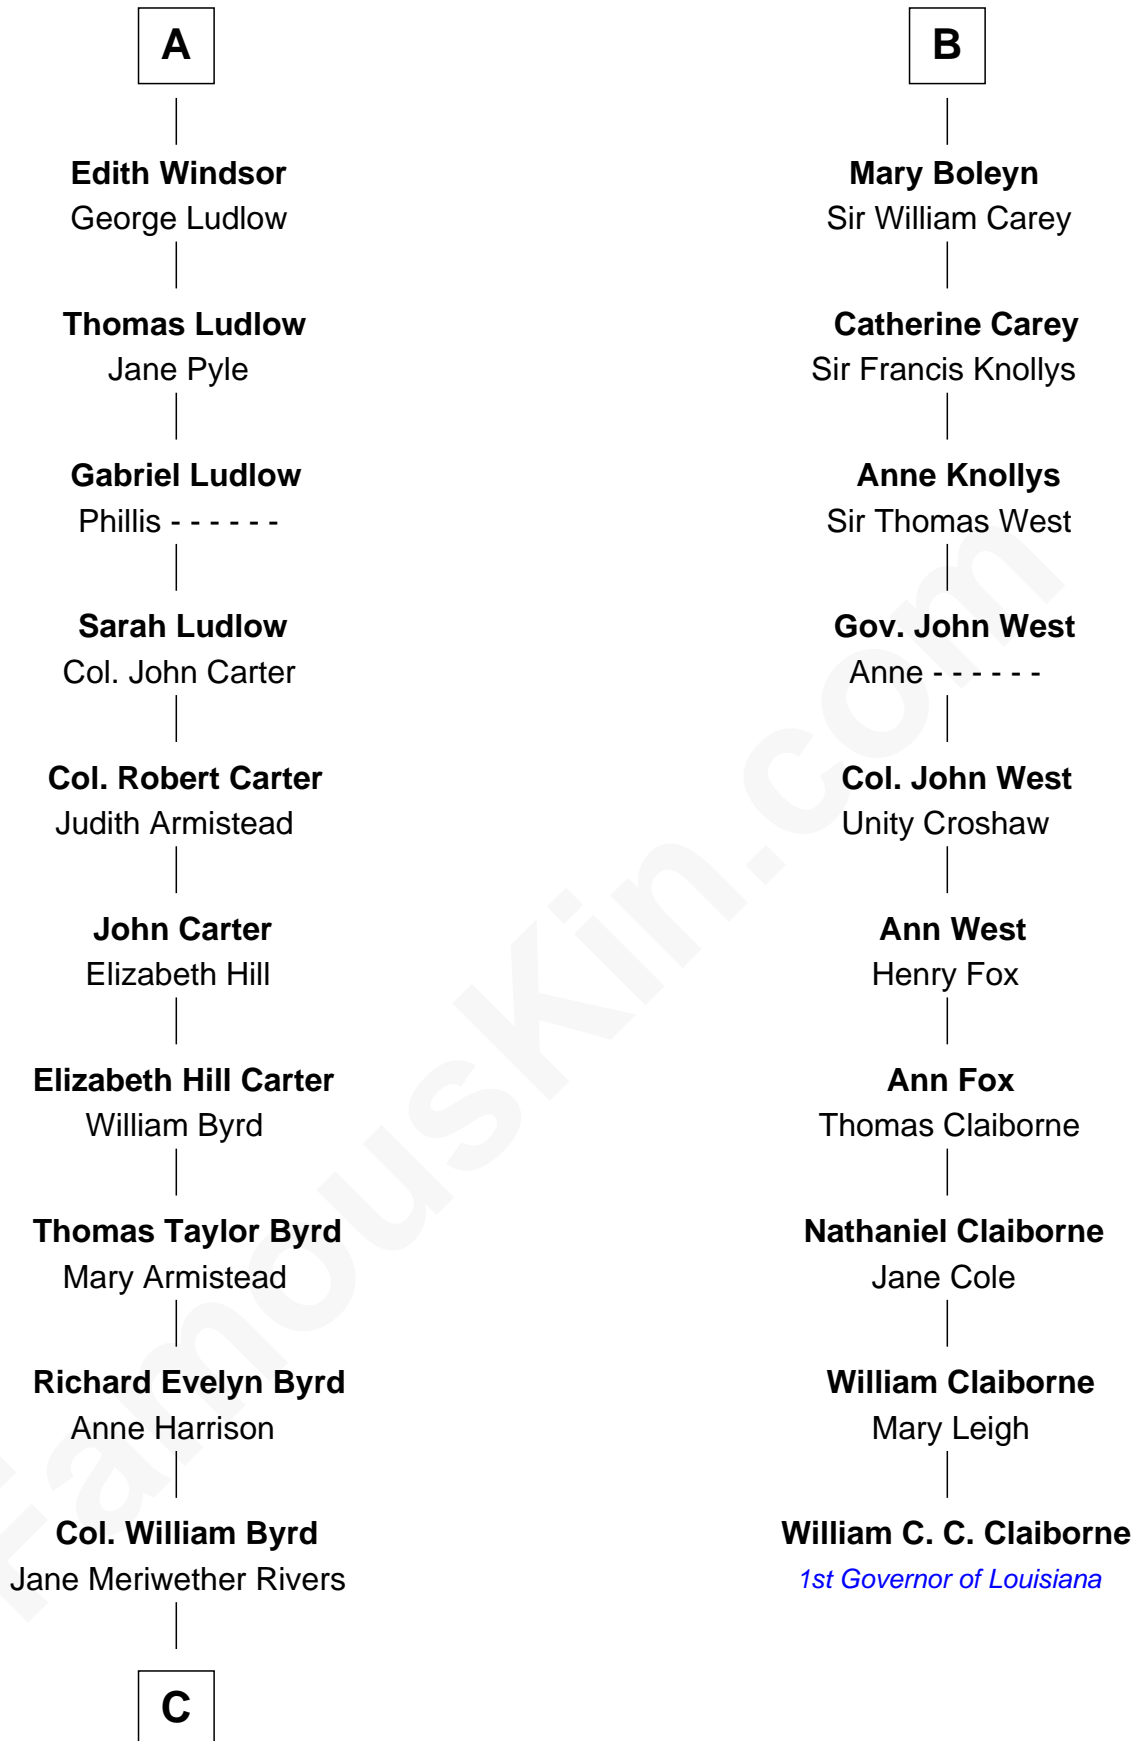

# FamousKin.com Relationship Chart of

**Harry F. Byrd**

*50th Governor of Virginia*

16th cousin 2 times removed of

**William C. C. Claiborne**

*1st Governor of Louisiana*

**Humphrey de Bohun**

Elizabeth Plantagenet

**C**

**Richard Evelyn Byrd**  
Eleanor Bolling Flood

**Harry F. Byrd**  
*50th Governor of Virginia*

FamousKin.com